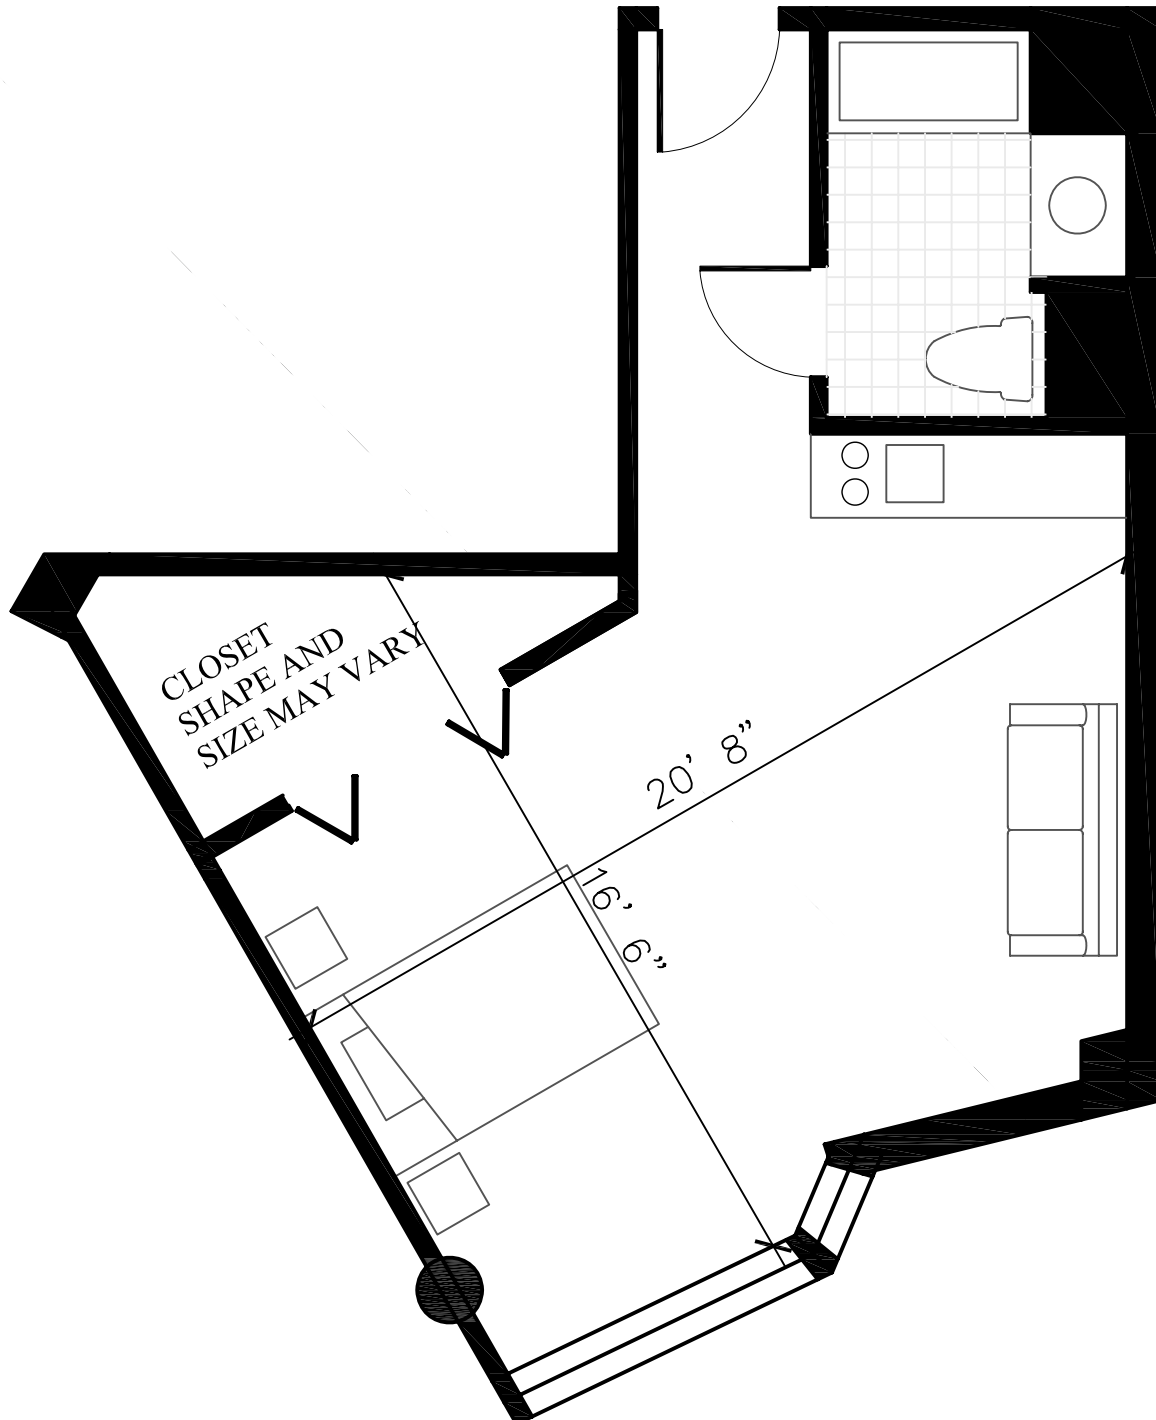

SHEPHERD TERRACE

Retirement Suites

Boulevard Style 1

408 sq ft

3758 Sheppard Avenue East, Scarborough, Ontario, M1T 3K9