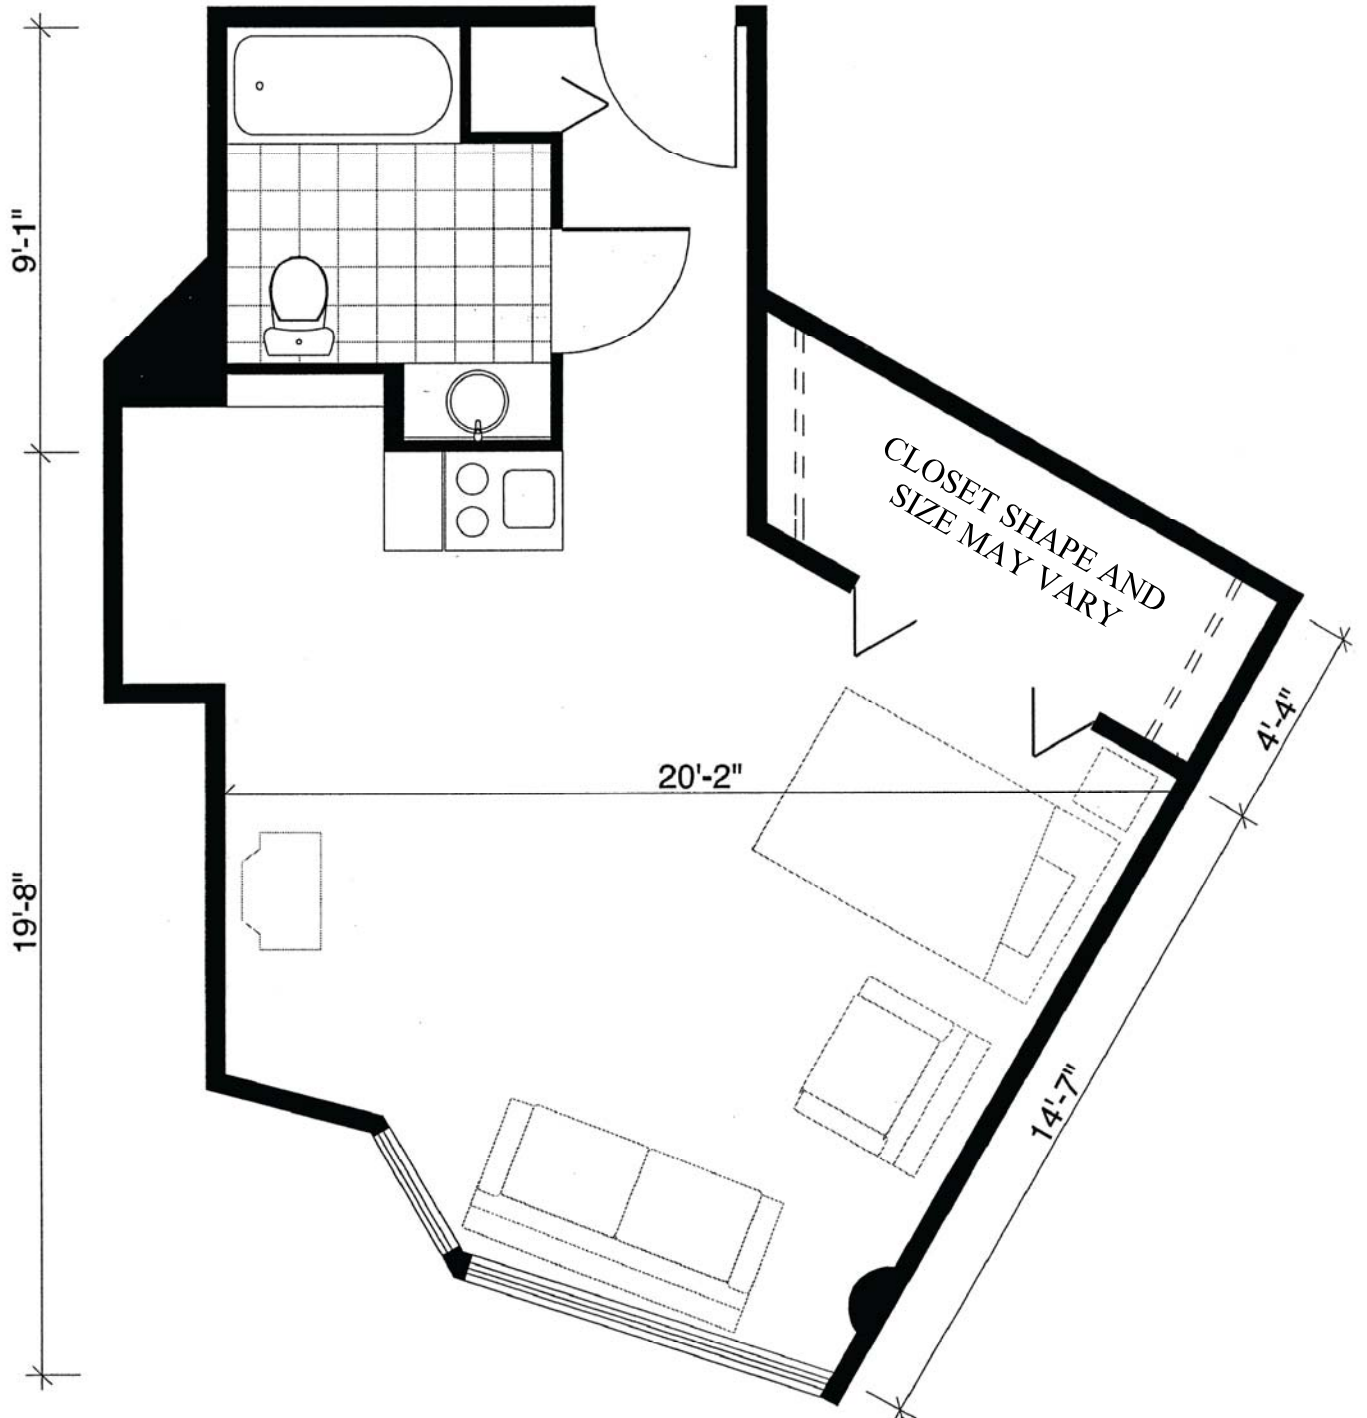

SHEPHERD TERRACE

Retirement Suites

Boulevard Style 2

441 sq ft

3758 Sheppard Avenue East, Scarborough, Ontario, M1T 3K9