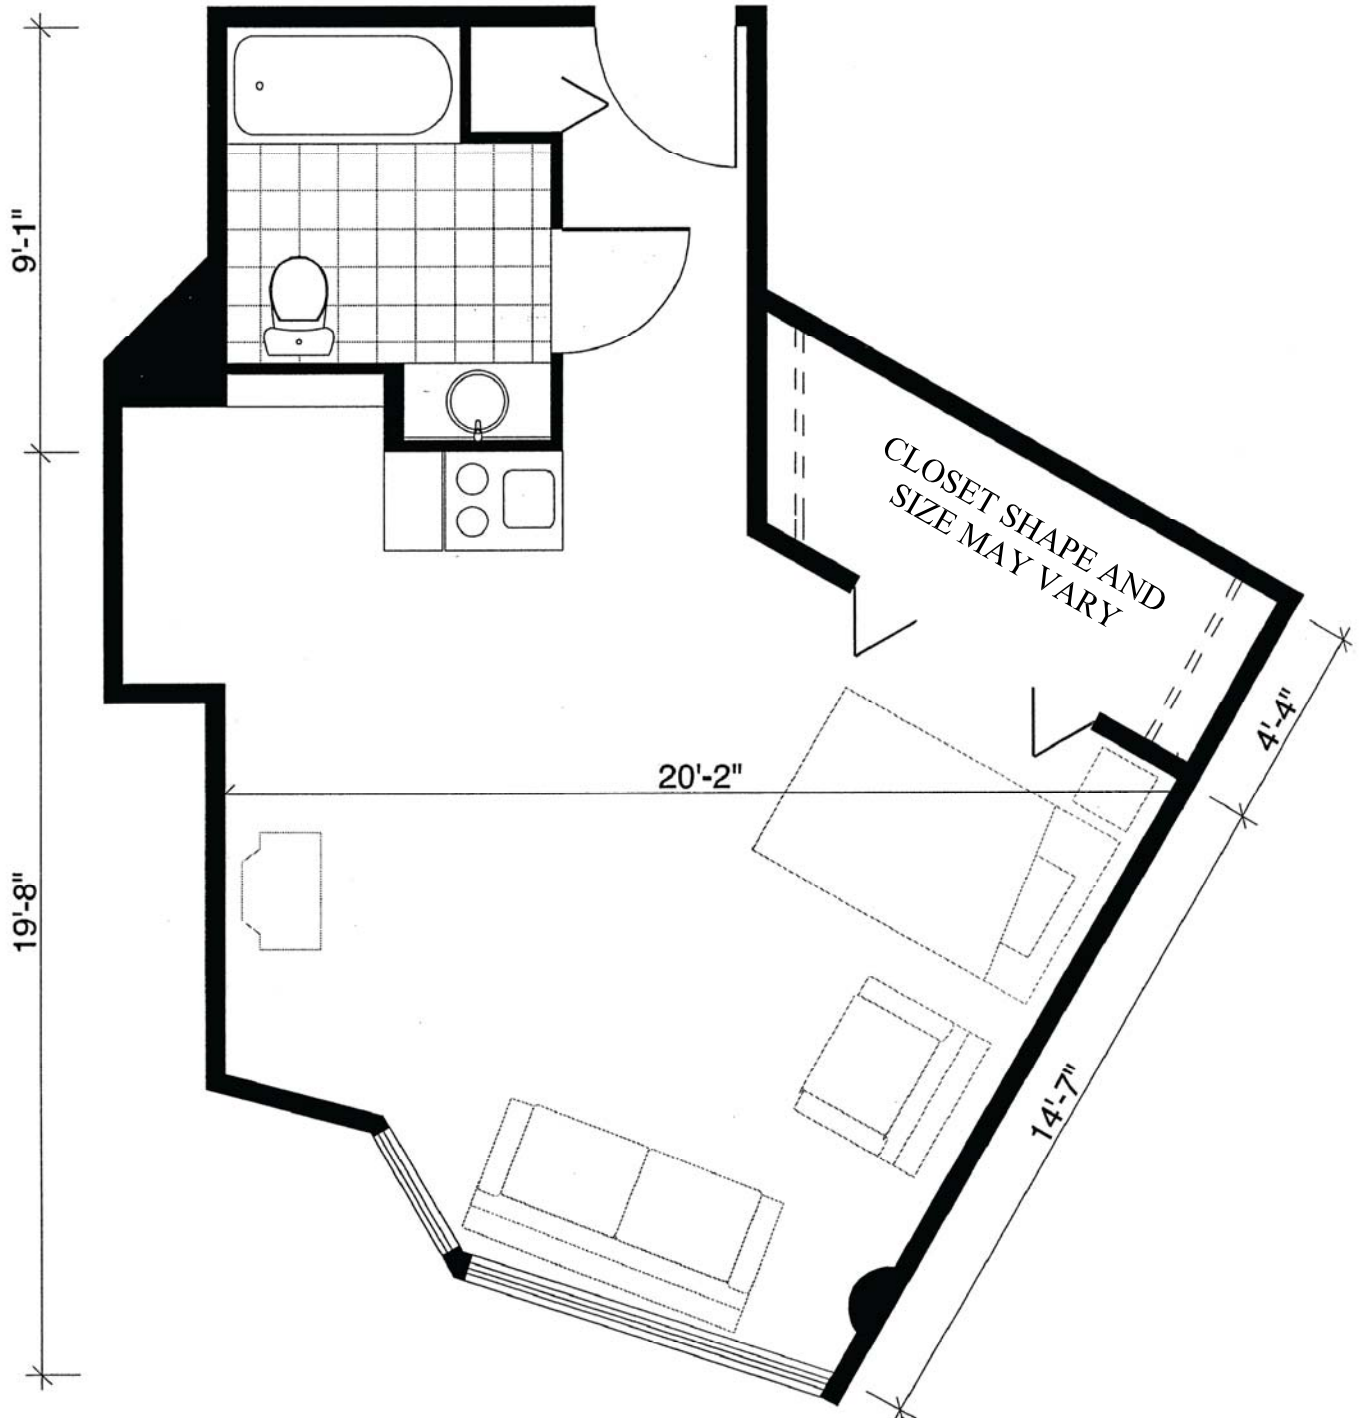

# SHEPHERD TERRACE

*Retirement Suites*

Boulevard Style 2

441 sq ft

3758 Sheppard Avenue East, Scarborough, Ontario, M1T 3K9