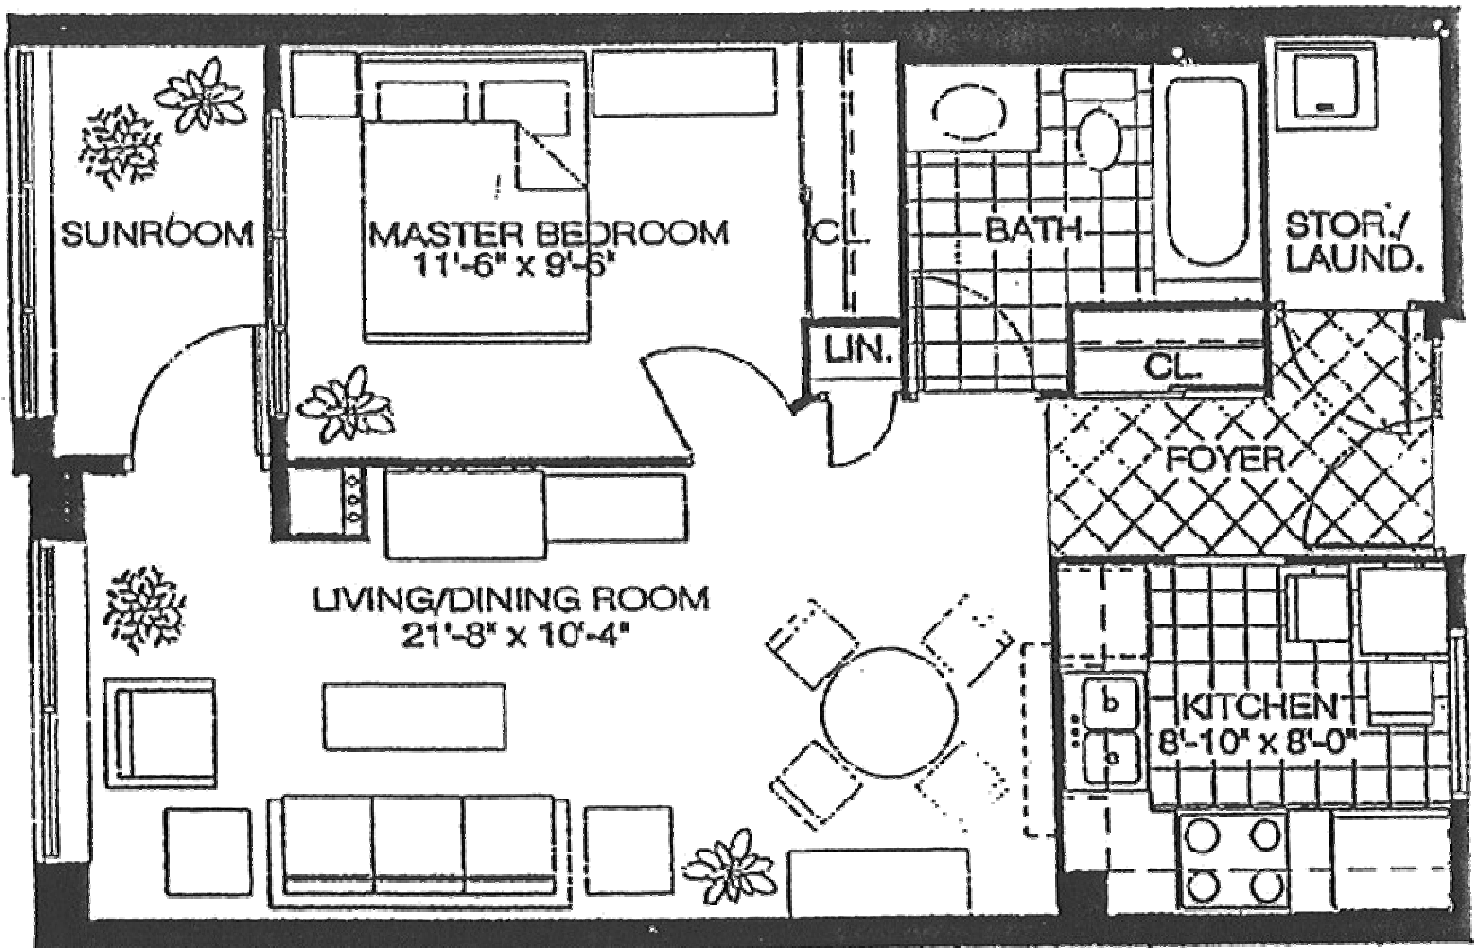

Shepherd Gardens

Life Lease Residences

Dahlia Suite

679 Sq. ft.

115 Bonis Avenue, Scarborough, Ontario, M1T 3S4