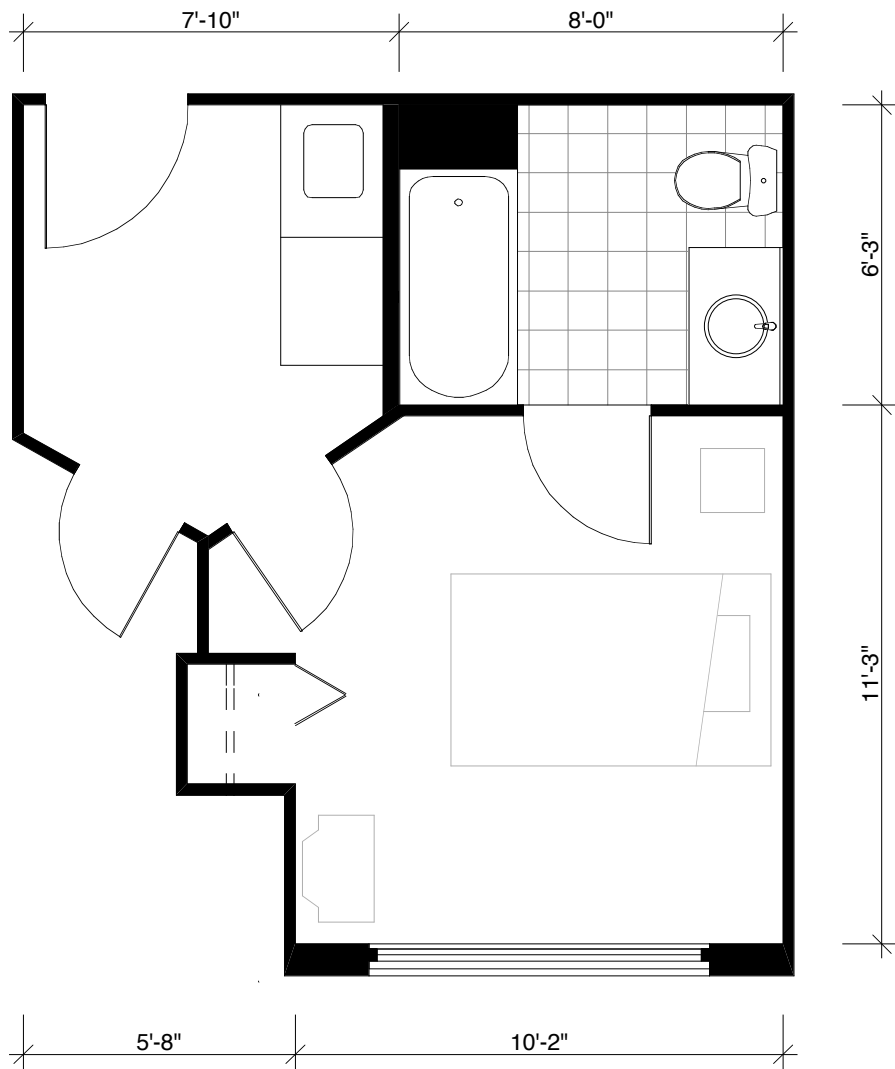

SHEPHERD TERRACE
Retirement Suites
Garden
231 sq ft

3758 Sheppard Avenue East, Scarborough, Ontario, M1T 3K9