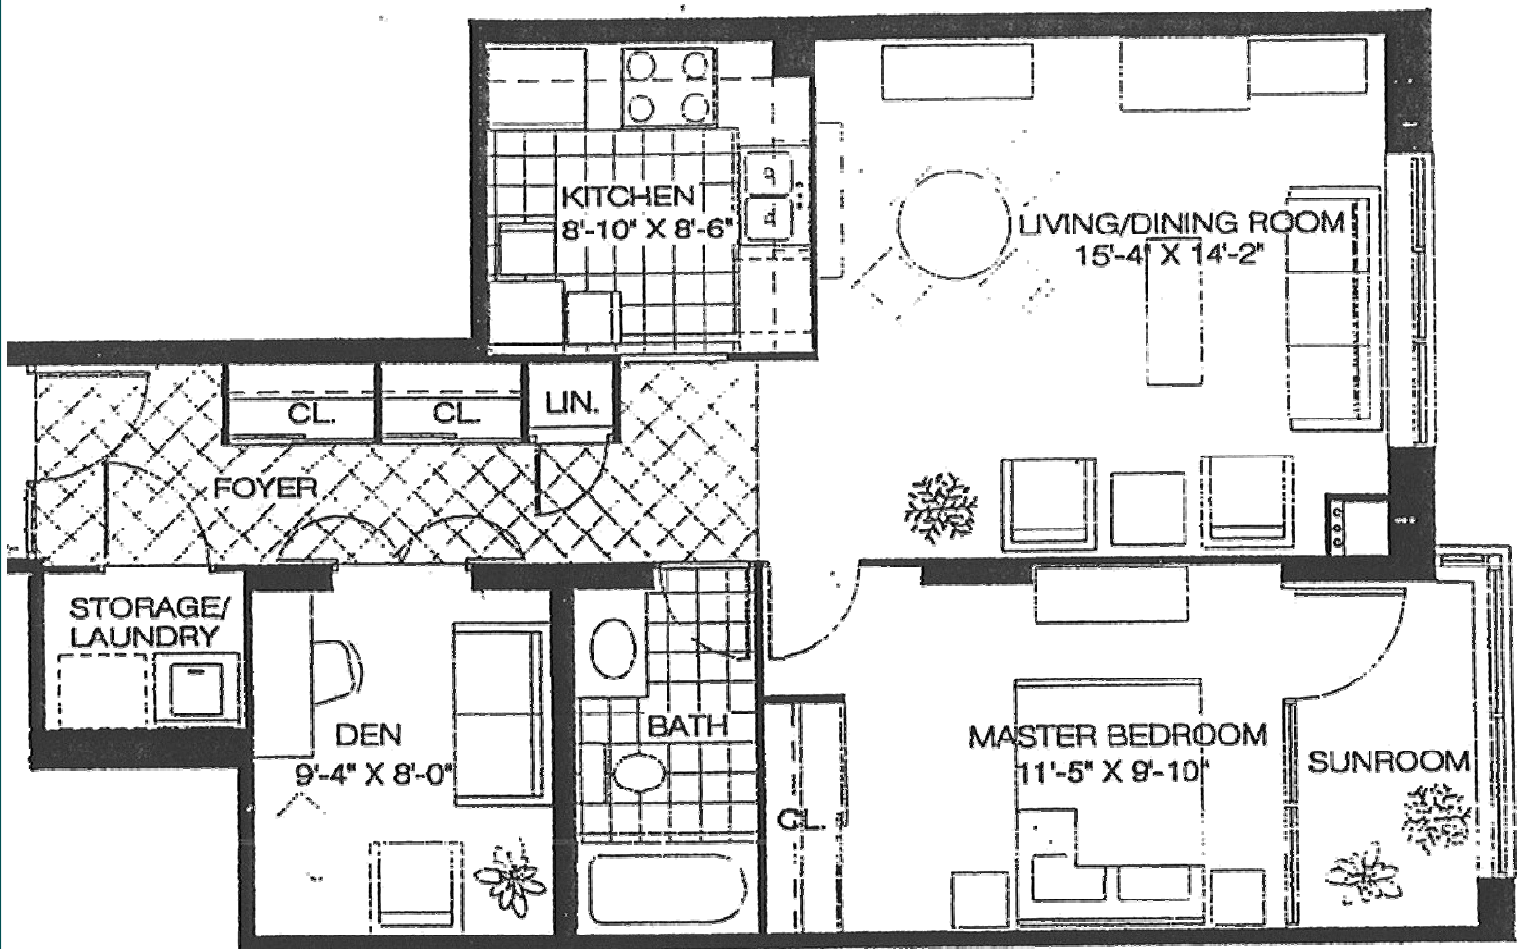

Shepherd Gardens

Life Lease Residences

Geranium Suite

843 Sq. ft.

115 Bonis Avenue, Scarborough, Ontario, M1T 3S4