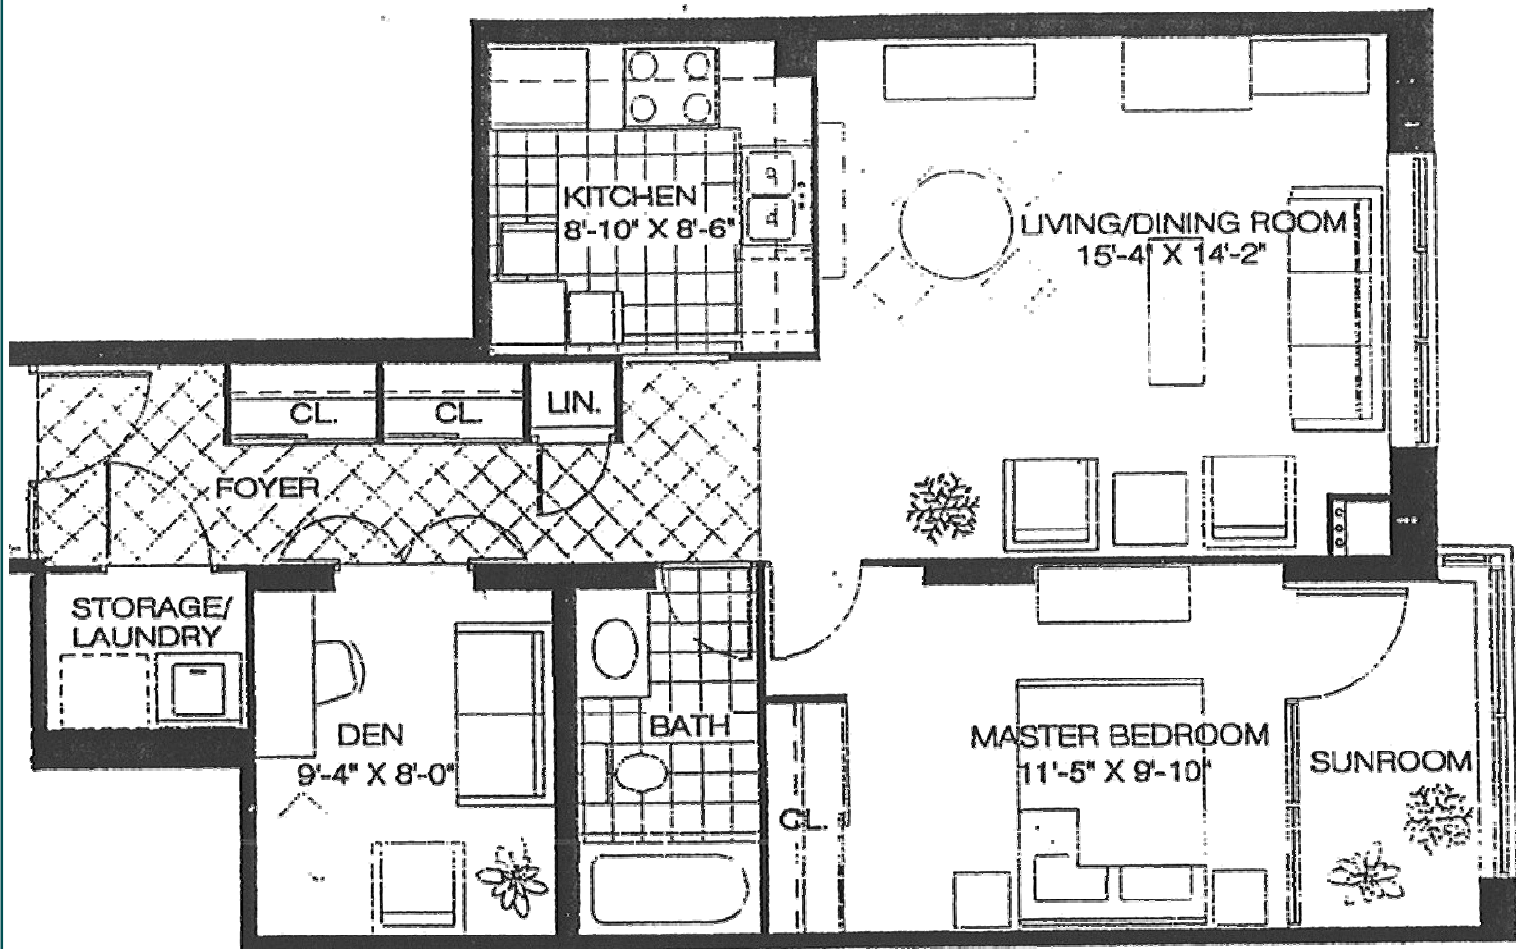

Shepherd Gardens

Life Lease Residences

Geranium Suite

843 Sq. ft.

115 Bonis Avenue, Scarborough, Ontario, M1T 3S4