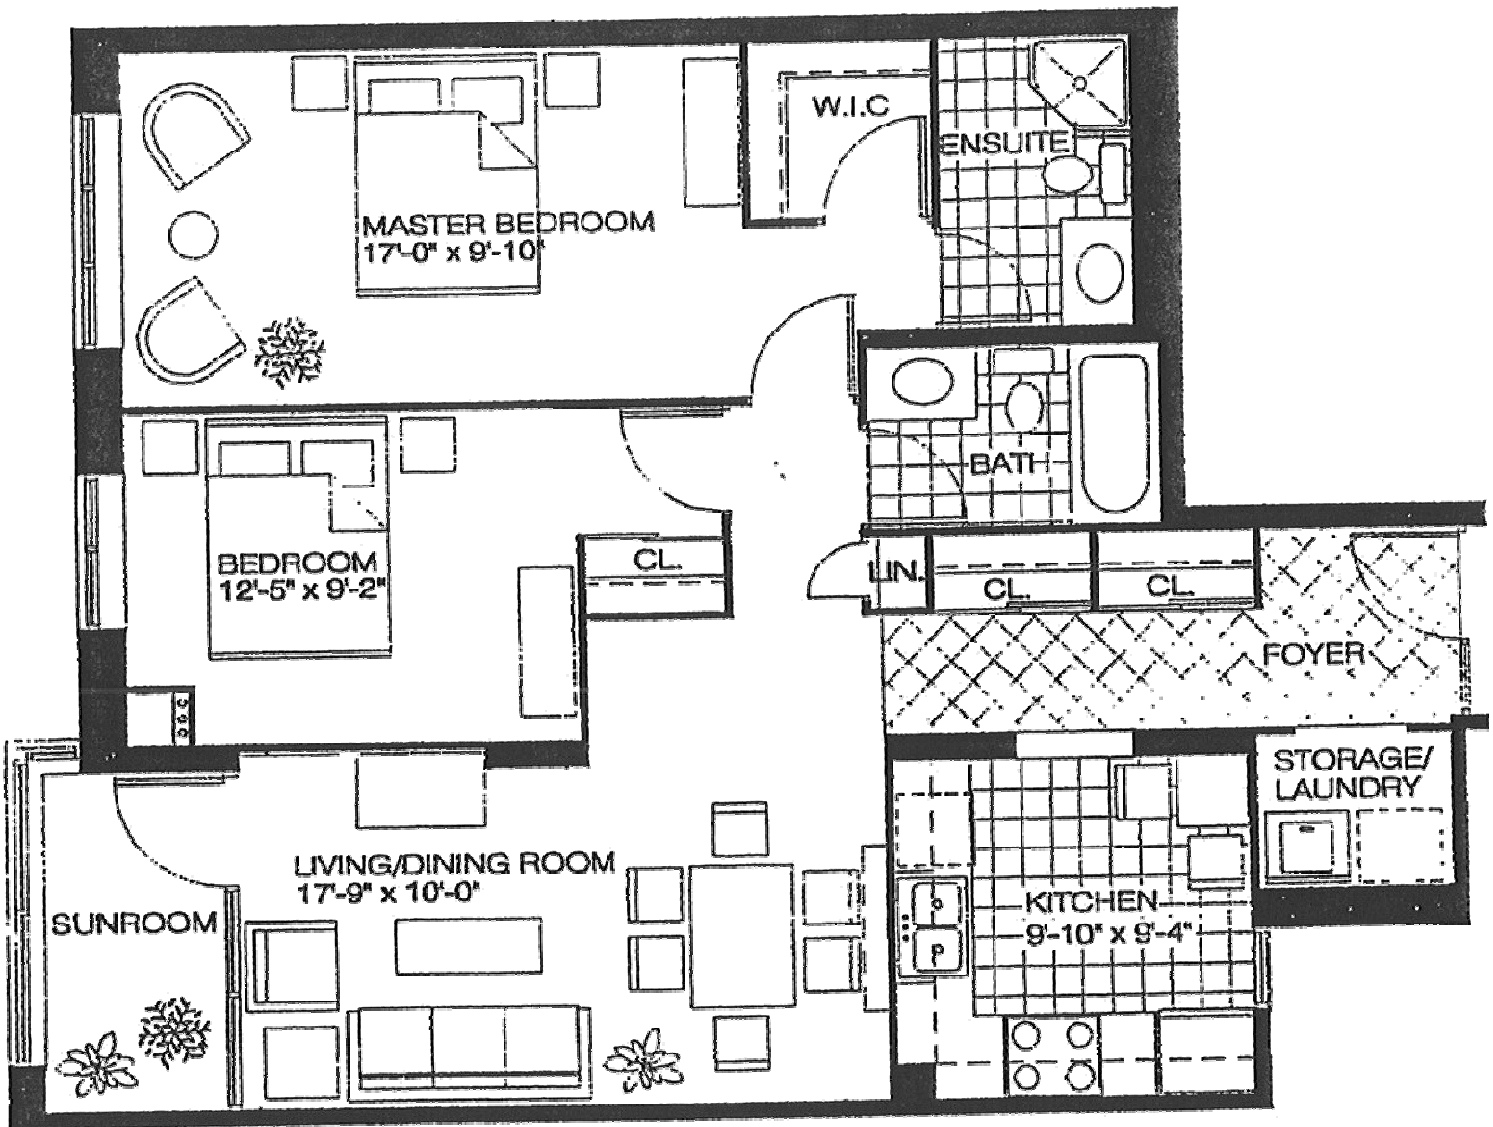

Shepherd Gardens

Life Lease Residences

Hawthorn Suite

1,029 Sq. ft.

115 Bonis Avenue, Scarborough, Ontario, M1T 3S4