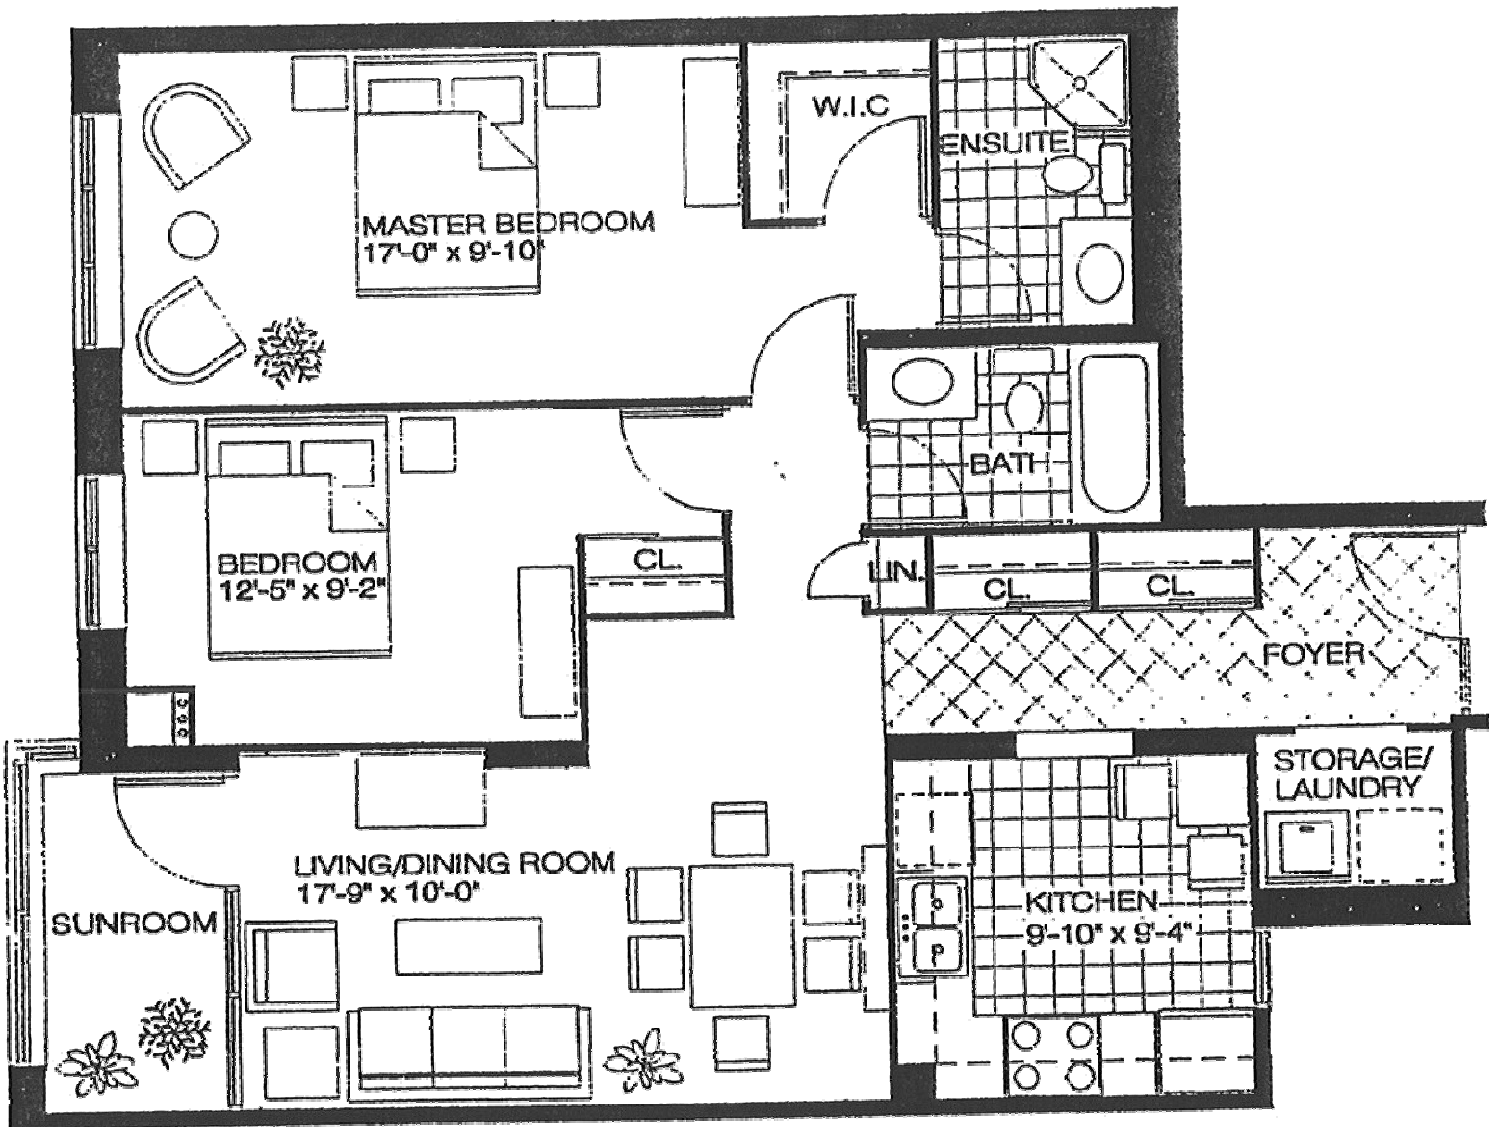

## *Hawthorn Suite*

*1,029 Sq. ft.*

115 Bonis Avenue, Scarborough, Ontario, M1T 3S4