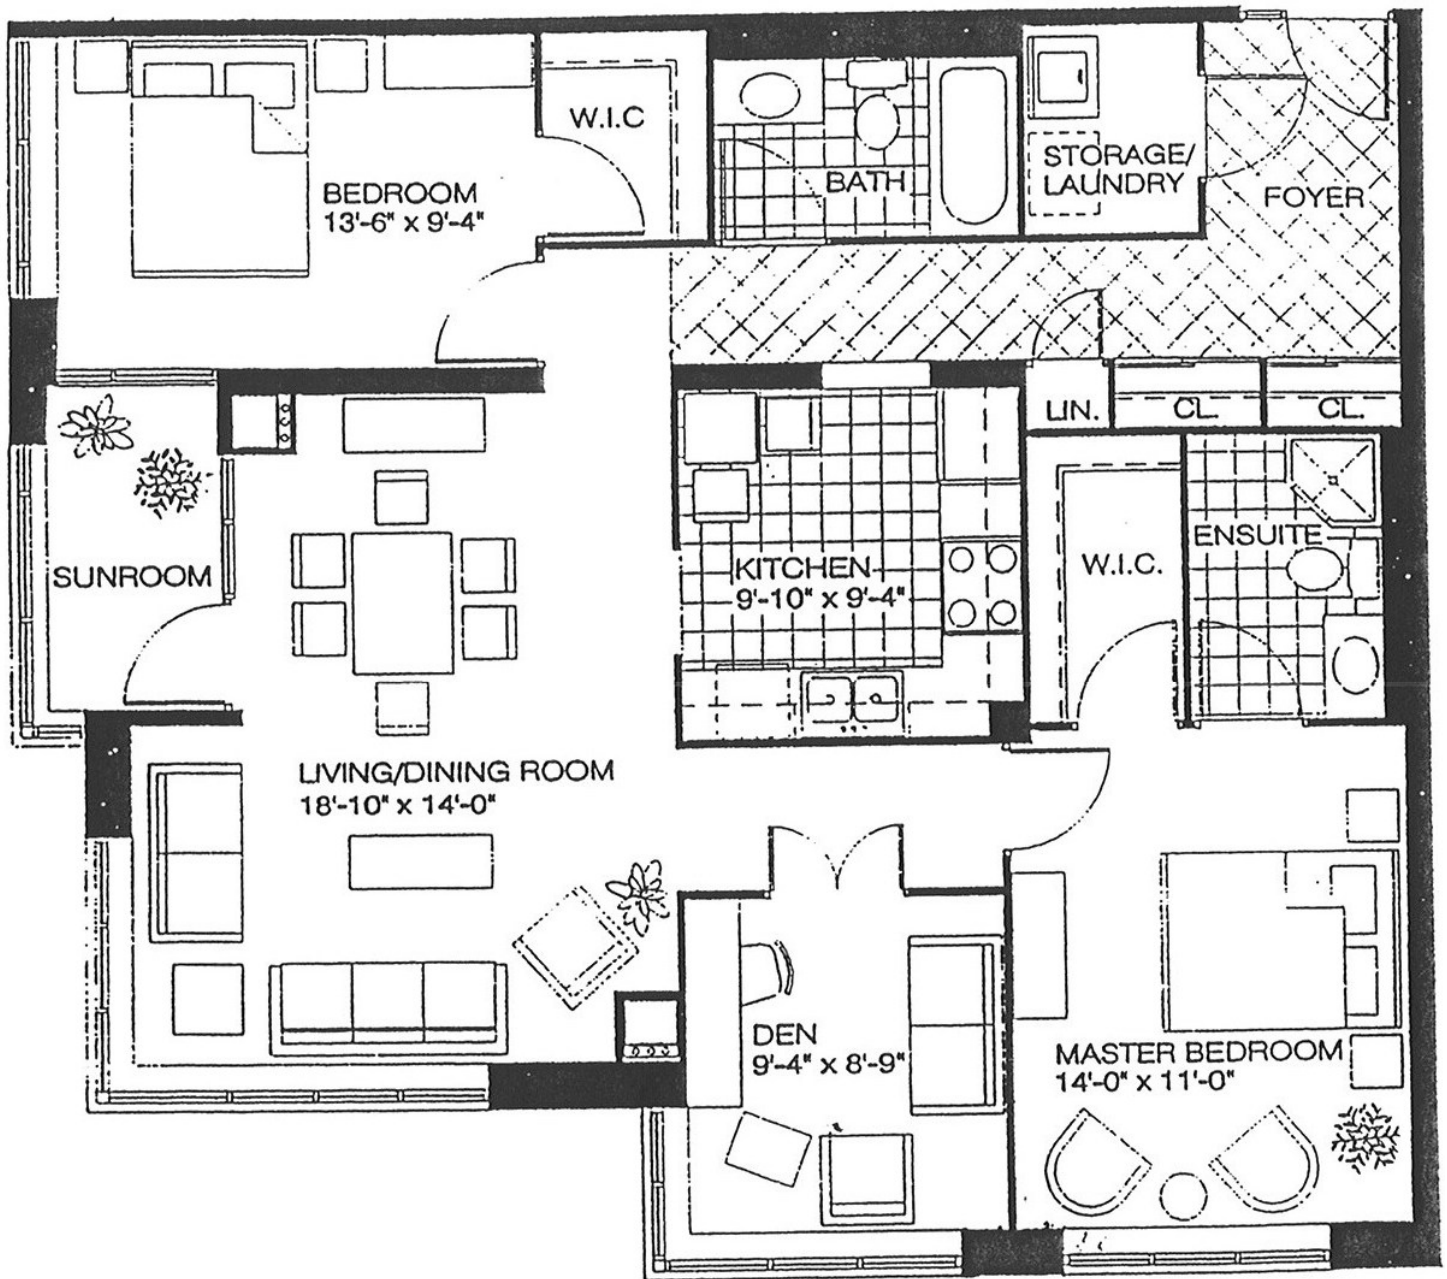

SHEPHERD VILLAGE
A Caring Christian Community

Shepherd Gardens

Life Lease Residences

Juniper Suite

1,284 Sq. ft.

115 Bonis Avenue, Scarborough, Ontario, M1T 3S4