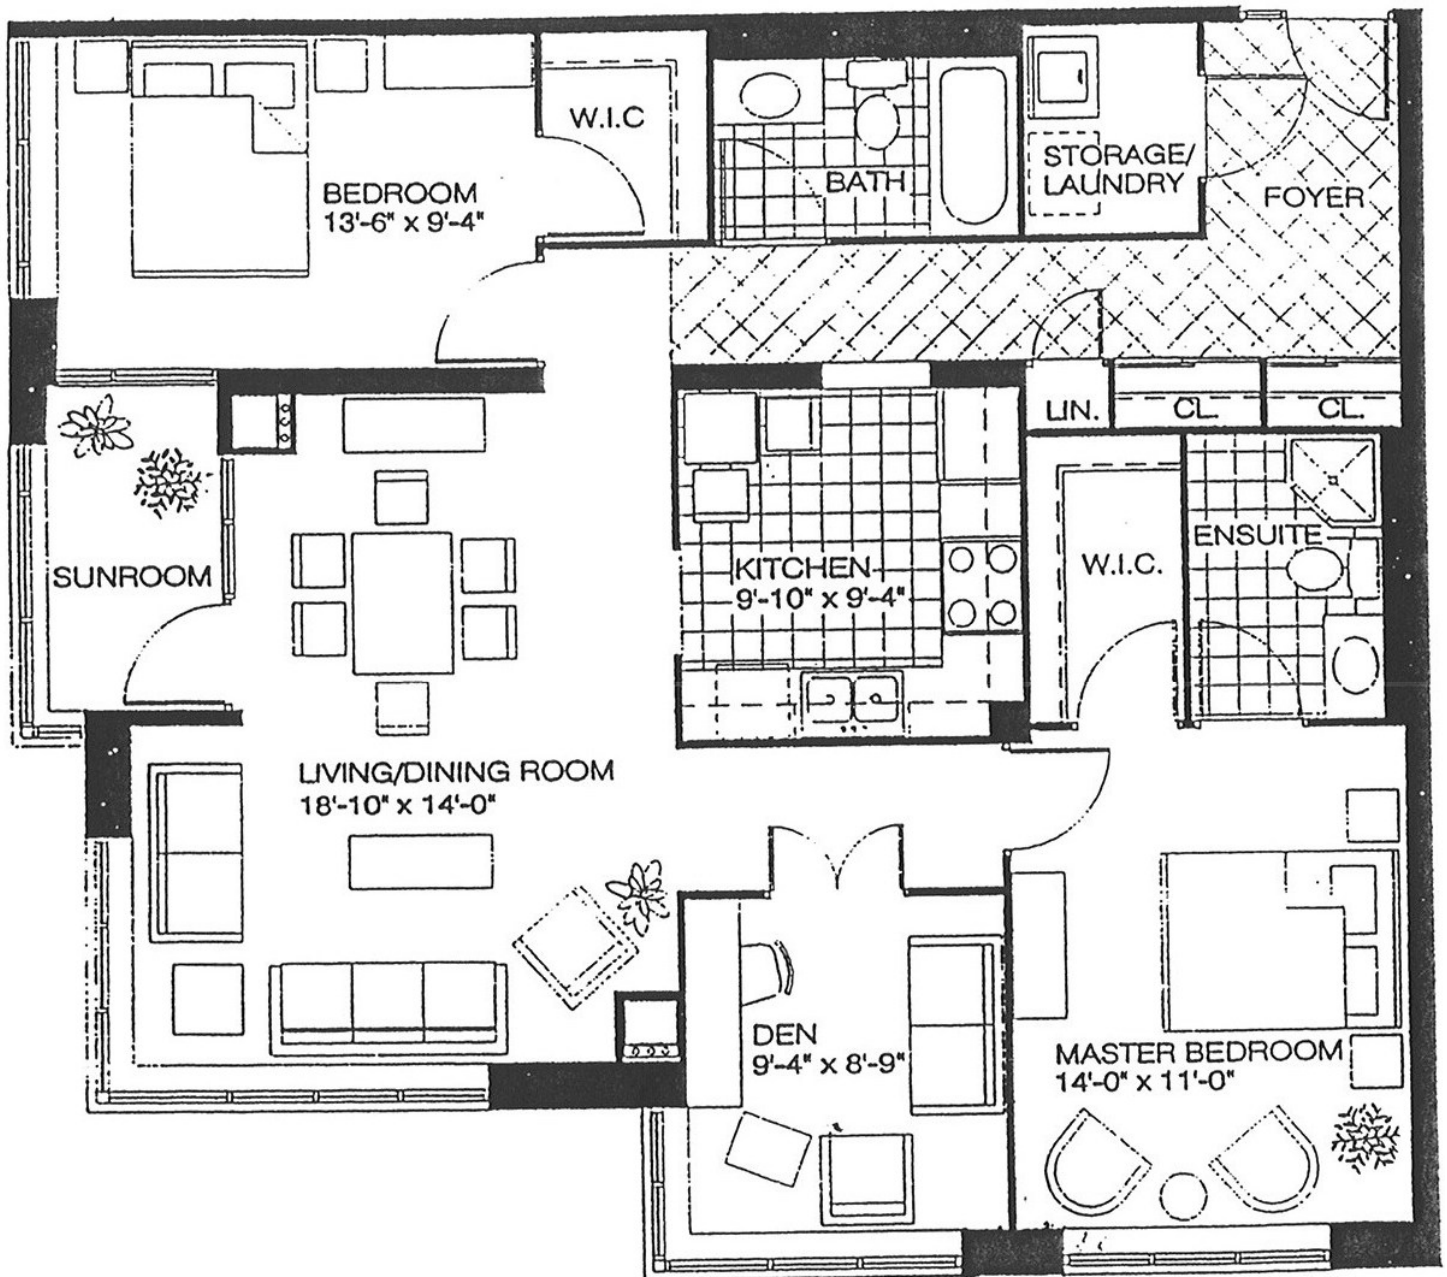

SHEPHERD VILLAGE
A Caring Christian Community

Shepherd Gardens

Life Lease Residences

Juniper Suite

1,284 Sq. ft.

115 Bonis Avenue, Scarborough, Ontario, M1T 3S4