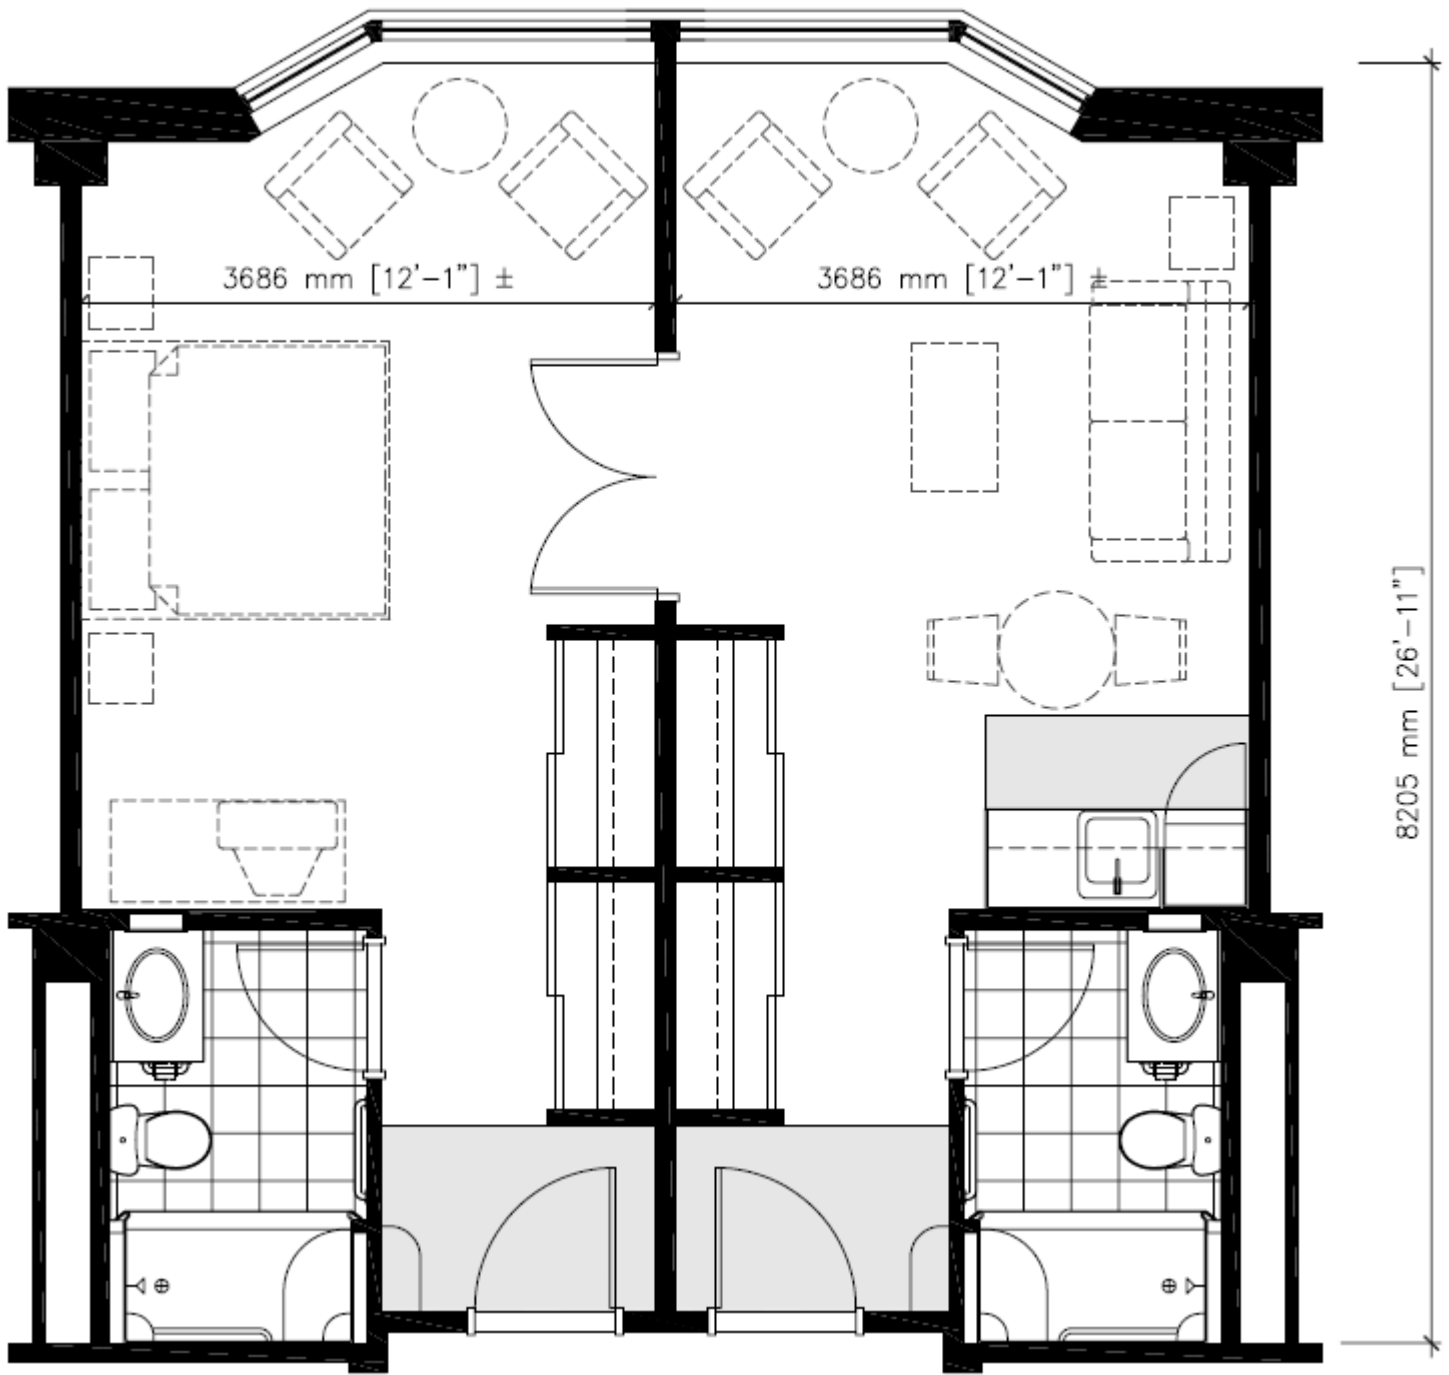

SHEPHERD TERRACE
Second Floor Retirement Suites
Type M
616 ft²

125 Bonis Avenue, Scarborough, Ontario M1T