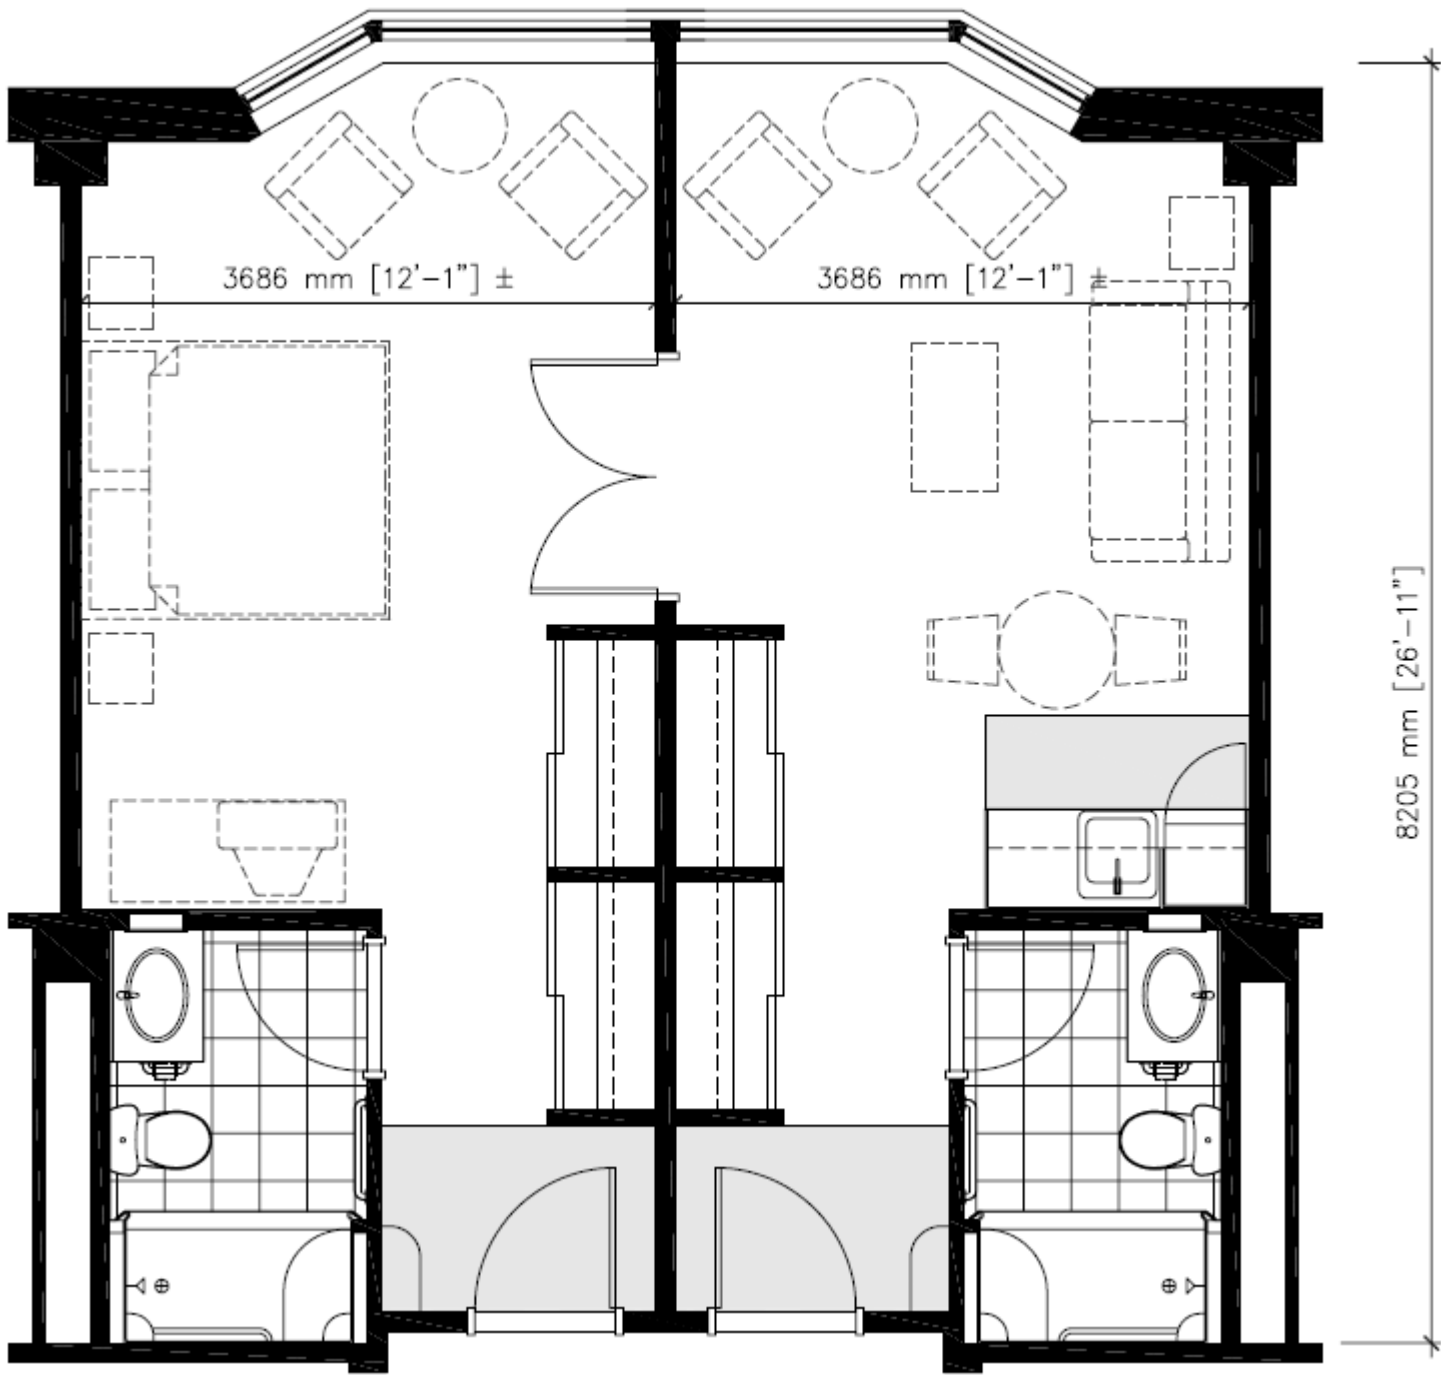

**SHEPHERD TERRACE**  
Second Floor Retirement Suites  
Type M  
616 ft<sup>2</sup>

125 Bonis Avenue, Scarborough, Ontario M1T