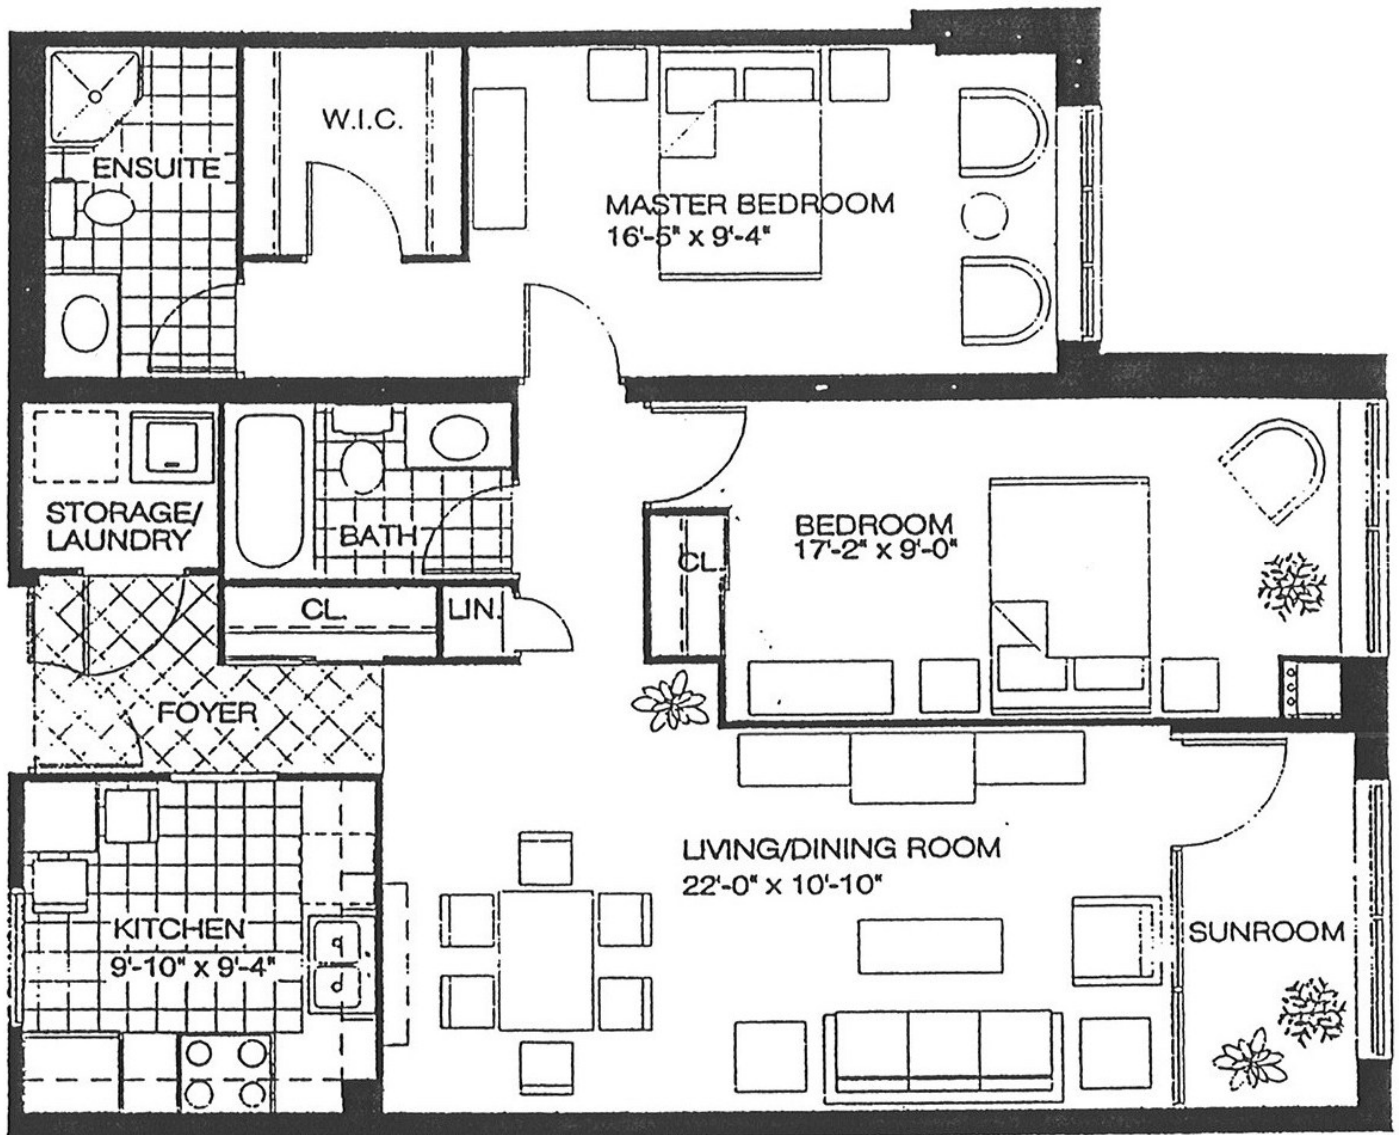

Shepherd Gardens

Life Lease Residences

Magnolia Suite

1,222 Sq. ft.

115 Bonis Avenue, Scarborough, Ontario, M1T 3S4