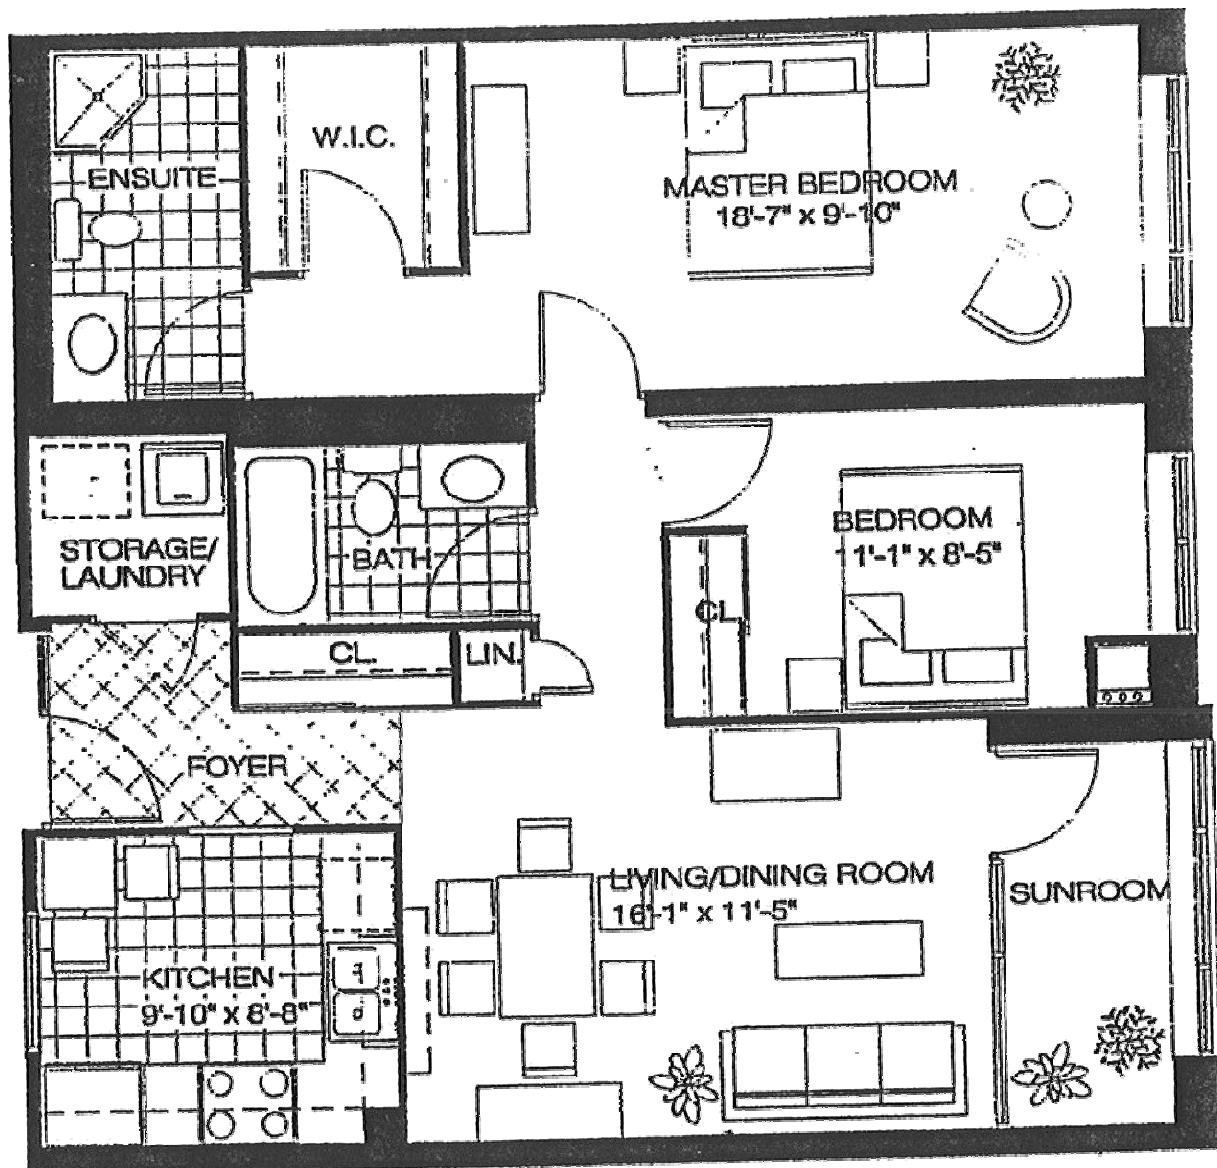

Shepherd Gardens

Life Lease Residences

Marigold Plus Suite

1,018 Sq. ft.

115 Bonis Avenue, Scarborough, Ontario, M1T 3S4