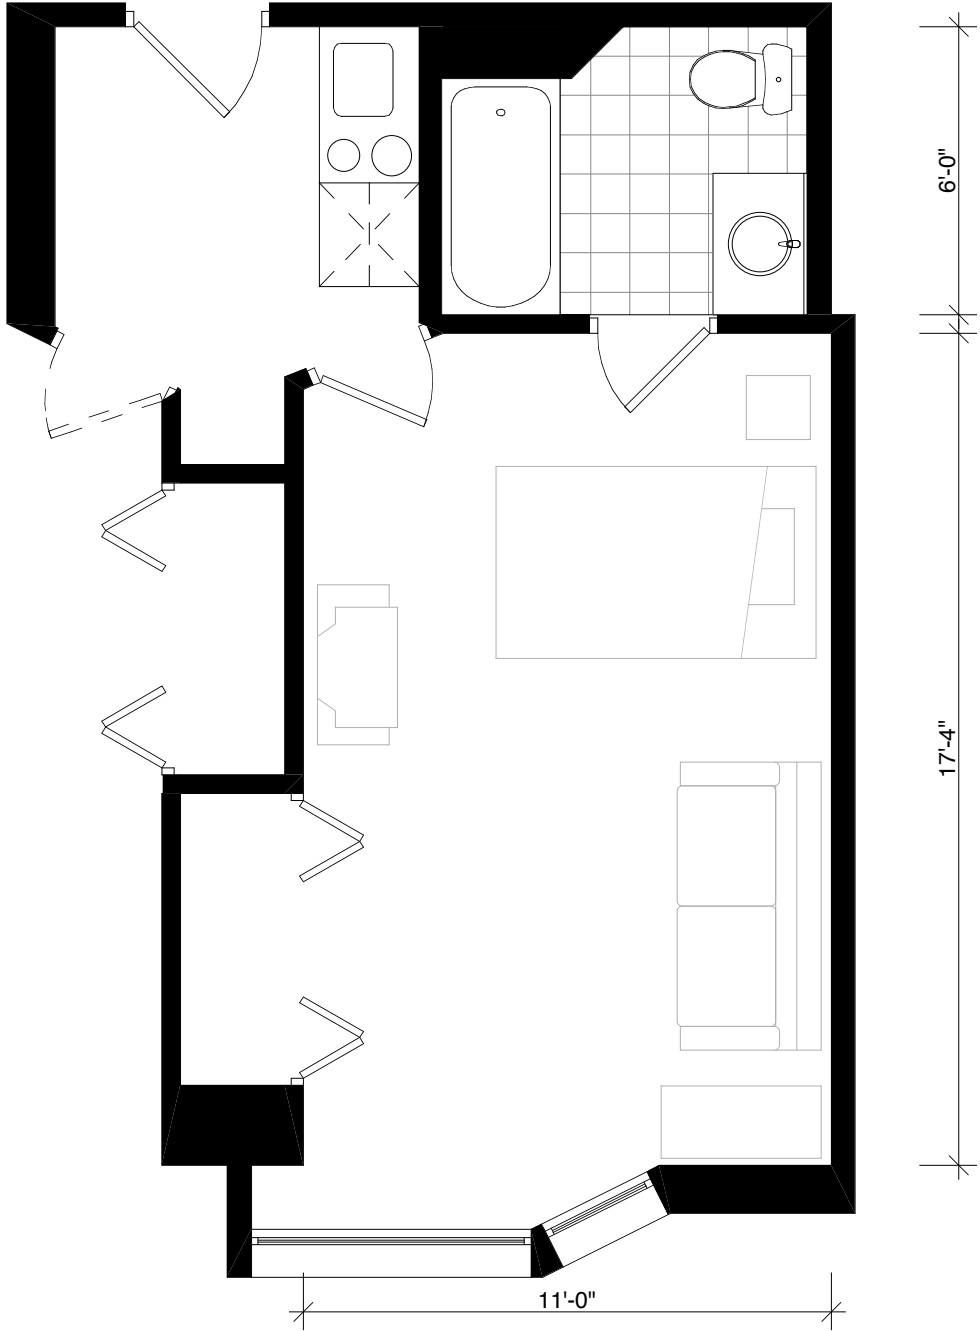

SHEPHERD TERRACE
Retirement Suites
Promenade
287 sq ft

3758 Sheppard Avenue East, Scarborough, Ontario, M1T 3K9