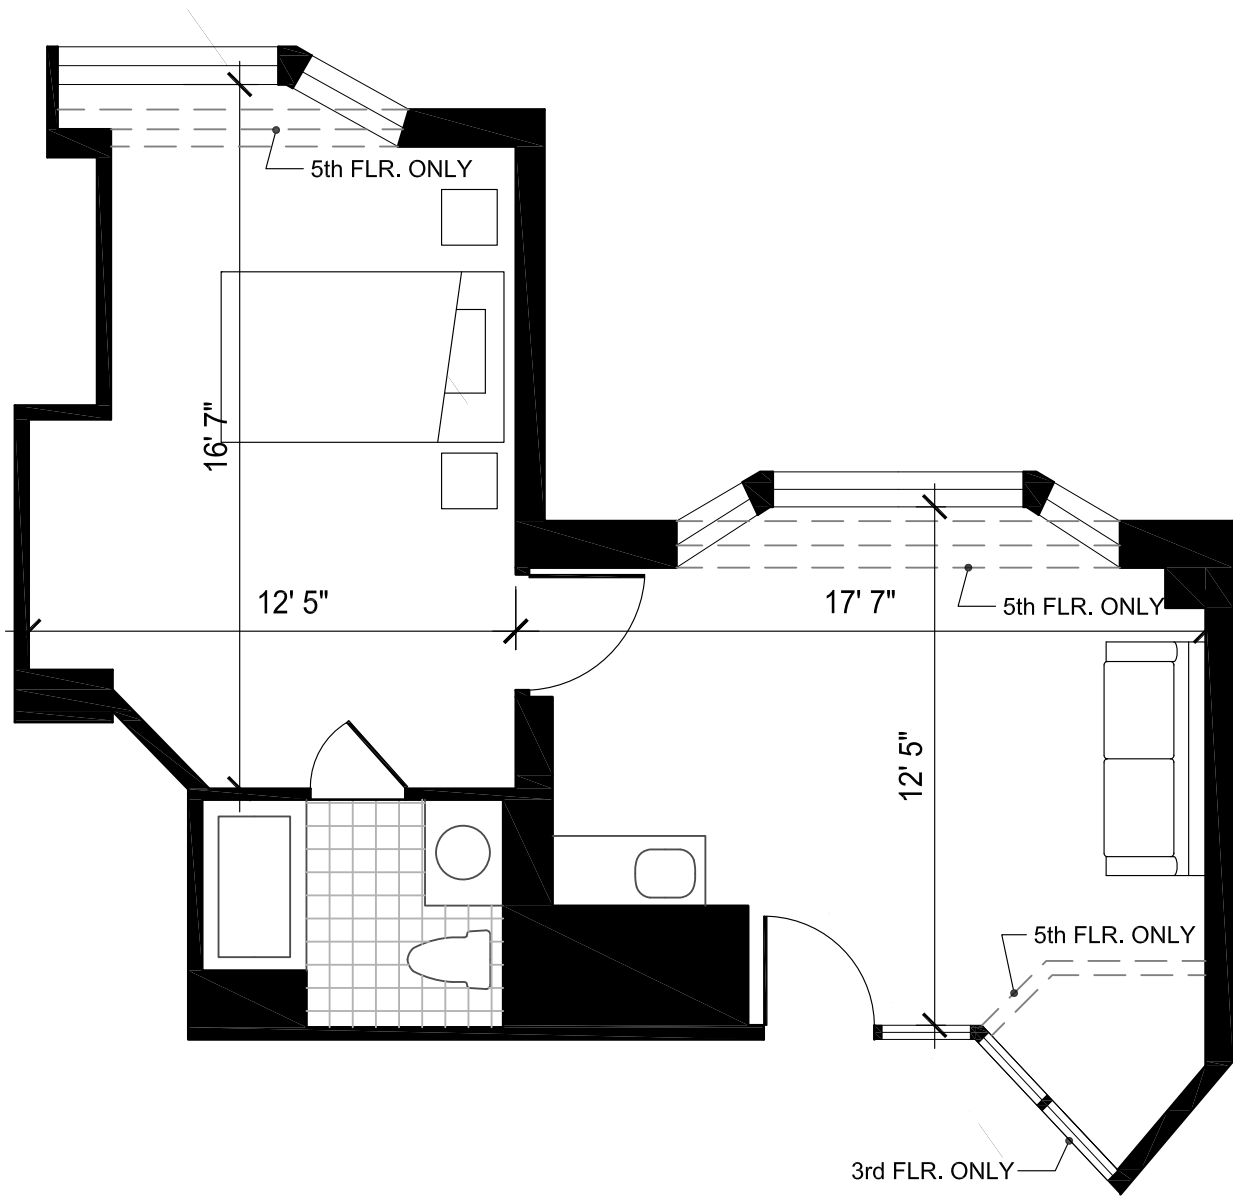

SHEPHERD TERRACE
Retirement Suites
Promenade Plus
Suites 303B, 403B, 503B
450 sq.ft

3758 Sheppard Avenue East, Toronto, Ontario M1T 3K9