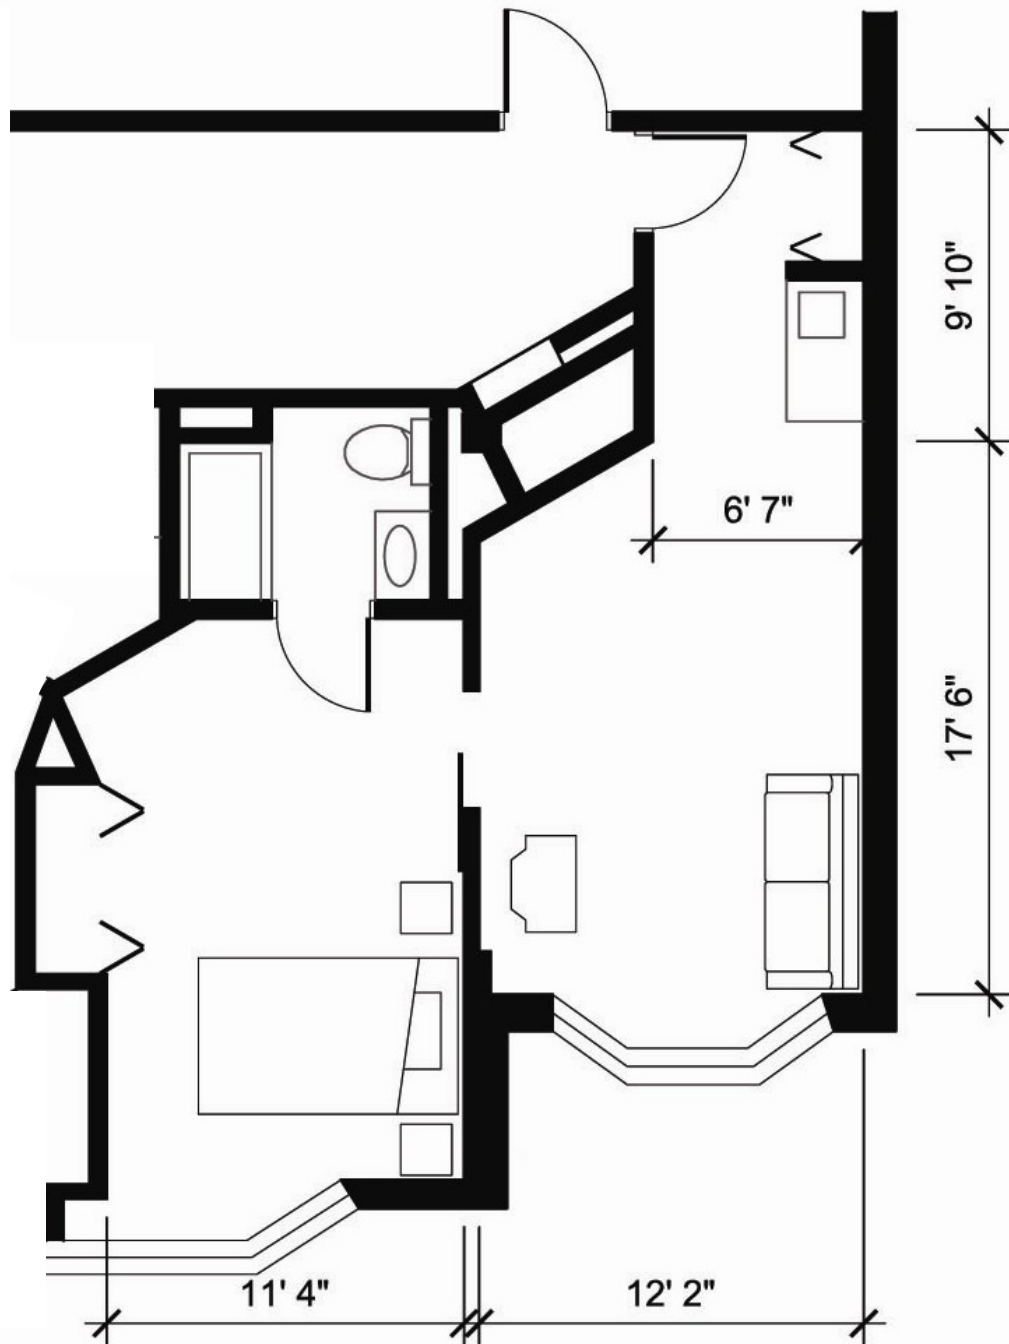

SHEPHERD TERRACE
Retirement Suites
Promenade Plus (*Style 3*)
547 ft²

125 Bonis Avenue, Scarborough, Ontario M1T