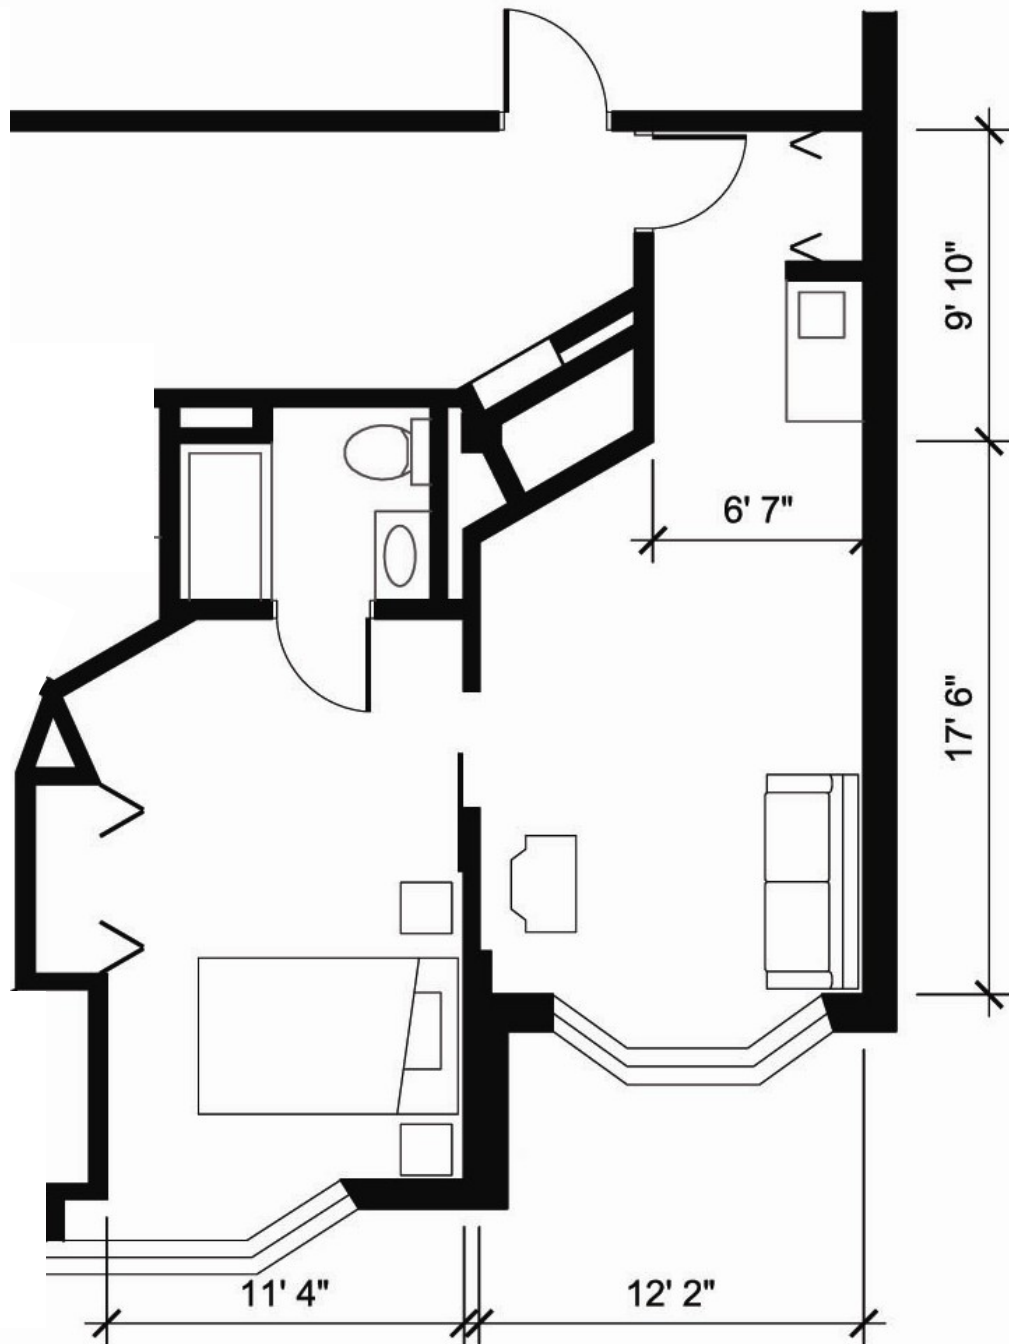

**SHEPHERD TERRACE**  
Retirement Suites  
Promenade Plus (*Style 3*)  
547 ft<sup>2</sup>

125 Bonis Avenue, Scarborough, Ontario M1T