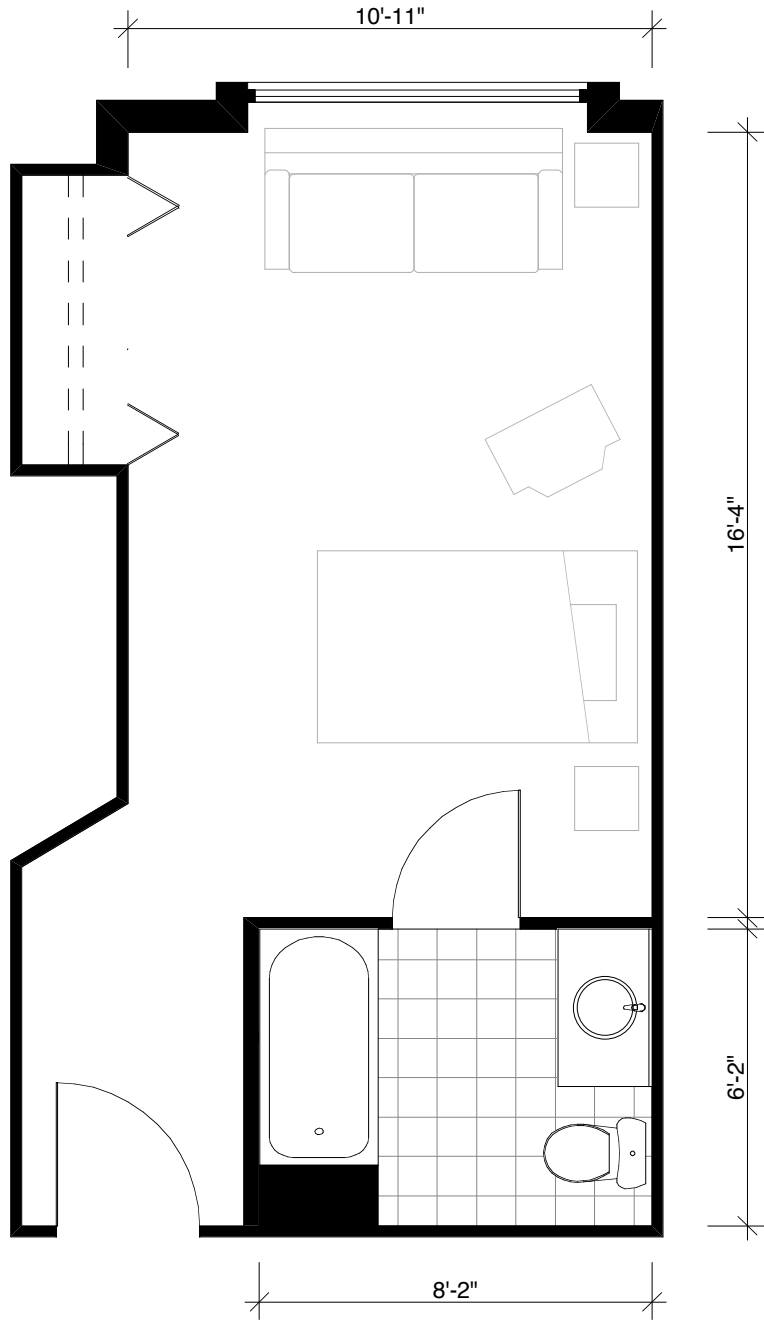

SHEPHERD TERRACE
Retirement Suites
Promenade Private I
287 sq ft

3758 Sheppard Avenue East, Scarborough, Ontario, M1T 3K9