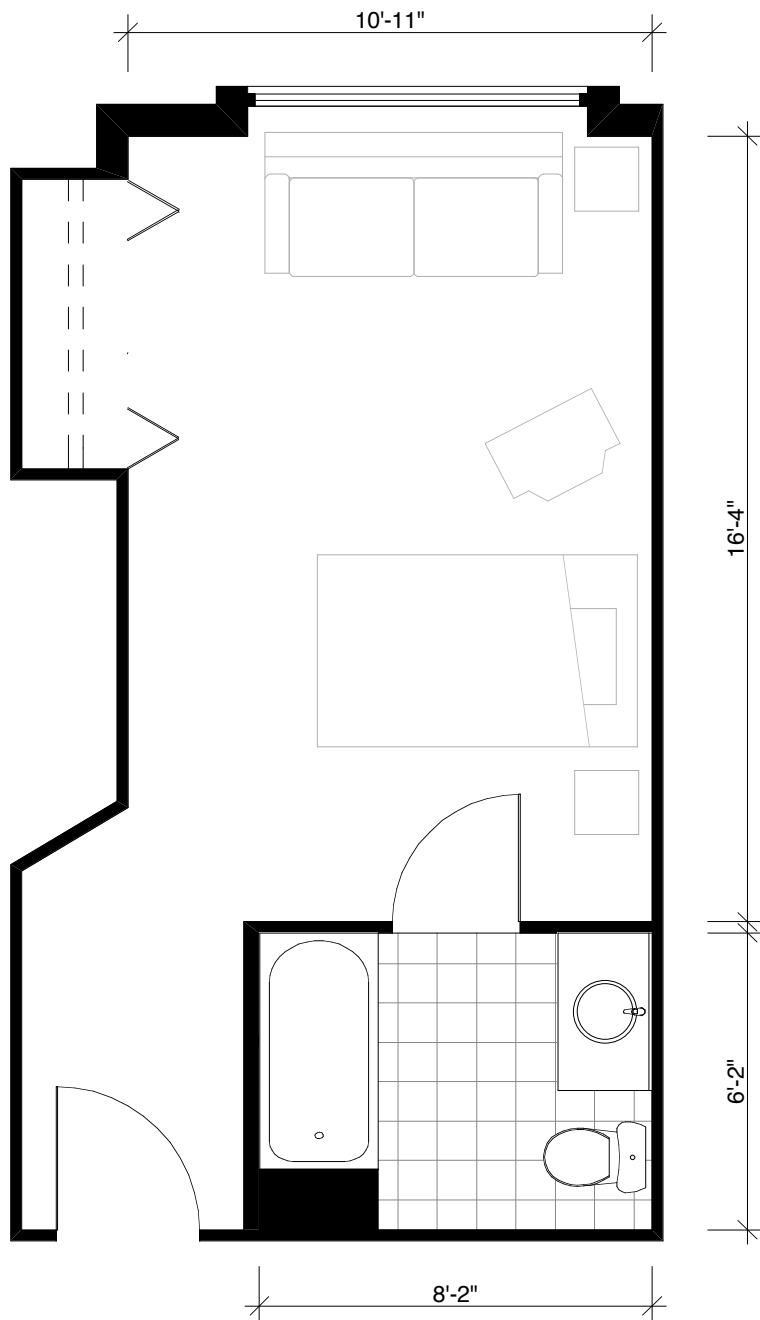

SHEPHERD TERRACE
Retirement Suites
Promenade Private I
287 sq ft

3758 Sheppard Avenue East, Scarborough, Ontario, M1T 3K9