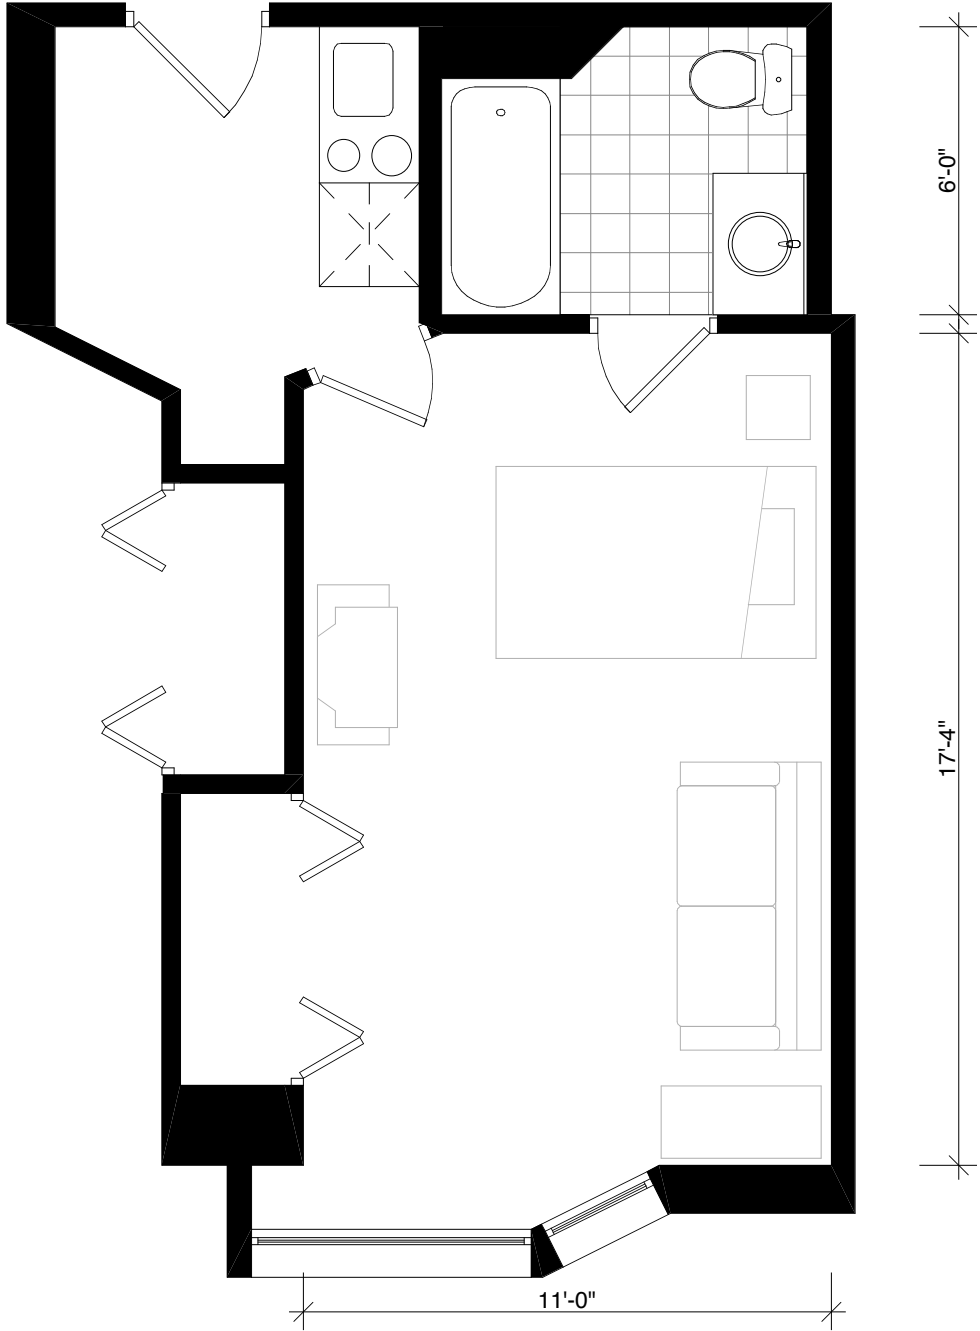

SHEPHERD TERRACE
Retirement Suites
Promenade Private II
287 sq ft

3758 Sheppard Avenue East, Scarborough, Ontario, M1T 3K9