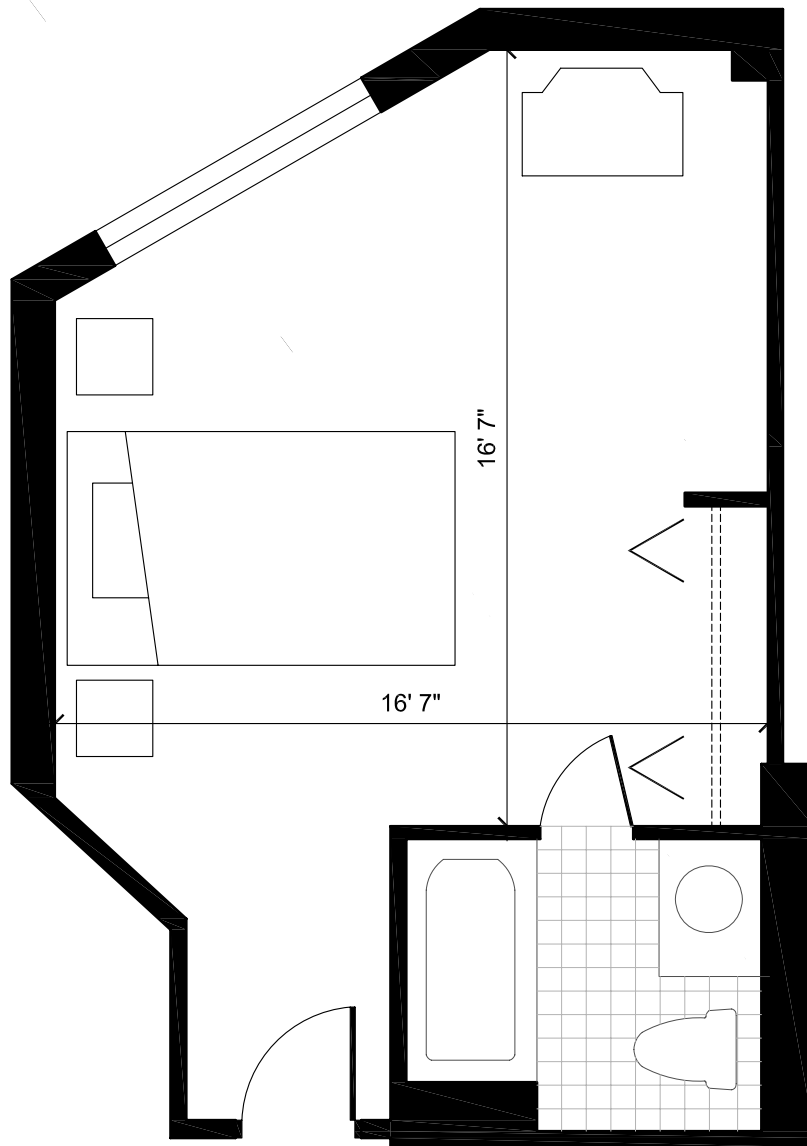

SHEPHERD TERRACE
RETIREMENT RESIDENCES
REGENCY
SUITE 317, 417, 517
320 sq ft

3758 Sheppard Avenue East, Toronto, Ontario M1T 3K9