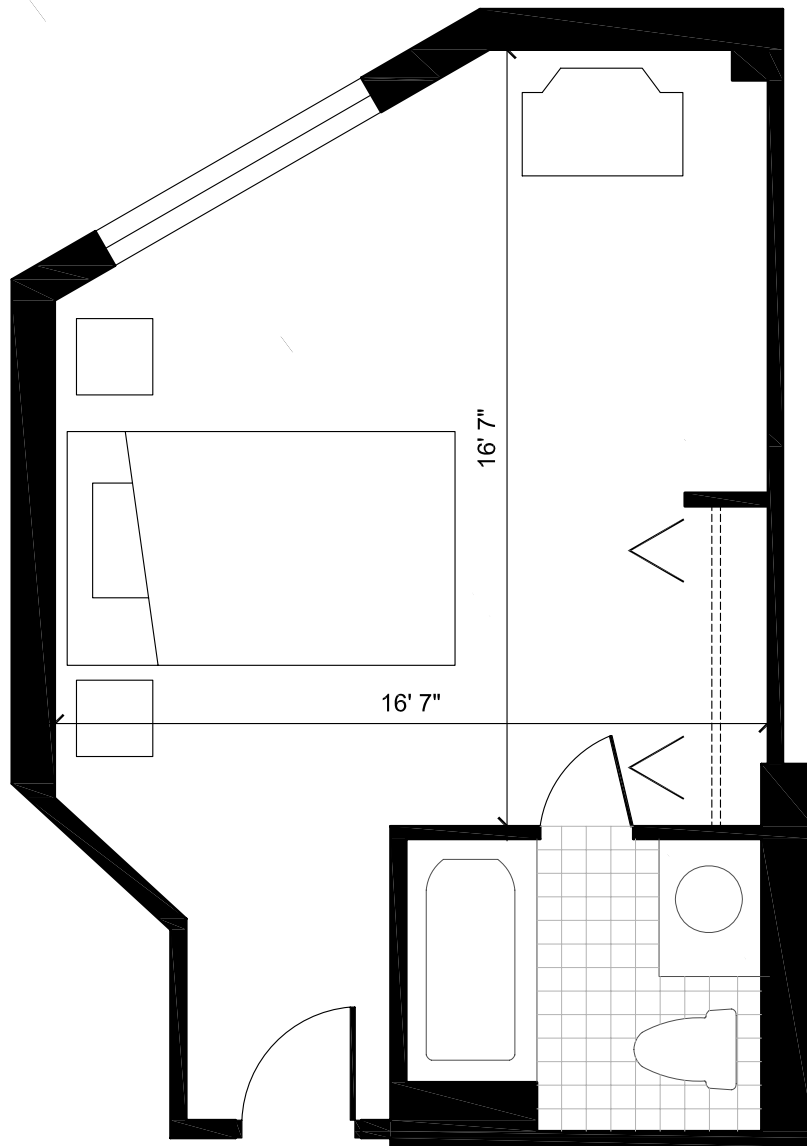

SHEPHERD TERRACE  
RETIREMENT RESIDENCES  
REGENCY  
SUITE 317, 417, 517  
320 sq ft

3758 Sheppard Avenue East, Toronto, Ontario M1T 3K9