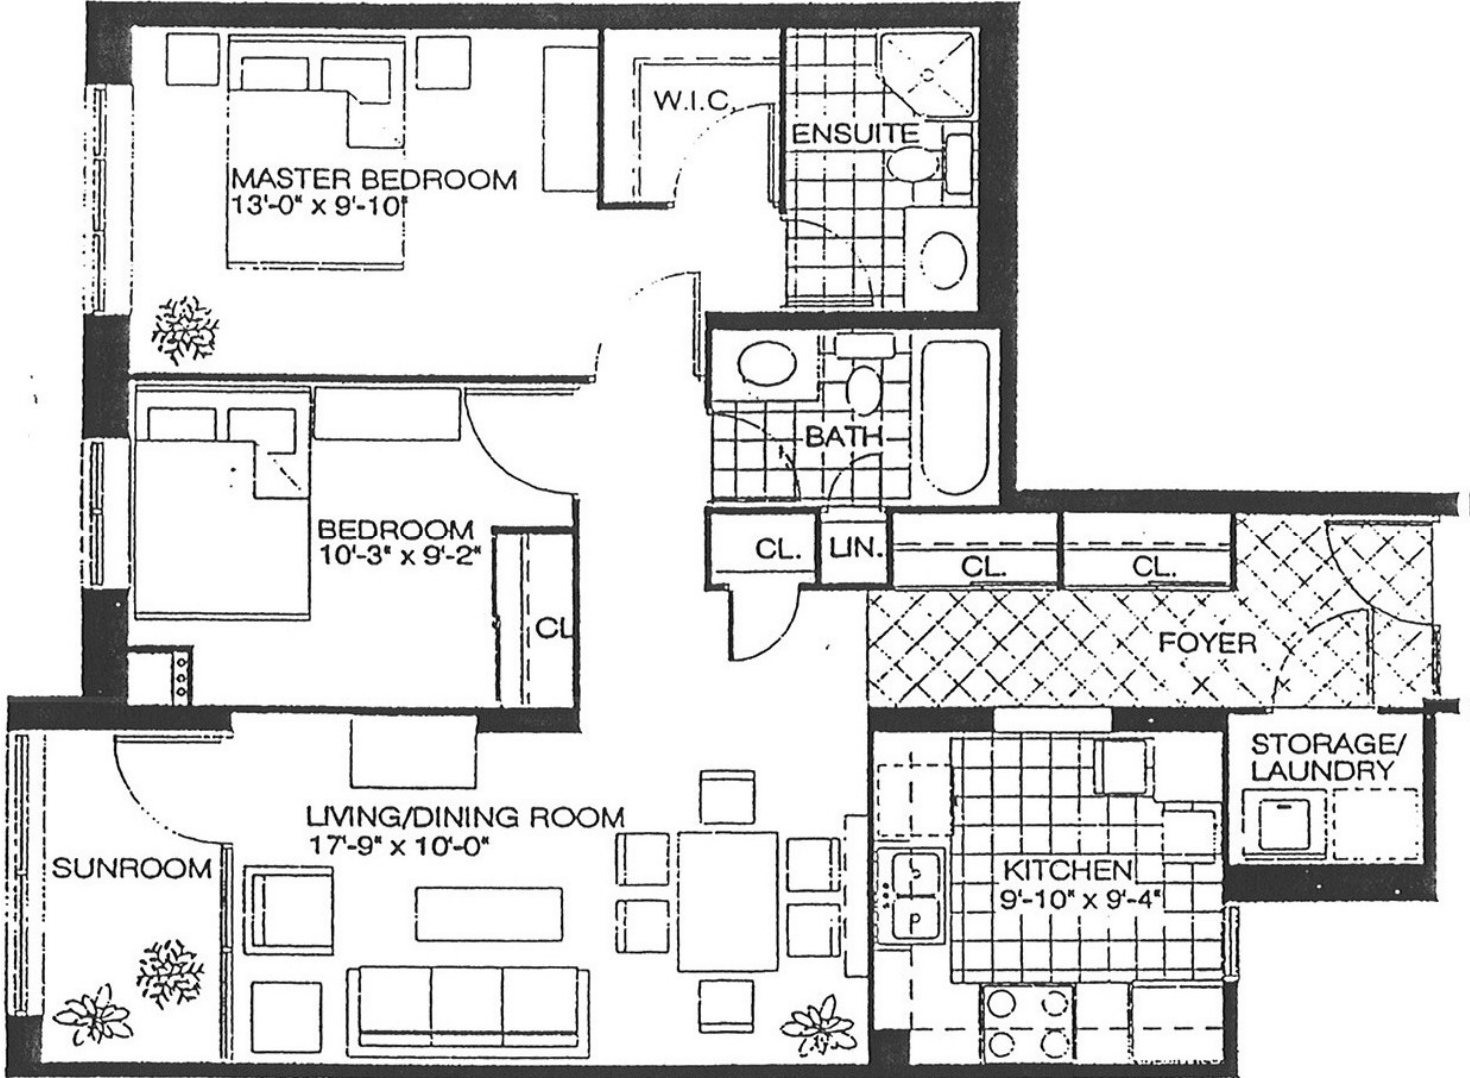

Shepherd Gardens

Life Lease Residences

Trillium Suite

973 Sq. ft.

115 Bonis Avenue, Scarborough, Ontario, M1T 3S4