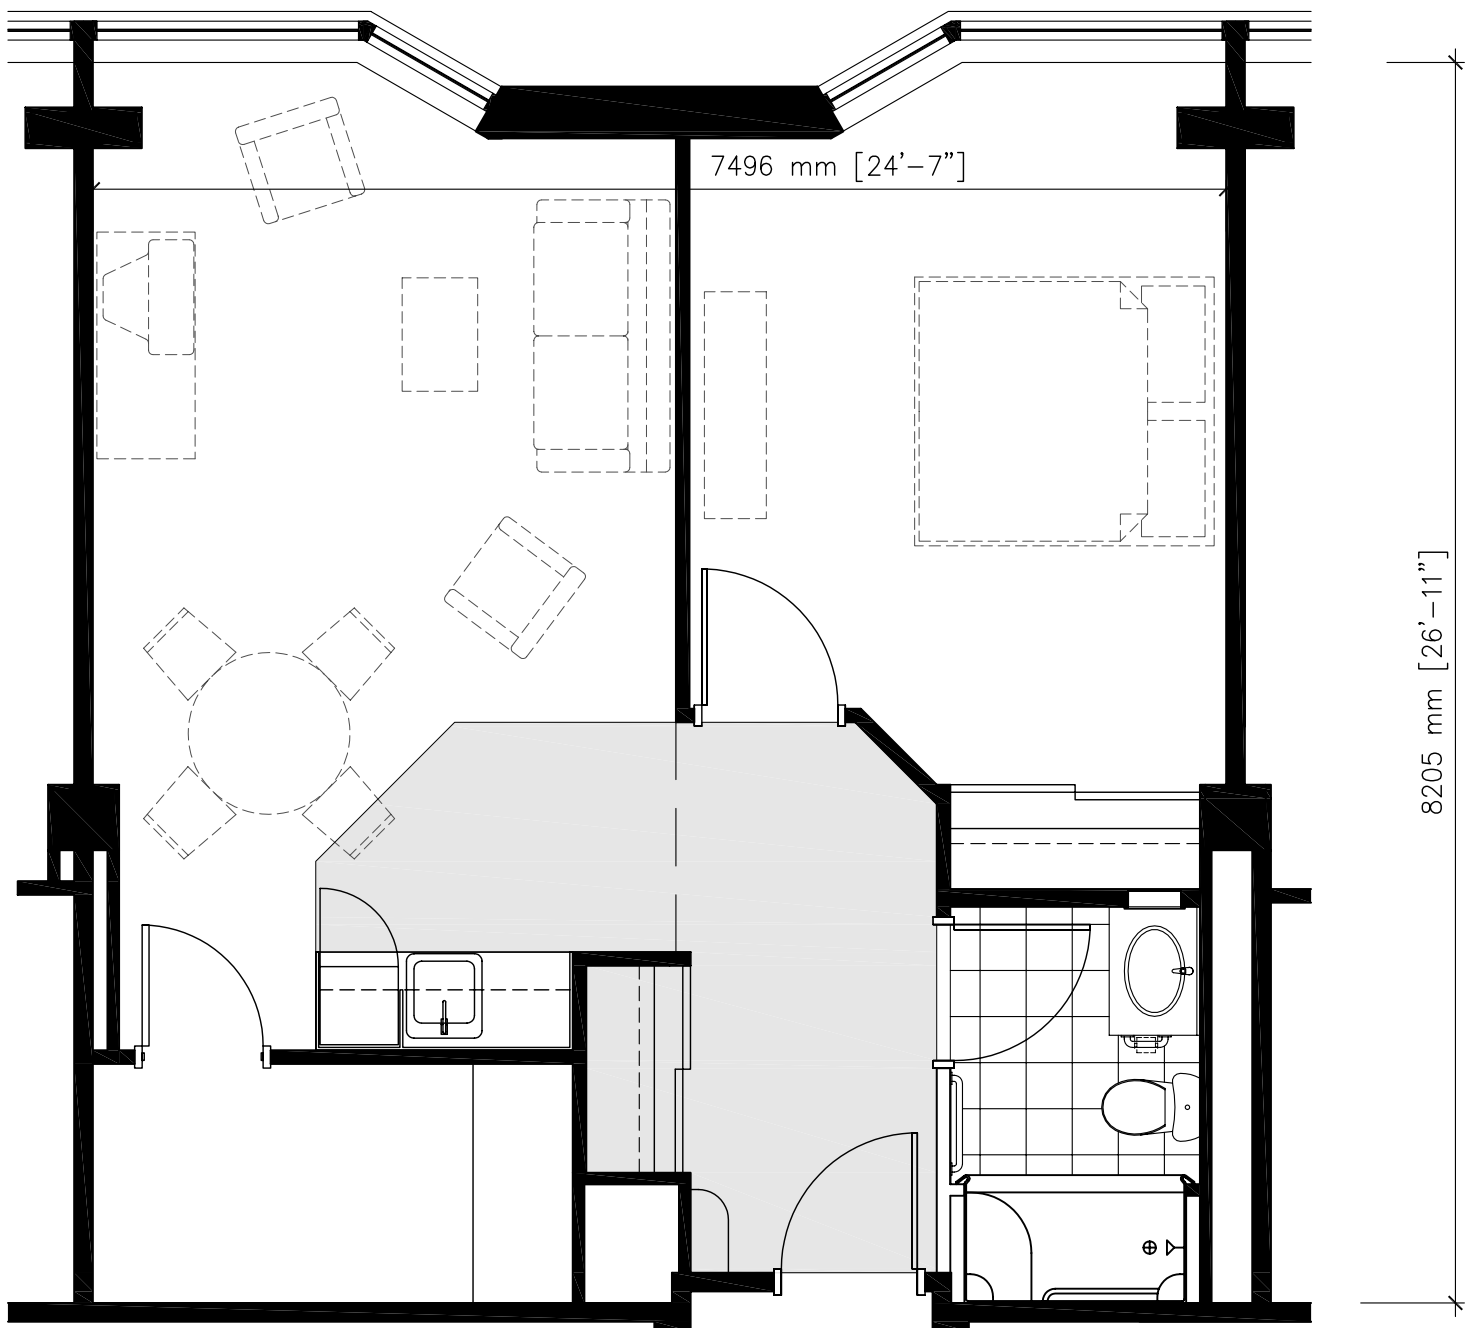

SHEPHERD TERRACE
Retirement Suites
Suite type D (2nd floor)

AREA [622.2 ft²]