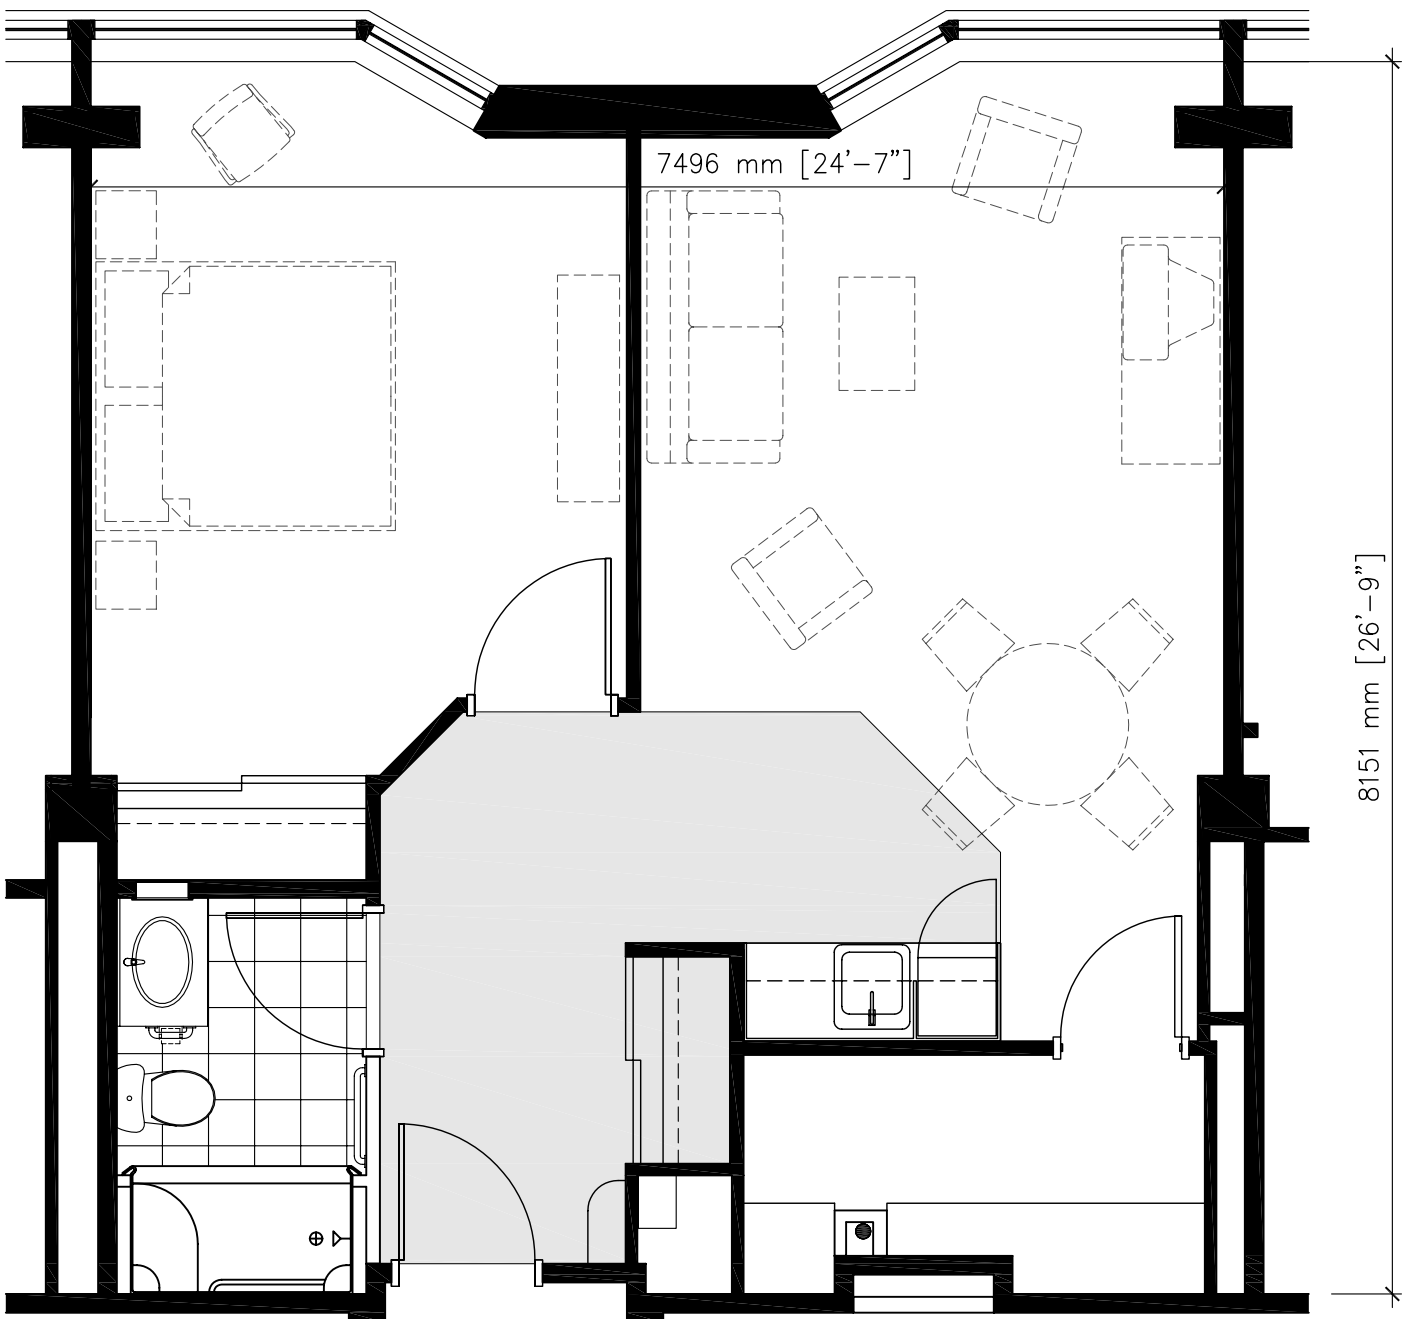

SHEPHERD TERRACE  
Retirement Suites  
Suite type E (2nd floor)

AREA [615.7 ft<sup>2</sup>]