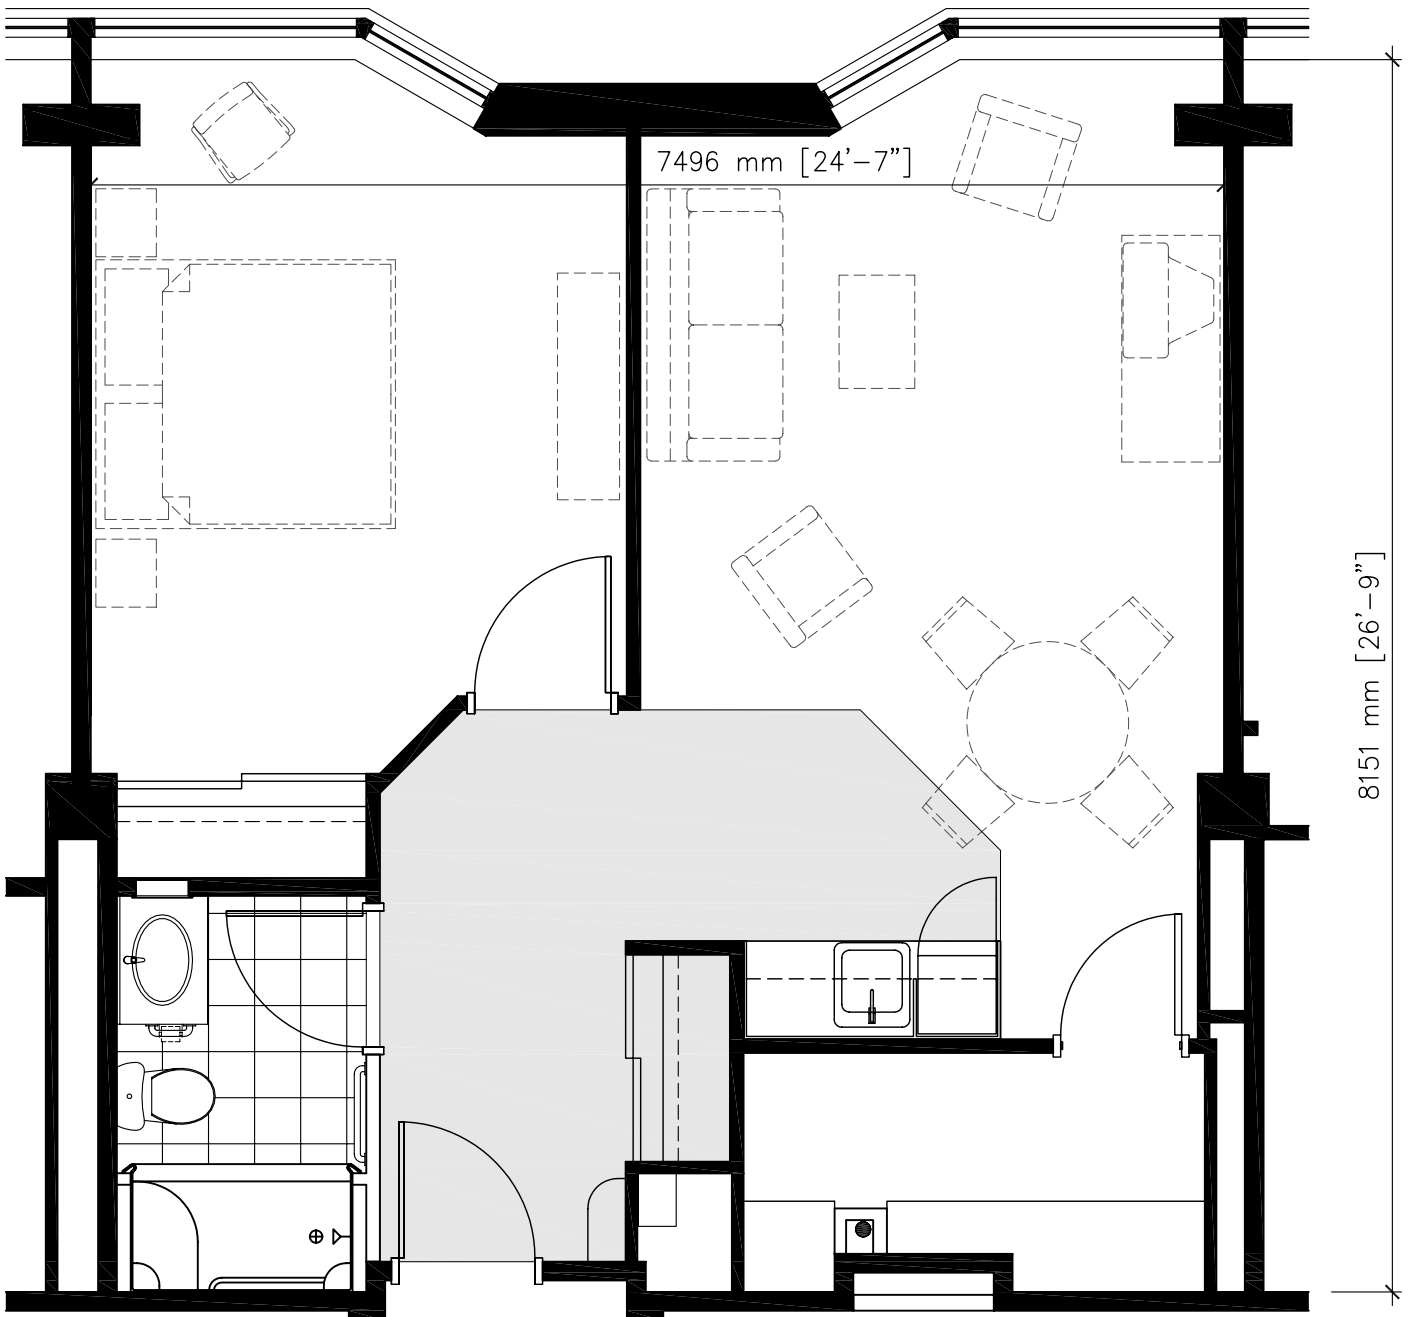

SHEPHERD TERRACE
Retirement Suites
Suite type E (2nd floor)

AREA [615.7 ft²]