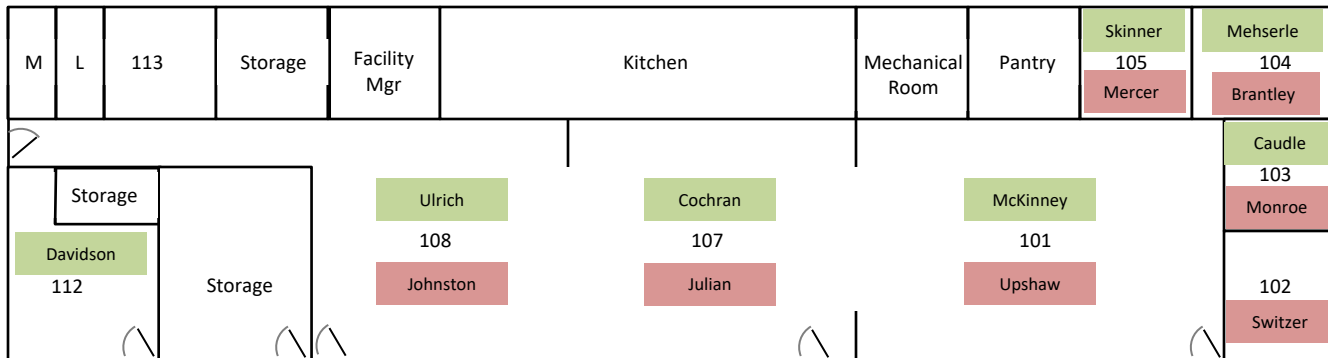

# Fellowship Hall SS Classes

Effective Start of Construction- dates not determined yet.  
It will start soon.

Room	0900	1030	Average Attendance	Estimated Capacity
101	D McKinney	A Upshaw	30/20	45
102		G Switzer	3	12
103	J Caudle	M Monroe	6/4	10
104	J/M Mehserle	J Brantley	13/11	15
105	D Skinner	B Mercer	6/5	12
106				10
107	B Cochran	L Julian	17/17	25
108	Dr. Ulrich	J Johnston	8/12	19
112	E Davidson		12	16