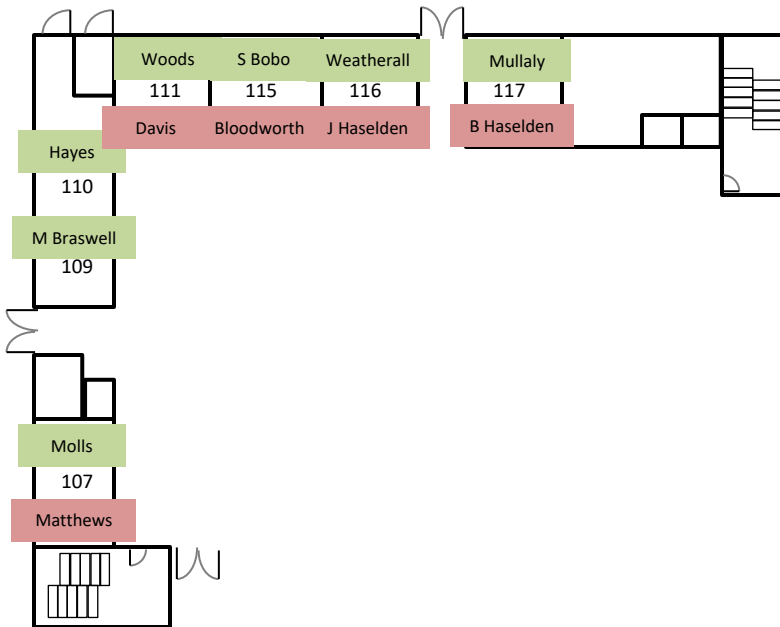

# Fellowship Hall SS Classes

Effective Start of Construction- dates not determined yet.  
It will start soon.

Room	0900	1030	Average Attendance	Estimated Capacity
101	D McKinney	A Upshaw	30/20	45
102		G Switzer	3	12
103	J Caudle	M Monroe	6/4	10
104	J/M Mehserle	J Brantley	13/11	15
105	D Skinner	B Mercer	6/5	12
106				10
107	B Cochran	L Julian	17/17	25
108	Dr. Ulrich	J Johnston	8/12	19
112	E Davidson		12	16

Legend:	
Class-time	Color
0900	<span style="background-color: #c8e6c9; border: 1px solid black; display: inline-block; width: 15px; height: 10px;"></span>
1030	<span style="background-color: #e57373; border: 1px solid black; display: inline-block; width: 15px; height: 10px;"></span>

# CLC SS Classes

Effective Start of Construction- dates not determined yet.

It will start soon.

1<sup>st</sup> Floor

2<sup>nd</sup> Floor

Legend:	
Class-time	Color
0900	<span style="background-color: #90EE90; border: 1px solid black; display: inline-block; width: 15px; height: 10px;"></span>
1030	<span style="background-color: #F08080; border: 1px solid black; display: inline-block; width: 15px; height: 10px;"></span>