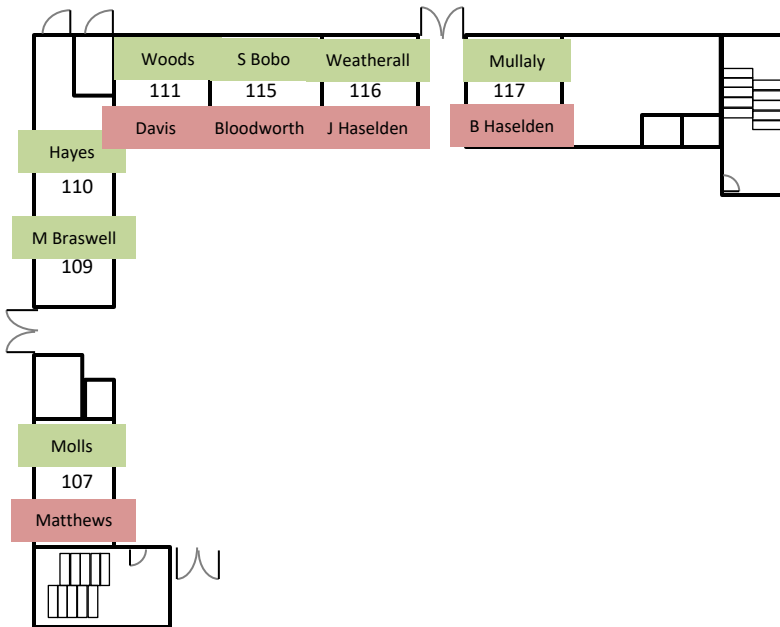

CLC SS Classes

Effective Start of Construction- dates not determined yet.

It will start soon.

1st Floor

2nd Floor

Legend:	
Class-time	Color
0900	
1030	

Room	0900	1030	Average Attendance	Estimated Capacity
C107	Molls	L Matthews	10/12	20
C108				15
C109	M Braswell		3	15
C110	V Hayes		6	16
C111	Woods	J Davis	4/9	18
C115	S Bobo	M Bloodworth	7/8	20
C116	Weatherall	J Haselden	5/12	25
C117	Mullaly	B Haselden	12/22	35

Room	0900	1030	Average Attendance	Estimated Capacity
C201	E Bobo		17	35
C203	Holmes		7	25
C204	Armstrong		14	15
C205	Boyd		14	25
C206	K Braswell		3	20
C210	Thompson		4	15
C213	Ham		6	15