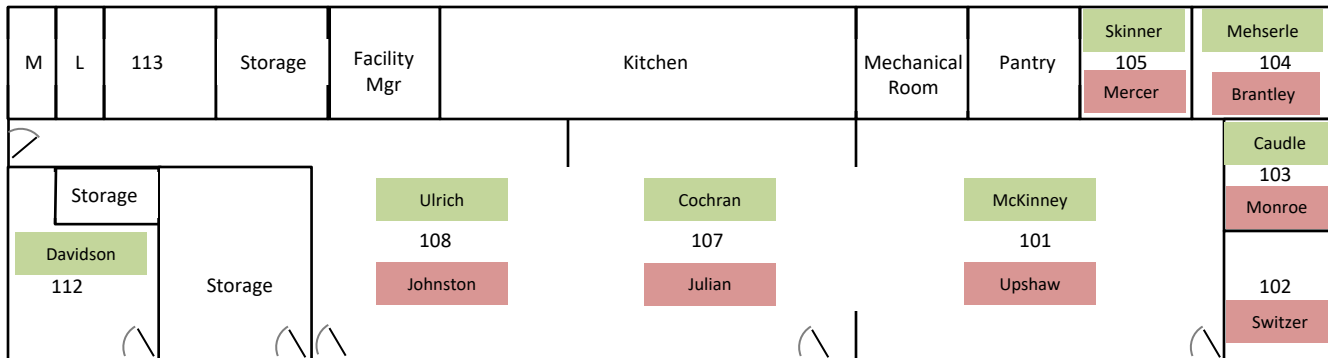

Fellowship Hall SS Classes

Effective Start of Construction- dates not determined yet.
It will start soon.

Room	0900	1030	Average Attendance	Estimated Capacity
101	D McKinney	A Upshaw	30/20	45
102		G Switzer	3	12
103	J Caudle	M Monroe	6/4	10
104	J/M Mehserle	J Brantley	13/11	15
105	D Skinner	B Mercer	6/5	12
106				10
107	B Cochran	L Julian	17/17	25
108	Dr. Ulrich	J Johnston	8/12	19
112	E Davidson		12	16

Legend:	
Class-time	Color
0900	
1030	