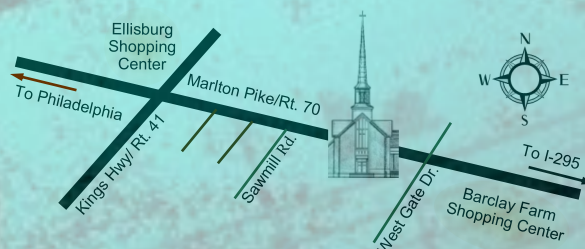

Name _____

Address _____

Address _____

City _____

State, Zip _____

Telephone _____

E-Mail _____

Please make checks payable to
Trinity Presbyterian Church (USA)
with TCCS noted in the memo line and mail to:

Trinity Community Concert Series
Trinity Presbyterian Church (USA)
499 Route 70 East
Cherry Hill, NJ 08034

Welcome to our 29th Season!

The Trinity Community Concert Series is proud to present the 2018-2019 season of concerts for Cherry Hill and the surrounding community!

All events are:

- Open to the public in the beautifully refurbished sanctuary of Trinity Presbyterian Church,
- Handicapped accessible,
- Free of charge, thanks to the generosity of our financial supporters, and
- Followed by an artists' reception.

Contributions are 100% tax deductible to the fullest extent provided by law and welcome at any time. We invite you to join our list of supporters who enable us to present excellent concerts here in southwestern New Jersey.

For more information about the Trinity Community Concert Series, contact:

Lisa K. Marcelli
Director of Music
lisa.marcelli@trinpres.org
(856) 428-2050

Trinity Presbyterian Church (USA)
499 Route 70 East, Cherry Hill, NJ 08034
Tel: (856) 428-2050 • Fax: (856) 795-8471
trinpres@trinpres.org • www.trinpres.org