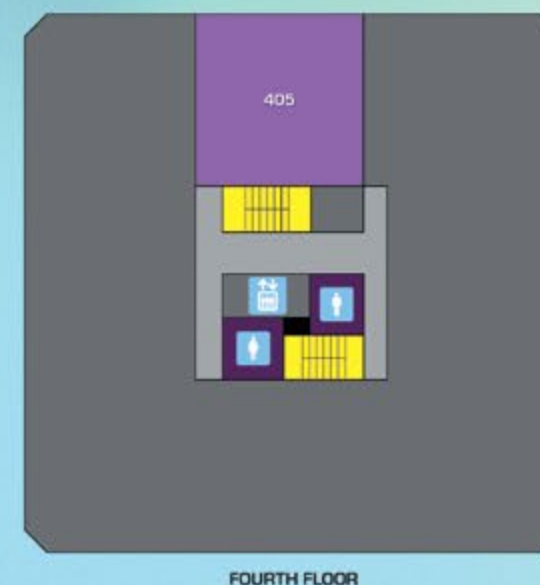

CROSS ROADS CENTER

First Baptist Norfolk

LIFE
groups
Guide
and
Building Maps

312 Kempsville Road Norfolk, VA 23502
757-461-3226 firstnorfolk.org