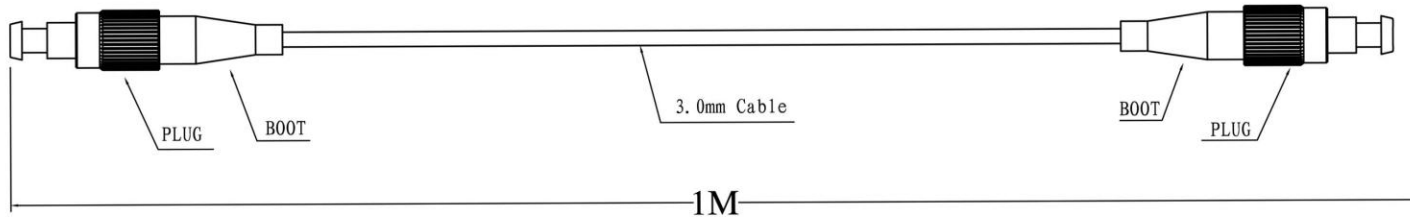

SIMPLEX FIBER OPTIC CABLE FC/APC-FC/APC 8.3/125

Specifications:

Fiber Mode	SM
Type	FC/APC-FC/APC
Cable Diameter (mm)	Φ 3.0
Cable Color	Yellow
Core Diameter (um)	8.3/125
Insertion Loss (dB)	≤0.25
Return Loss (dB)	≥60
Operating Temperature (°C)	-40~+75
Storage Temperature (°C)	-40~+85

UNIT	mm	PAGE	1/1	MODEL	FC/APC-FC/APC
SCALE	1.000	DRAW	Shen	DRAW NO.	FBK-FC-FC-001
MAT.		CHECK		NAME	FC-FC-Patchcords
DATE	12-Dec-12	APPR.		MAT_NO.	FBK-FC-FC-001