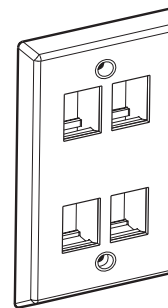

- Stainless Steel wallplates utilize DataGate Plus Jacks and single-position fiber and copper modules
- Perfect for schools and other institutional applications
- Low profile for inconspicuous network connecting
- Rear loading to reduce tampering

Approvals: UL 1863

Material: Stainless Steel and Thermoplastic UL94V-0

Reference Information

Parts List

- Wallplate
- (2) Mounting Screws

1 Port Wallplate

Dimensions: 115.06mm x 70.10mm x 10.41mm
4.53"H x 2.76"W x .41"D
Shipping Weight: 64g (2.3 oz.)

3 Port Wallplate

Dimensions: 115.06mm x 70.10mm x 10.41mm
4.53"H x 2.76"W x .41"D
Shipping Weight: 64g (2.3 oz.)

2 Port Wallplate

Dimensions: 115.06mm x 70.10mm x 10.41mm
4.53"H x 2.76"W x .41"D
Shipping Weight: 64g (2.3 oz.)

4 Port Wallplate

Dimensions: 115.06mm x 70.10mm x 10.41mm
4.53"H x 2.76"W x .41"D
Shipping Weight: 64g (2.3 oz.)

6 Port Wallplate

Dimensions: 115.06mm x 70.10mm x 10.41mm
4.53"H x 2.76"W x .41"D
Shipping Weight: 64g (2.3 oz.)