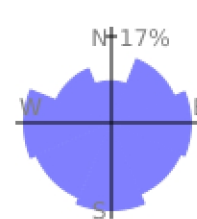

Measured Profile

range 5830' to 8940' gain 14252' loss 13412' exaggeration 23.7x

Slope Angle (top), Land Cover (middle), Tree Cover (bottom)

Elevation

Min null'
 Avg null'
 Max null'
 Delta null'

Slope

Min 1°
 Avg 15°
 Max 41°

Aspect

Tree Cover

Land Cover

■ null 66%
 ■ null 29%
 ■ null 3%