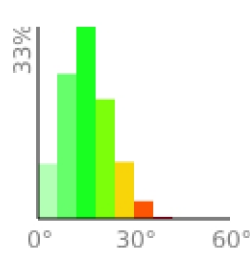

Measured Profile

range 5830' to 8940' gain 14252' loss 13412' exaggeration 23.7x

Slope Angle (top), Land Cover (middle), Tree Cover (bottom)

Elevation

Min null'
 Avg null'
 Max null'
 Delta null'

Slope

Min 1°
 Avg 15°
 Max 41°

Aspect

Tree Cover

Land Cover

■ null 66%
 ■ null 29%
 ■ null 3%