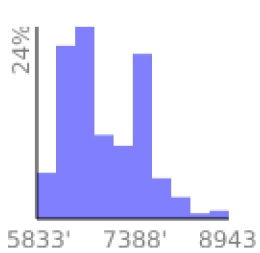

Measured Profile

range 5830' to 8940' gain 14252' loss 13412' exaggeration 23.7x

Slope Angle (top), Land Cover (middle), Tree Cover (bottom)

Elevation

Min null'
 Avg null'
 Max null'
 Delta null'

Slope

Min 1°
 Avg 15°
 Max 41°

Aspect

Tree Cover

Land Cover

■ null 66%
 ■ null 29%
 ■ null 3%