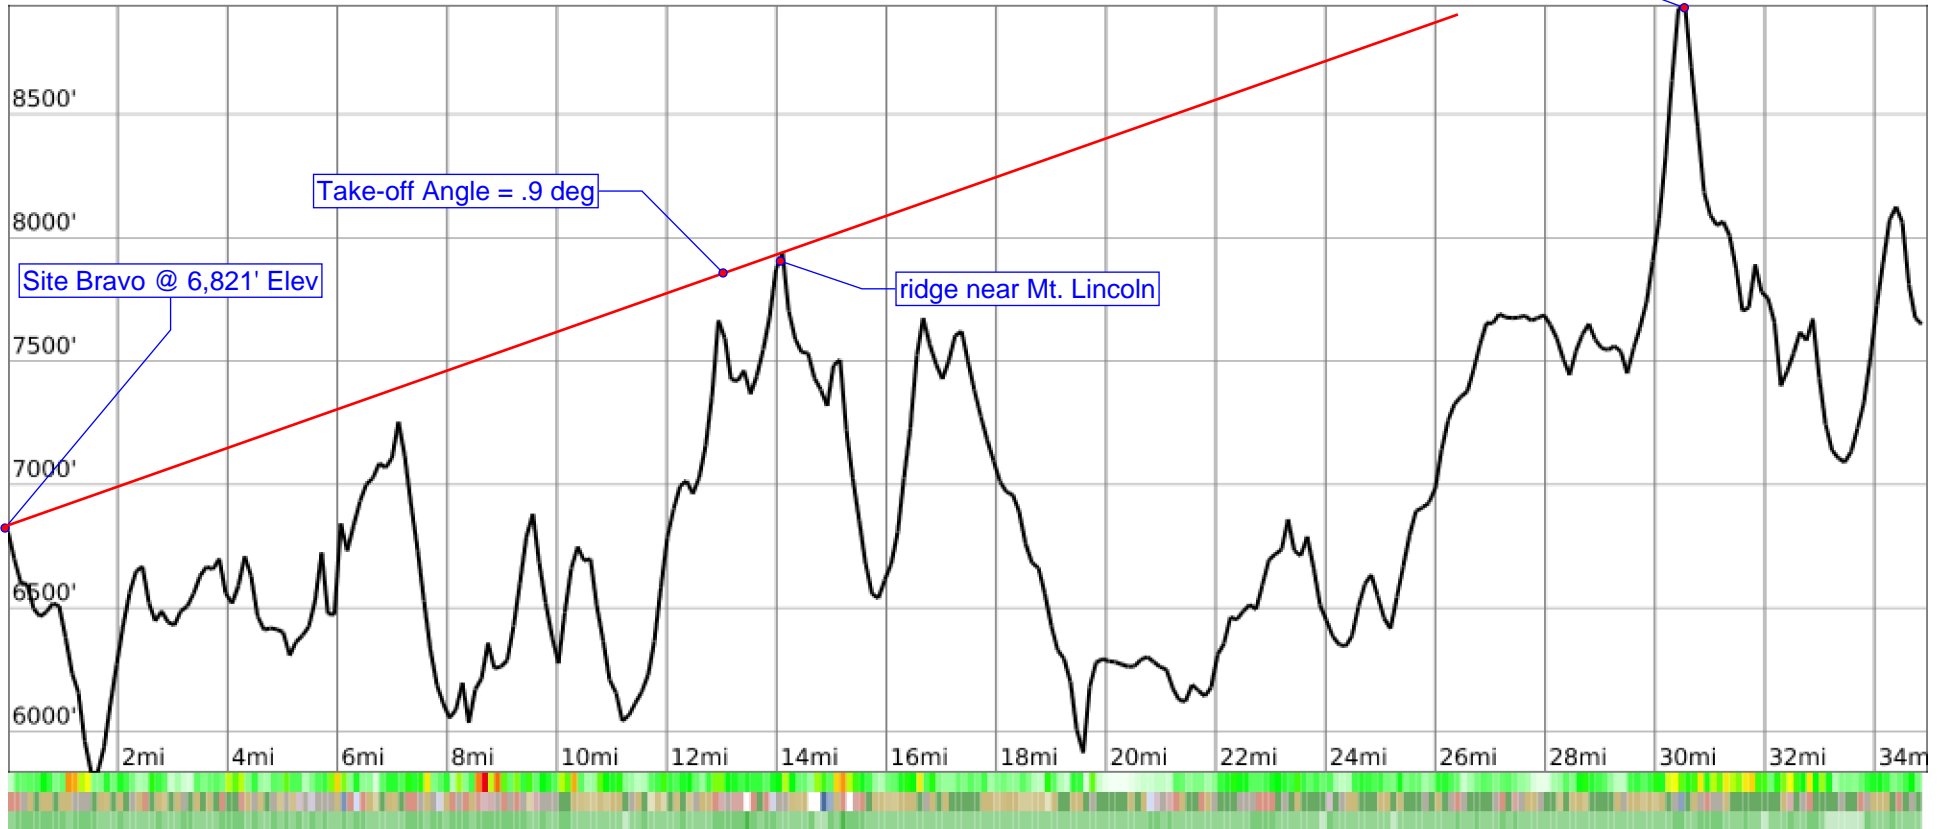

Measured Profile

range 5830' to 8940' gain 14252' loss 13412' exaggeration 23.7x

Slope Angle (top), Land Cover (middle), Tree Cover (bottom)

Elevation

Min null'
 Avg null'
 Max null'
 Delta null'

Slope

Min 1°
 Avg 15°
 Max 41°

Aspect

Tree Cover

Land Cover

■ null 66%
 ■ null 29%
 ■ null 3%