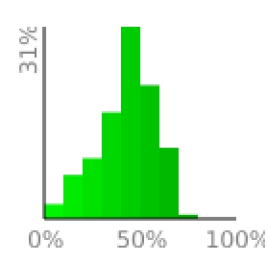

Measured Profile

range 5830' to 8940' gain 14252' loss 13412' exaggeration 23.7x

Slope Angle (top), Land Cover (middle), Tree Cover (bottom)

Elevation

Min null'
 Avg null'
 Max null'
 Delta null'

Slope

Min 1°
 Avg 15°
 Max 41°

Aspect

Tree Cover

Land Cover

■ null 66%
 ■ null 29%
 ■ null 3%