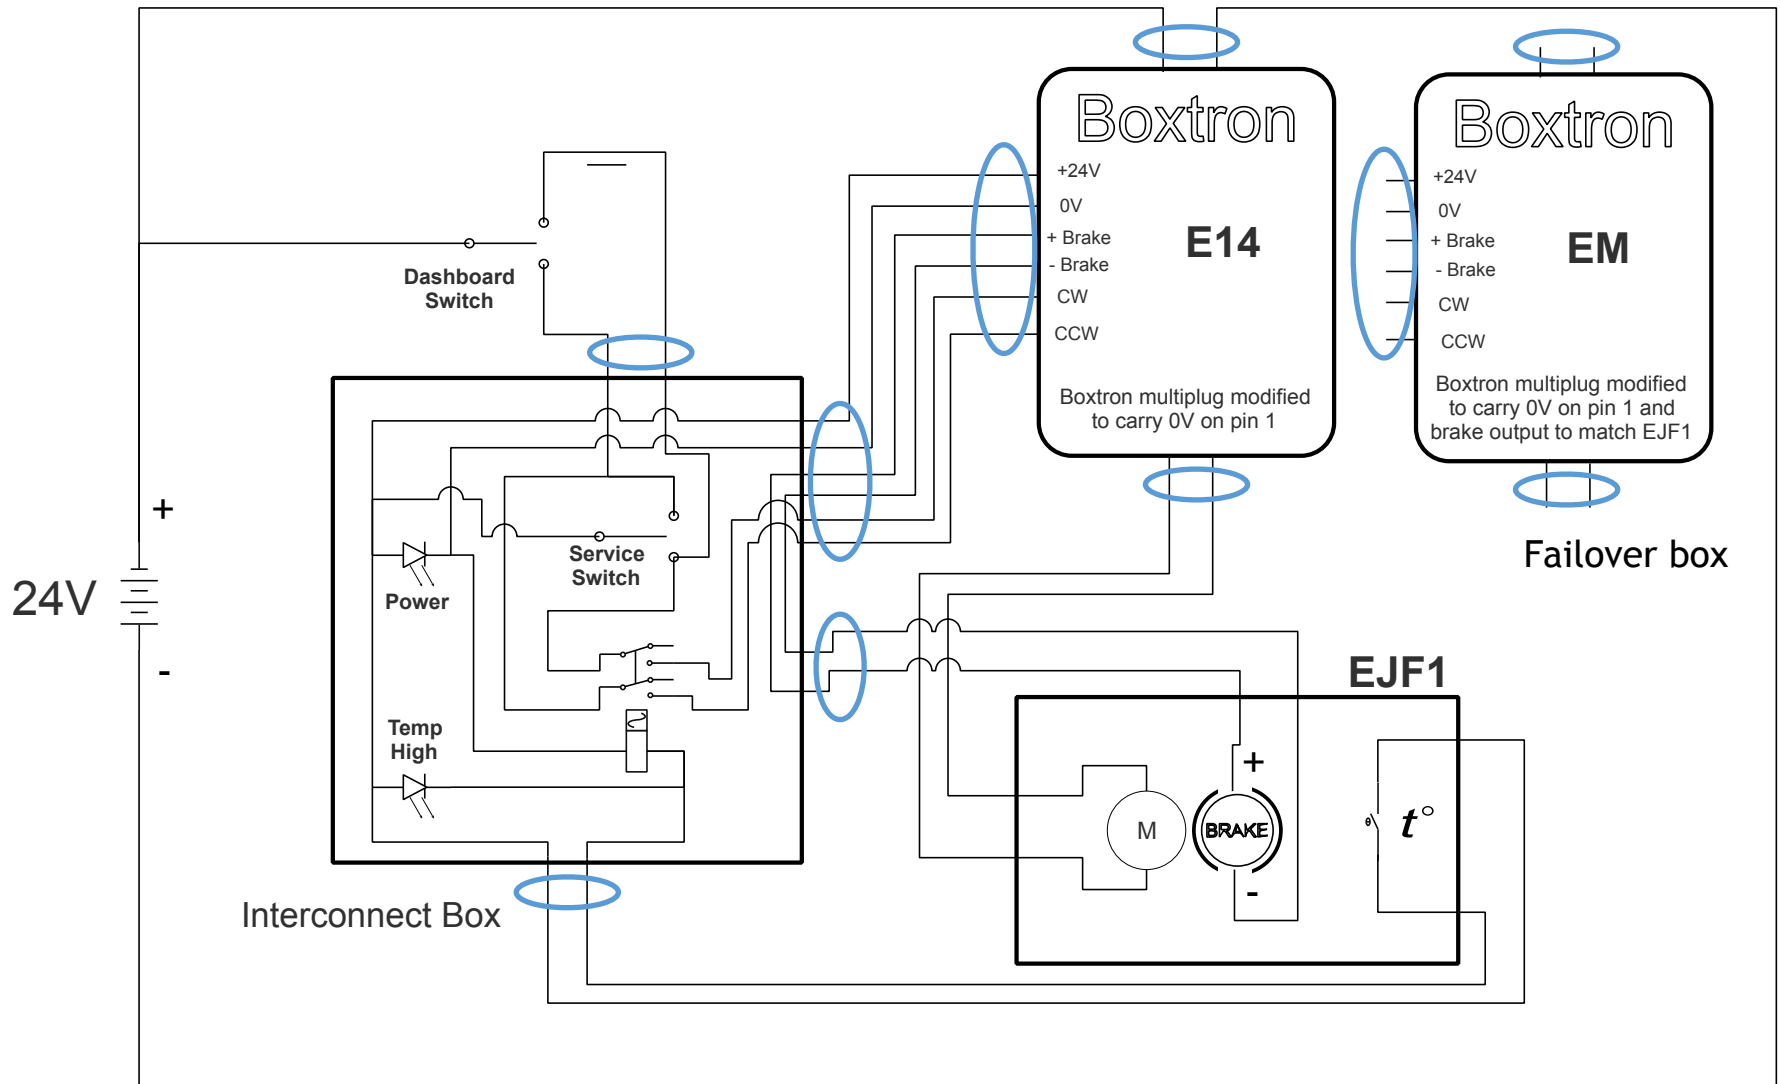

# Electric Scheme Furlers Luna (Amel 54 - 121)

 = Connector