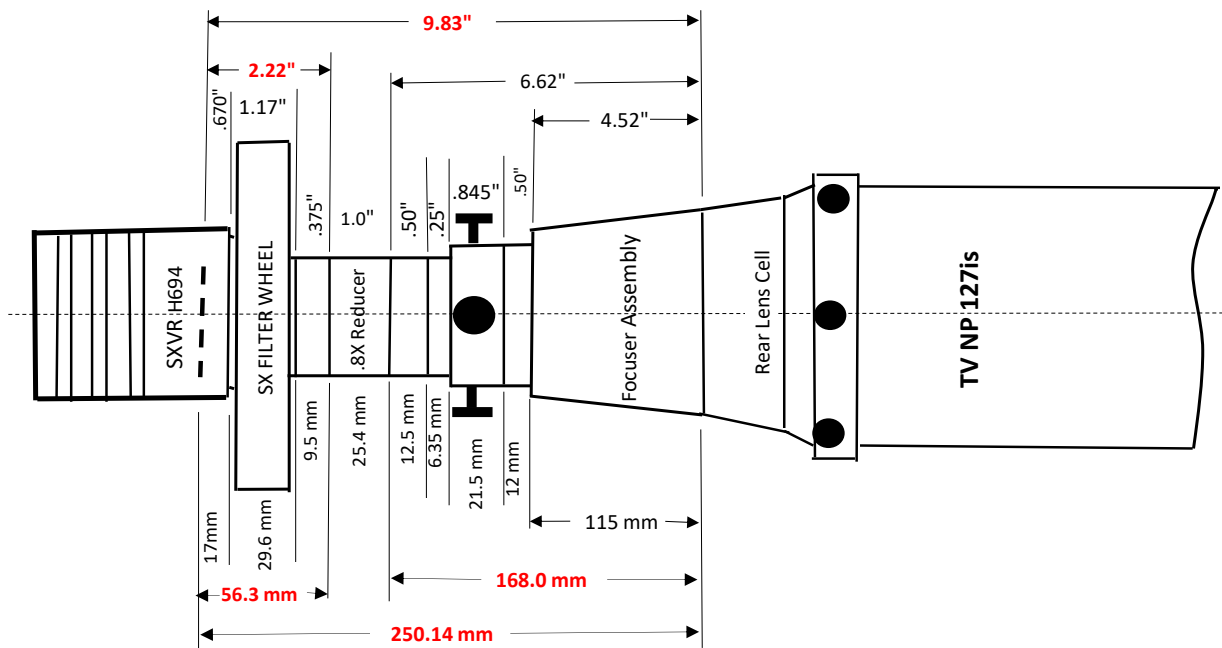

Tele Vue NP 127is/Starlight Xpress SX H694 Camera Image Train Setups
Focal Reducer 528 mm

Native 660 mm F/L

PowerMate 2X 1320mm