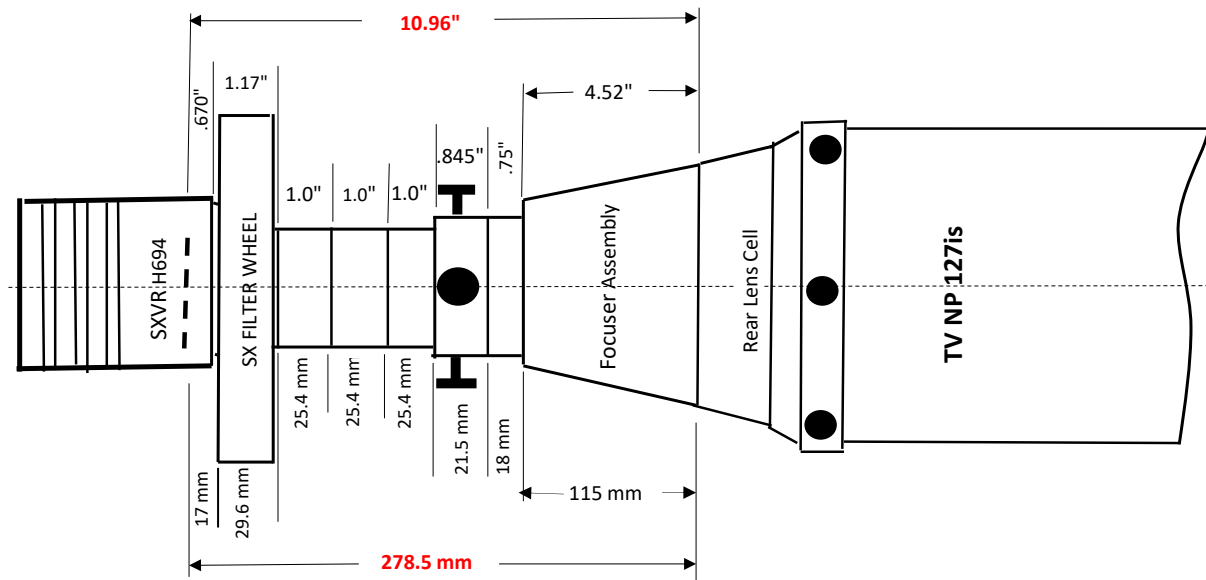

Tele Vue NP 127is/Starlight Xpress SX H694 Camera Image Train Setups
Focal Reducer 528 mm

Native 660 mm F/L

PowerMate 2X 1320mm