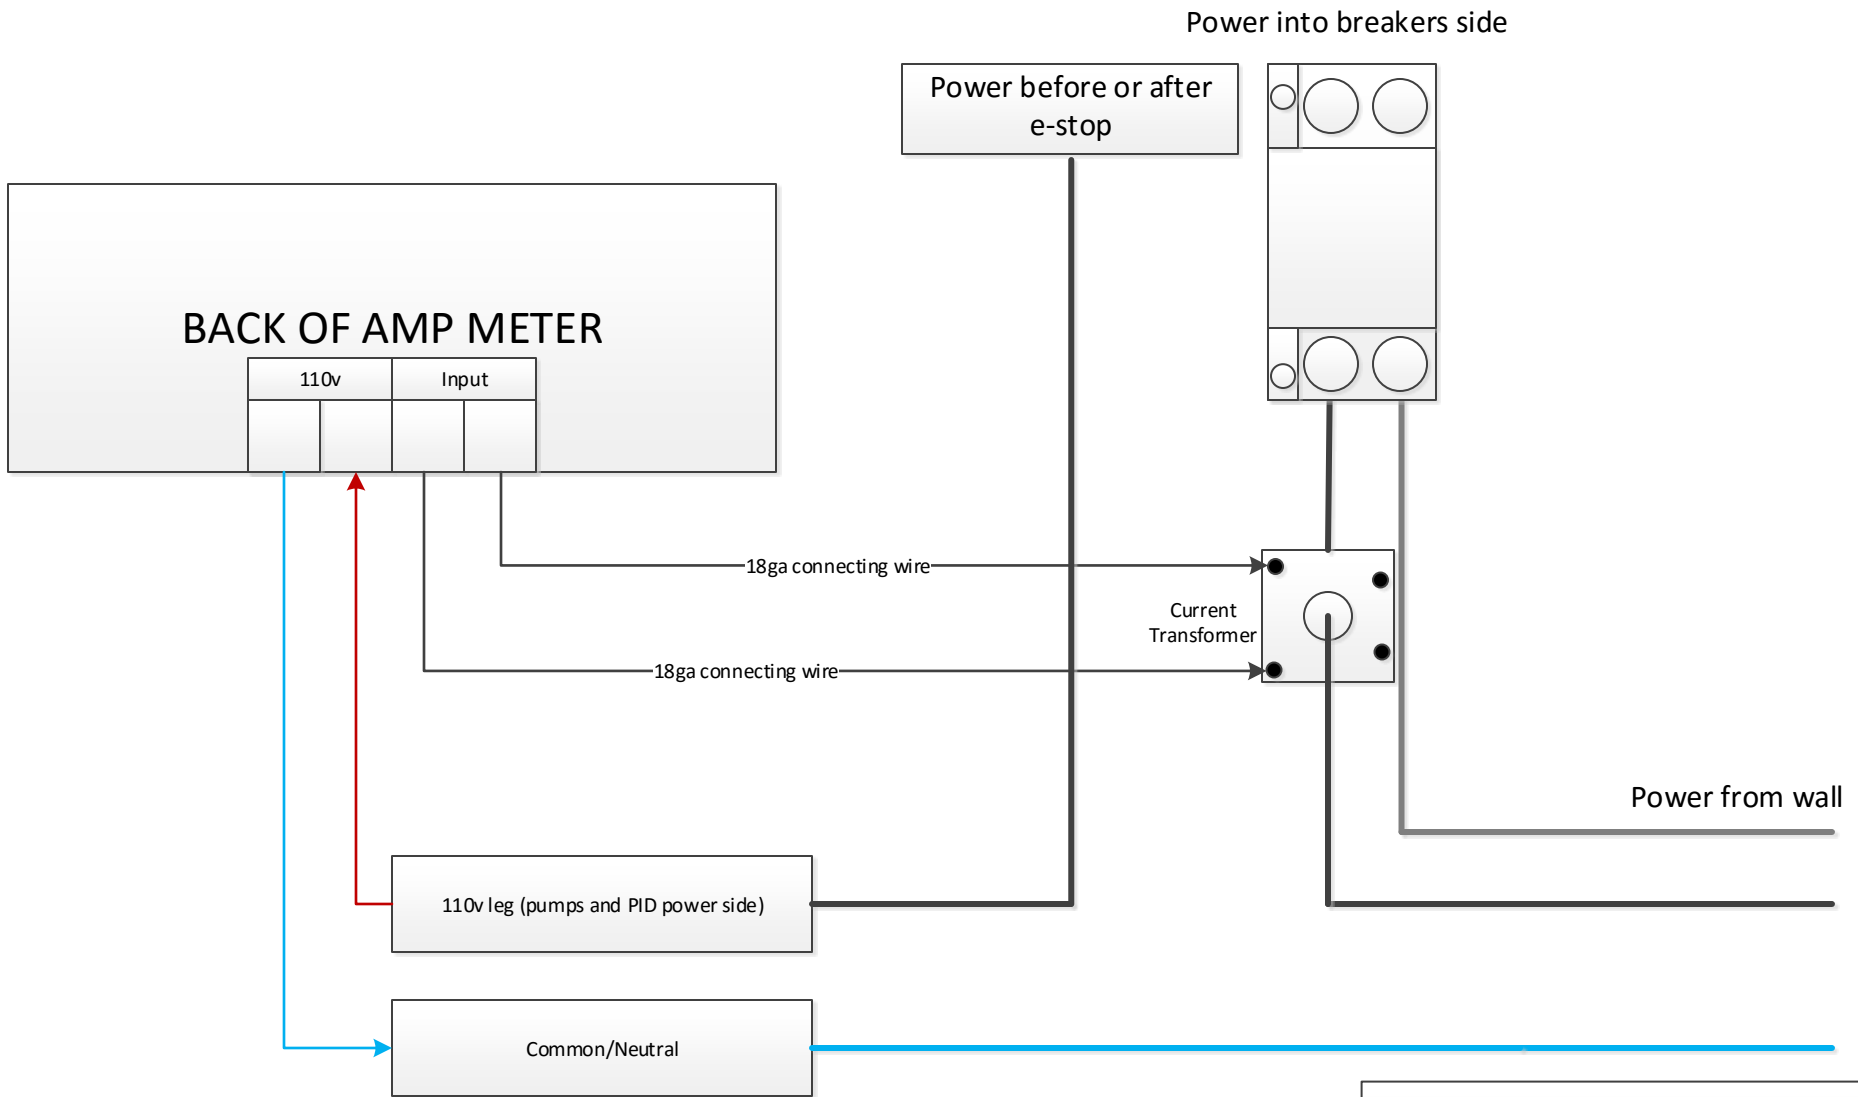

ElectricBrewing
S U P P L Y

Electric Brewing Supply, LLC
 888-316-8159, 906-523-2344
[Http://www.ebrewsupply.com](http://www.ebrewsupply.com)

Volt Meter Wiring How to

Volt Meter	Revision 1 4/2013
More Info: http://help.ebrewsupply.com	