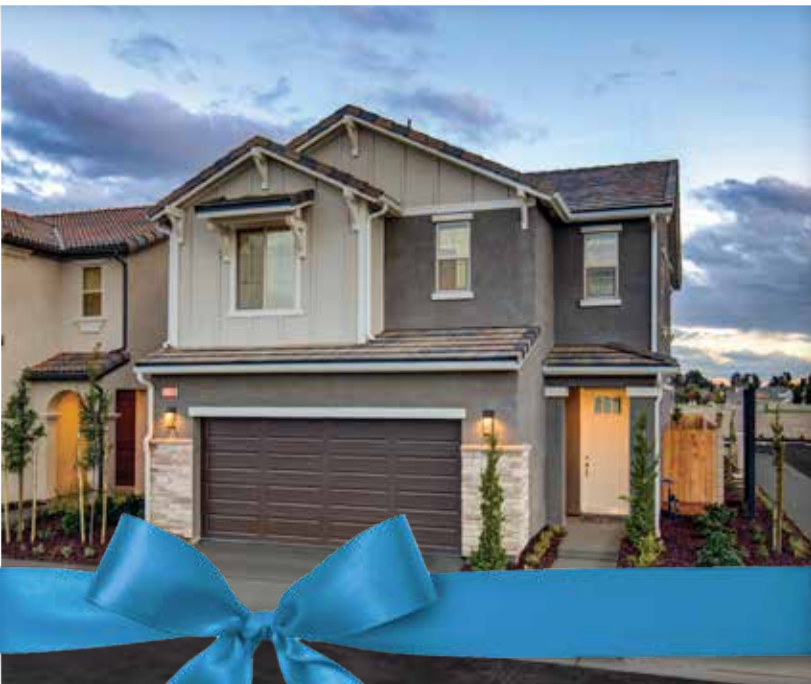

VIA FIORE

— at Copper River Ranch —

Now Available!
Five New Models

Visit the **Via Fiore model center** and **Canvas at Copper** to view the all new models featuring: the **Sofie**, **Zoie**, **Canvas 1**, **Canvas 2** and the **All-New Molly**.

Via Fiore Model Center Info:

Mon.: 12:00 p.m. to 5:30 p.m.

Tue.-Sun.: 9:30 a.m. to 5:30 p.m.

LOCATED AT: 1607 E. Benvenuto Dr.
Fresno, CA 93730

GRANVILLE
HOME of HOPE

NOW OPEN

Construction for the **2018 Granville Home of Hope** is now completed. Make sure that you come by Granville's newest community **Canvas at Copper** to view the grand prize.