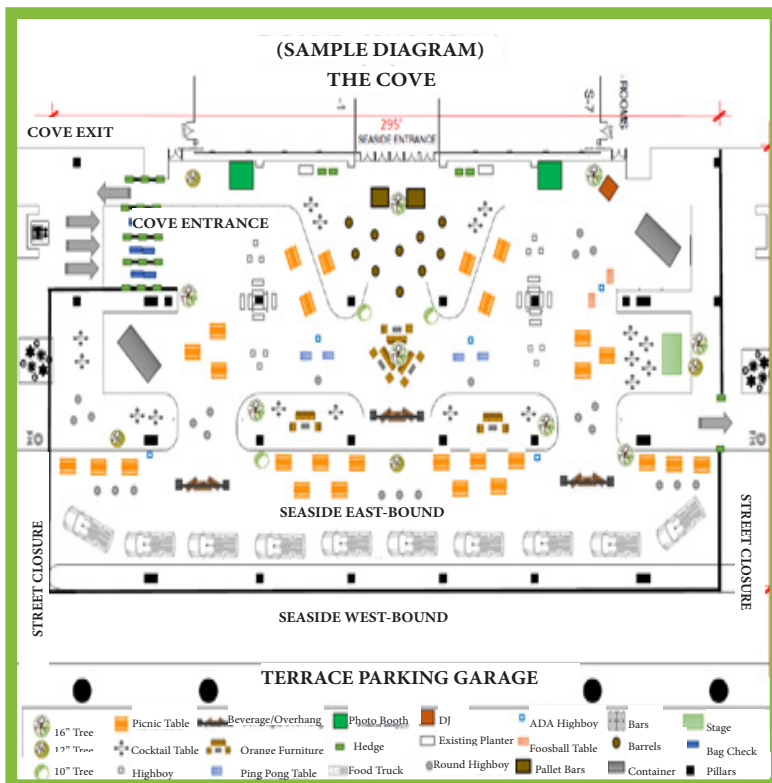

SPECIAL EVENT SPACE THE COVE

The Cove is located on the ground level at Seaside Way between Collins Street & Hart Place (under the Terrace Theater Plaza). Featuring crystal chandeliers hanging from the concrete ceiling with lighting fixtures embedded into the supporting columns designed to look like barnacles, starfish and sand dollars. This allows Meeting and Event Planners a broad palette from which to create their own unique experience.

SERVICES INCLUDED

- Existing Specialty Equipment & Casual Seating
- Outdoor Fire Pits & Torch Heaters
- Stage for Band/DJ - if requested
- Seaside Lobby Restrooms
- Crowd Control
- Emergency Medical Technician
- Stagehand services to operate specialty equipment
- Furniture & equipment included based upon availability

SERVICES NOT INLCUDED

- Box Office
- Parking
- Dock Control - Loading access
- Audio Visual- If required
- Catering / Food Trucks - Exclusive