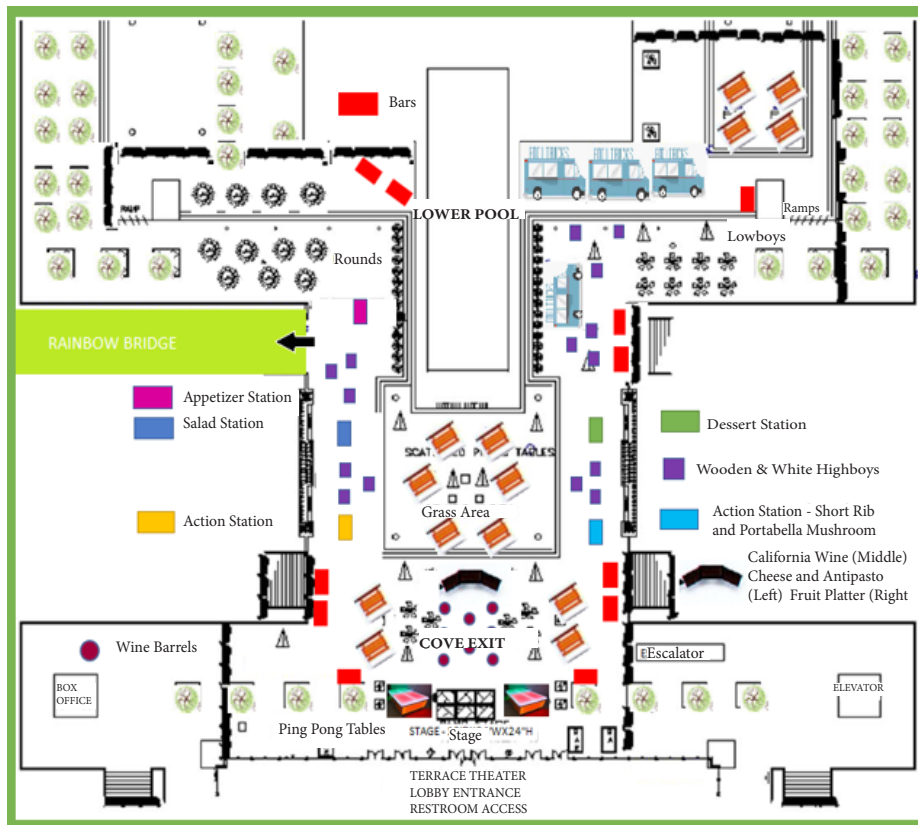

# SPECIAL EVENT SPACE TERRACE PLAZA & LOBBY

The Terrace Plaza is a blank canvas that provides the flexibility to create a dynamic outdoor experience that's classically California.

## CAPACITIES

<b>TERRACE LOBBY</b>	10,090 sq. ft.
Banquet	600 ppl.
Reception	930 ppl.
<b>TERRACE PLAZA</b>	14,789 sq. ft.
Banquet	1,530 ppl.
Reception	3,000 ppl.

# SPECIAL EVENT SPACE THE COVE

The Cove is located on the ground level at Seaside Way between Collins Street & Hart Place (under the Terrace Theater Plaza). Featuring crystal chandeliers hanging from the concrete ceiling with lighting fixtures embedded into the supporting columns designed to look like barnacles, starfish and sand dollars. This allows Meeting and Event Planners a broad palette from which to create their own unique experience.