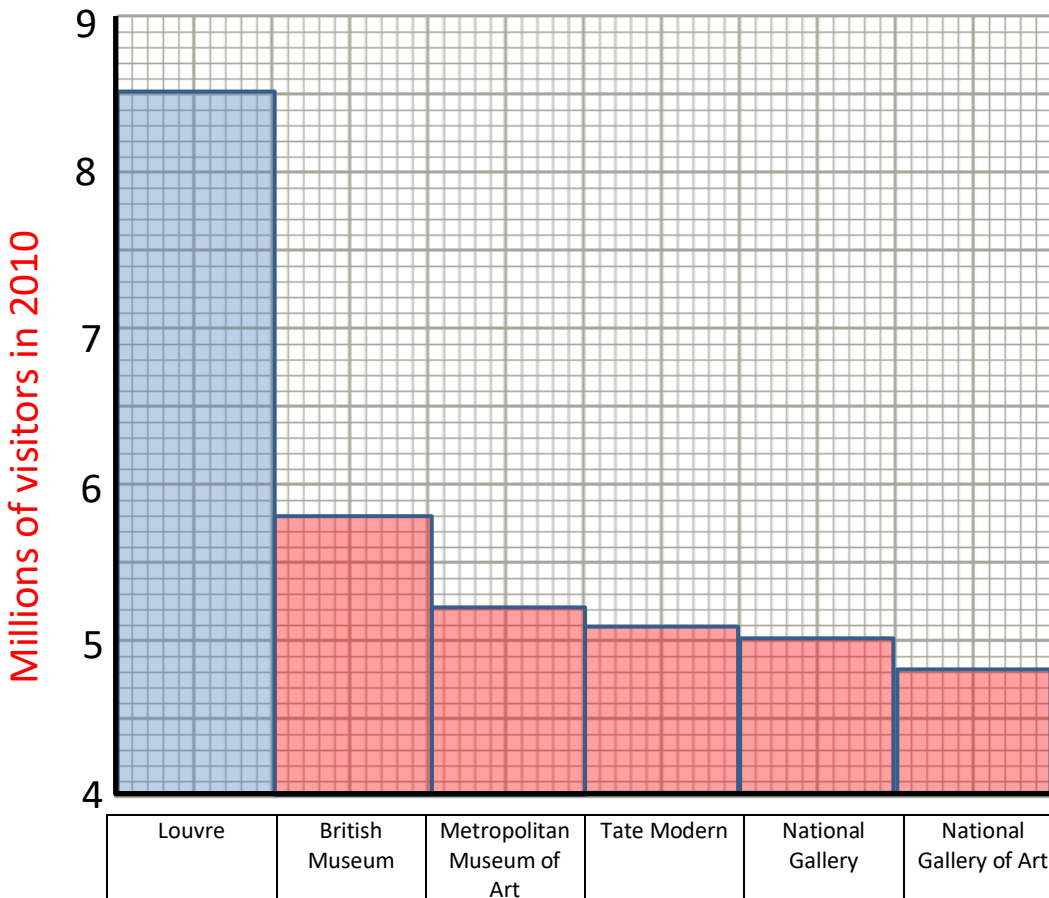

Name

Date

BAR GRAPHS SHEET 4D – MOST VISITED MUSEUMS

Here are some of the most visited museums in the world.

Museum	Where	Visitors in 2010	Nearest 100 thousand
Louvre	Paris	8,500,000	8,500,000
British Museum	London	5,842,140	
Metropolitan Museum of Art	New York	5,216,990	
Tate Modern	London	5,061,170	
National Gallery	London	4,954,410	
National Gallery of Art	Washington	4,775,110	

- 1) Complete the table by rounding the number of visitors to the nearest 100 thousand.
- 2) Complete the bar graph.
- 3) Label the vertical axis.

Source: http://www.aneki.com/most_visited_museums.html

4) What is the difference in visitors between the most visited and least visited museums on the list?

Name

Date

BAR GRAPHS SHEET 4D – MOST VISITED MUSEUMS

ANSWERS

Museum	Where	Visitors in 2010	Nearest 100 thousand
Louvre	Paris	8,500,000	8,500,000
British Museum	London	5,842,140	5,800,000
Metropolitan Museum of Art	New York	5,216,990	5,200,000
Tate Modern	London	5,061,170	5,100,000
National Gallery	London	4,954,410	5,000,000
National Gallery of Art	Washington	4,775,110	4,800,000

1) Complete the table by rounding the number of visitors to the nearest 100 thousand.

2) Complete the bar graph.

3) Label the vertical axis.

Source: http://www.aneki.com/most_visited_museums.html

4) What is the difference in visitors between the most visited and least visited museums on the list? **3,724,890**