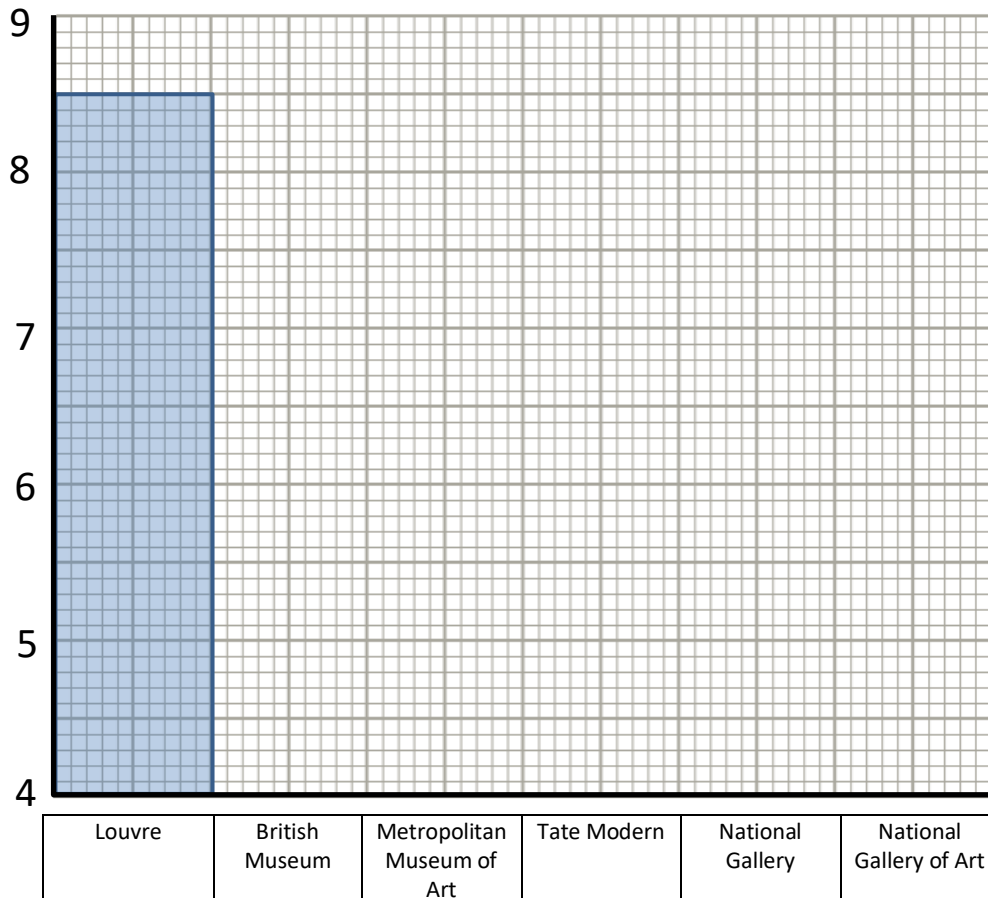

Name

Date

BAR GRAPHS SHEET 4D – MOST VISITED MUSEUMS

Here are some of the most visited museums in the world.

Museum	Where	Visitors in 2010	Nearest 100 thousand
Louvre	Paris	8,500,000	8,500,000
British Museum	London	5,842,140	
Metropolitan Museum of Art	New York	5,216,990	
Tate Modern	London	5,061,170	
National Gallery	London	4,954,410	
National Gallery of Art	Washington	4,775,110	

- 1) Complete the table by rounding the number of visitors to the nearest 100 thousand.
- 2) Complete the bar graph.
- 3) Label the vertical axis.

Source: http://www.aneki.com/most_visited_museums.html

4) What is the difference in visitors between the most visited and least visited museums on the list?

Name

Date

BAR GRAPHS SHEET 4D – MOST VISITED MUSEUMS

ANSWERS

Museum	Where	Visitors in 2010	Nearest 100 thousand
Louvre	Paris	8,500,000	8,500,000
British Museum	London	5,842,140	5,800,000
Metropolitan Museum of Art	New York	5,216,990	5,200,000
Tate Modern	London	5,061,170	5,100,000
National Gallery	London	4,954,410	5,000,000
National Gallery of Art	Washington	4,775,110	4,800,000

1) Complete the table by rounding the number of visitors to the nearest 100 thousand.

2) Complete the bar graph.

3) Label the vertical axis.

Source: http://www.aneki.com/most_visited_museums.html

4) What is the difference in visitors between the most visited and least visited museums on the list? **3,724,890**