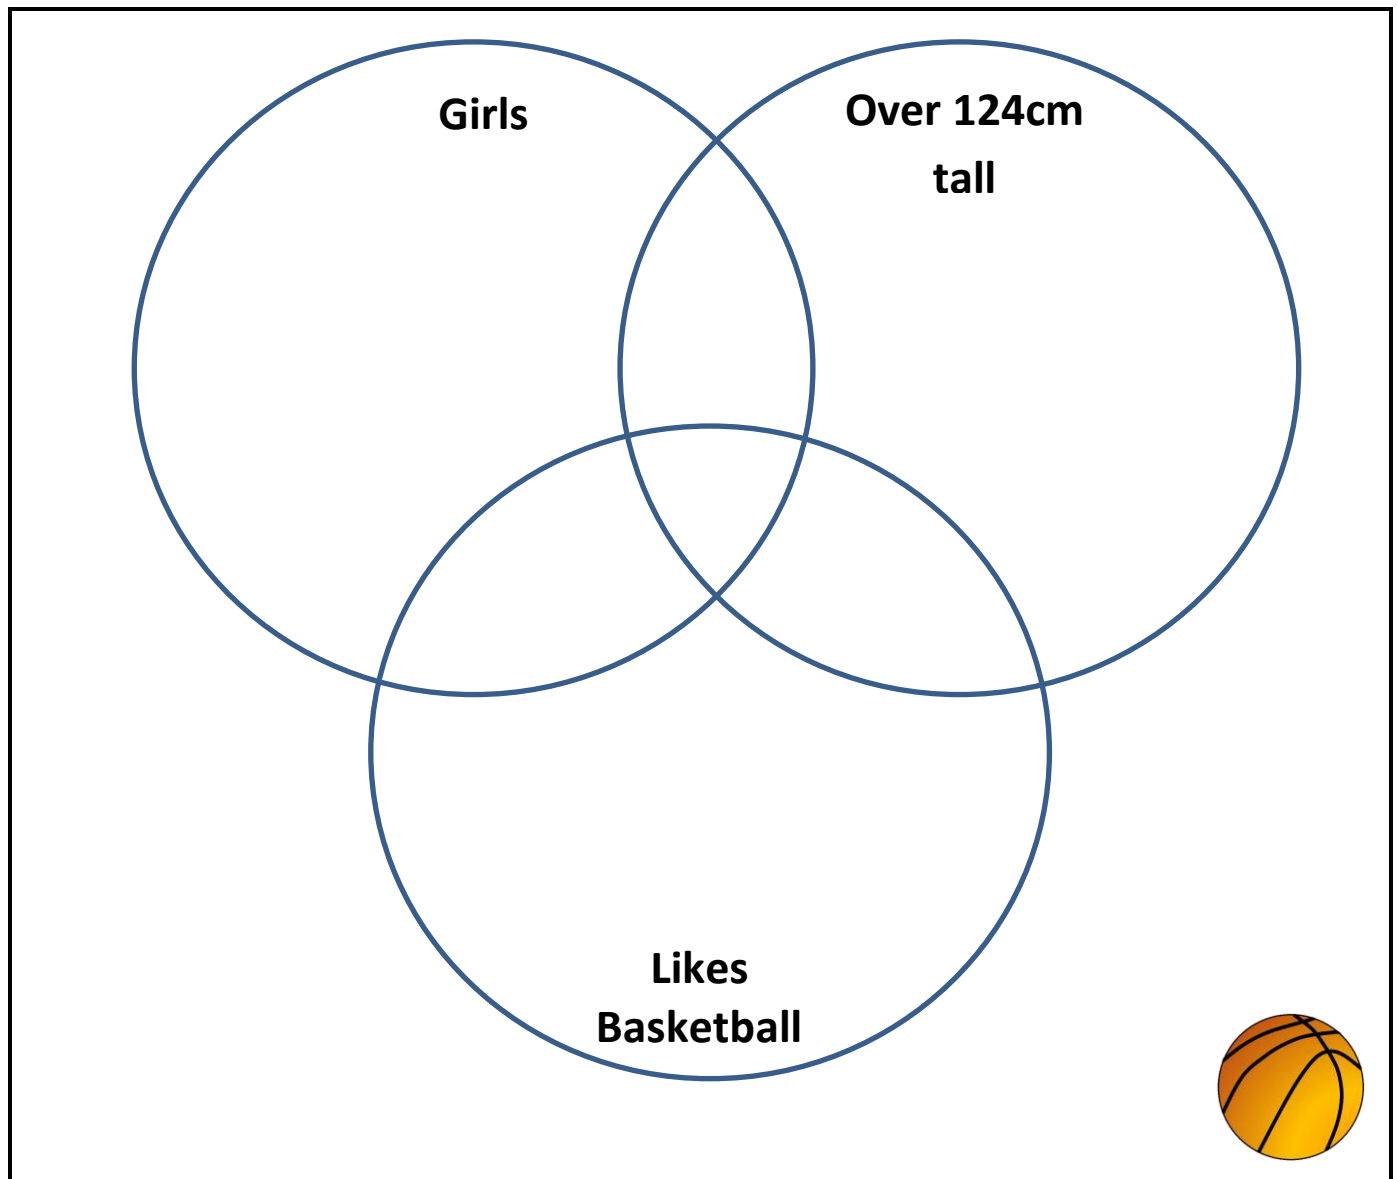

Name

Date

3 CIRCLE VENN DIAGRAM SHEET 3:1

Put these people in the correct places in these Venn diagrams.

	Ben	Ayesha	Kate	Max	Kyle	Holly
Boy/Girl	boy	girl	girl	boy	boy	girl
Age	7	9	8	6	8	8
Height (cm)	116	132	135	114	121	122
Likes basketball	no	yes	no	yes	yes	no

Name

Date

3 CIRCLE VENN DIAGRAM SHEET 3:1 ANSWERS

	Ben	Ayesha	Kate	Max	Kyle	Holly
Boy/Girl	boy	girl	girl	boy	boy	girl
Age	7	9	8	6	8	8
Height (cm)	116	132	135	114	121	119
Likes basketball	no	yes	no	yes	yes	no