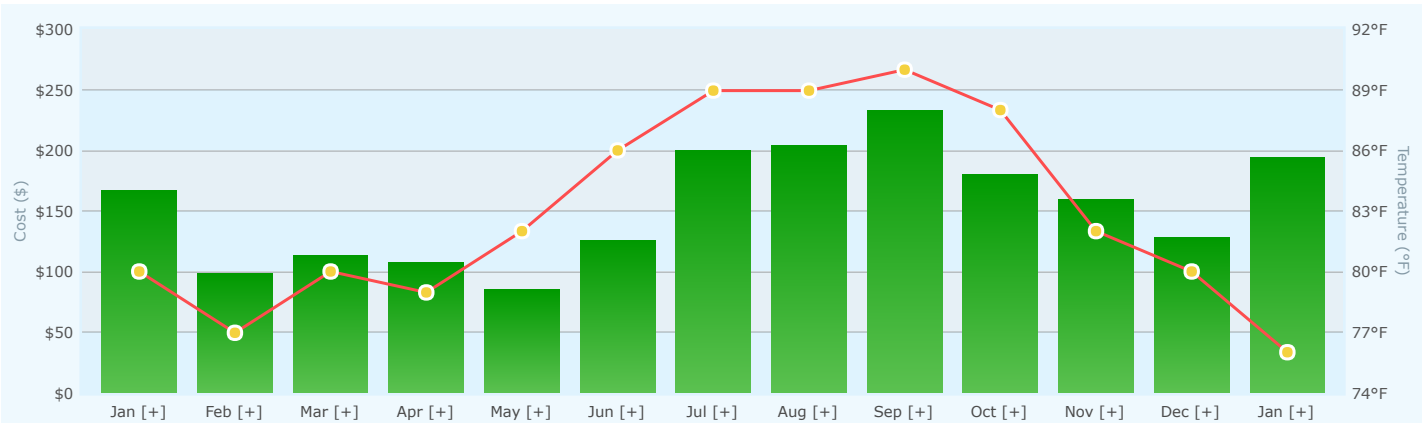

Address: 3217 Cove Rd, Jupiter, FL 33469

Energy Usage Information

Use this graph to view your energy usage for the selected period. Select from the tools below to customize the graph. Choose a tab to change the selected view.

Print

Usage for: Jan.2017 - Jan.2018. Average monthly usage: \$154.00 (1299 kWh)

Graph by :

[+] Detail Available

Previous Year

- Usage
- Select Humidity
- Usage in \$
- Average High Temp