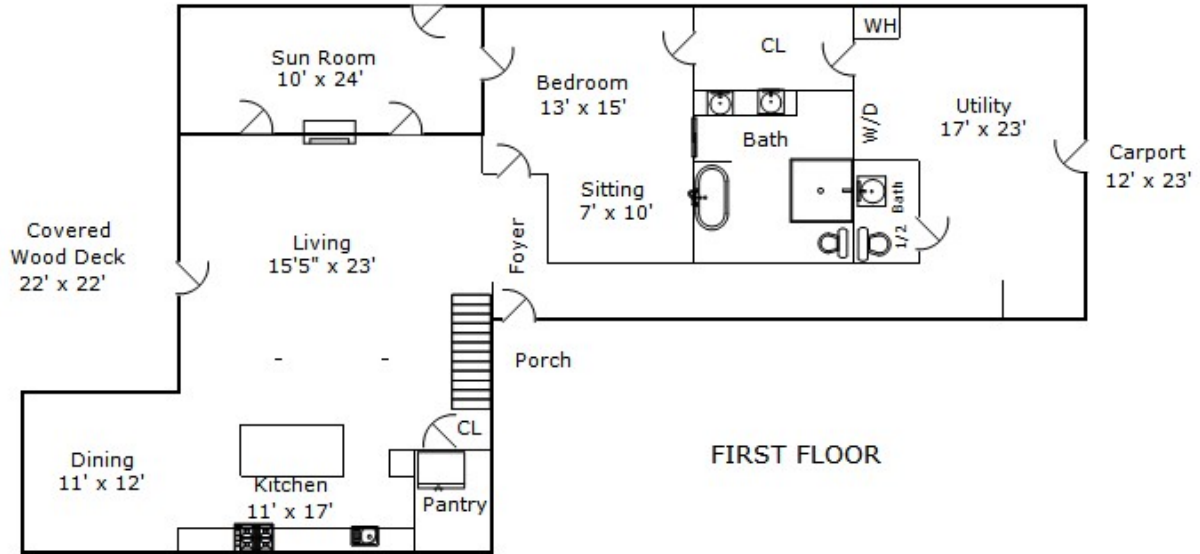

3767 County Road 2512, Royse City 75189

Square Footage

Total AC: 3394 sq. ft.
 First Floor: 2071 sq. ft.
 Second Floor: 1323 sq. ft.

Monica Dorman 214-500-0686 monica@LMDormanGroup.com