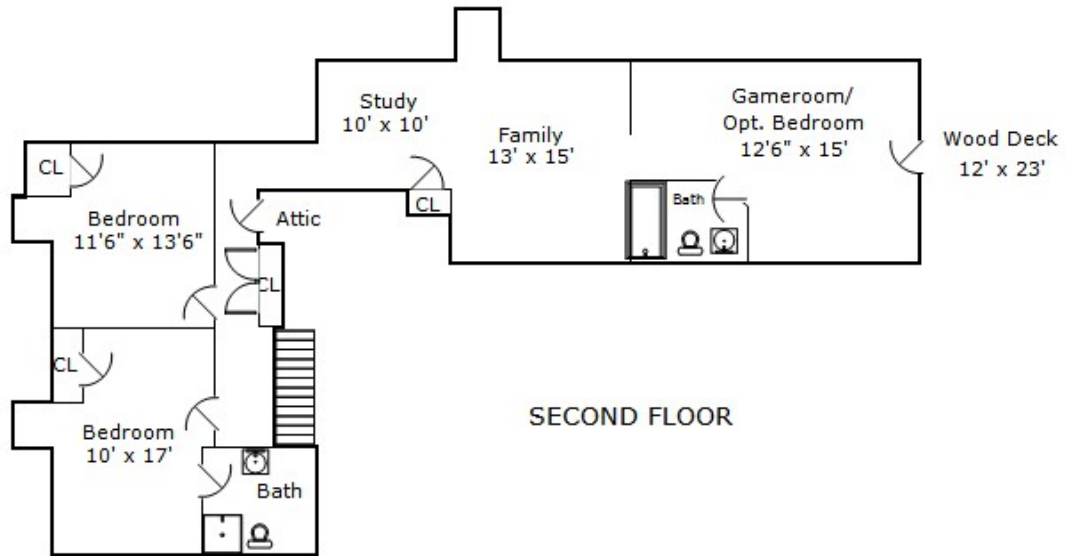

3767 County Road 2512, Royse City 75189

Square Footage

Total AC: 3394 sq. ft.
 First Floor: 2071 sq. ft.
 Second Floor: 1323 sq. ft.

Monica Dorman 214-500-0686 monica@LMDormanGroup.com