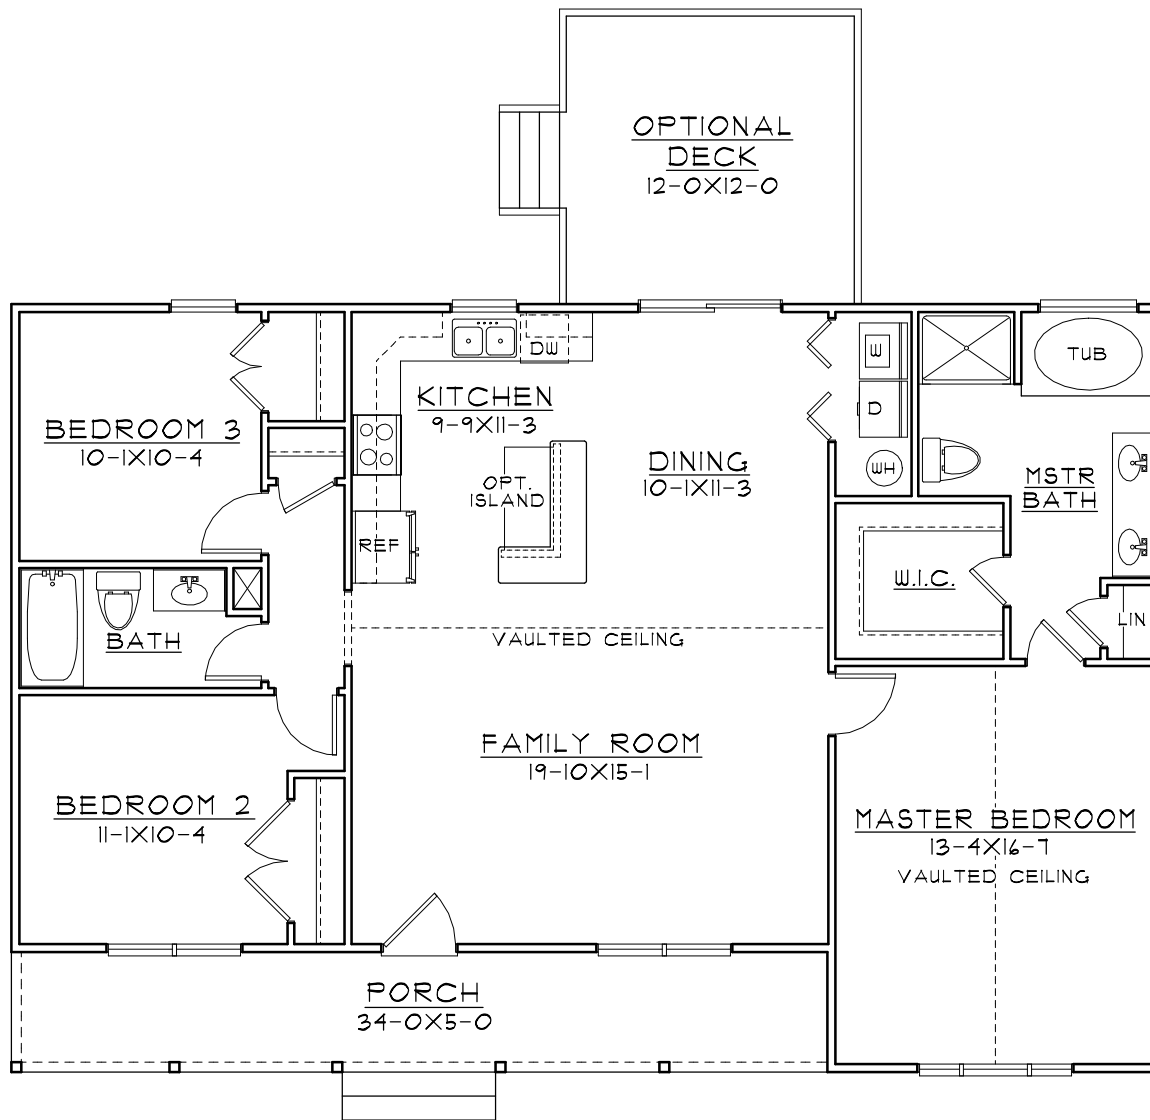

"LATANE LANE"
GRAY CONSTRUCTION INC.

FIRST FLOOR PLAN

1366 SQ. FT.

"LATANE LANE"

GRAY CONSTRUCTION INC.