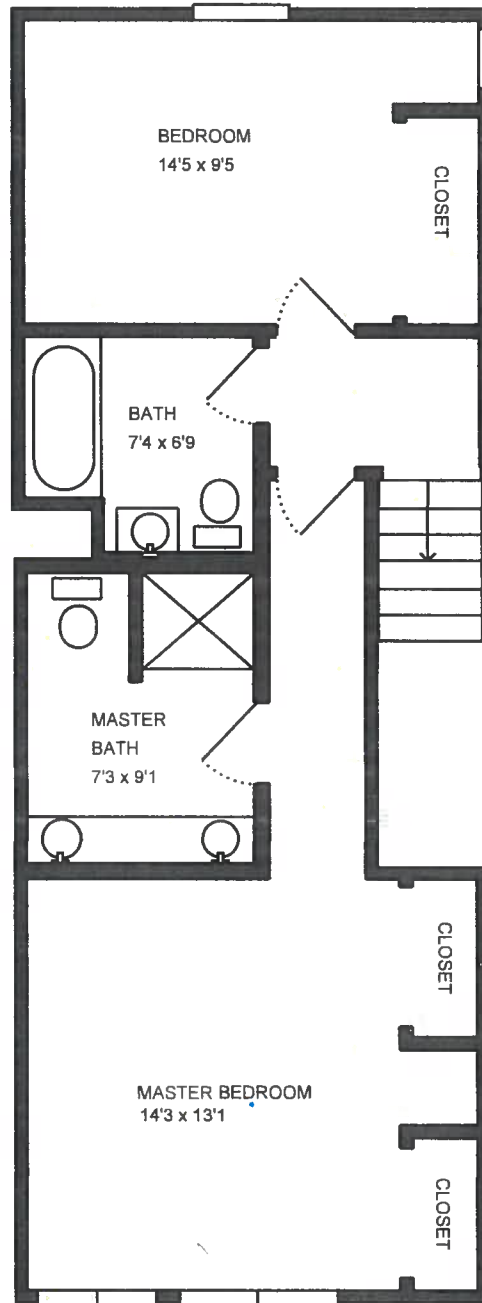

**LOFT FLOOR PLAN / February 19, 2018 Home Depot Measure**

**The Home Depot Measurement Services Real  
Estate Division  
Measure Order Number: 13546527**

**Description:**

Your three-story floor plan\* order has been completed with *each* of the three floors measured separately per the following three drawings to scale.

**Measured date: February 26, 2018**

**TOTAL measured floor plan size: 1909.08/SF.**

\*A **floor plan** is a drawing to scale, showing a view from above, of the relationships between rooms, spaces, traffic patterns, and other physical features at one level of a structure. Dimensions are usually drawn between the walls to specify room sizes and wall lengths.

Measure #13546527

Measure #13546527

Measure #13546527