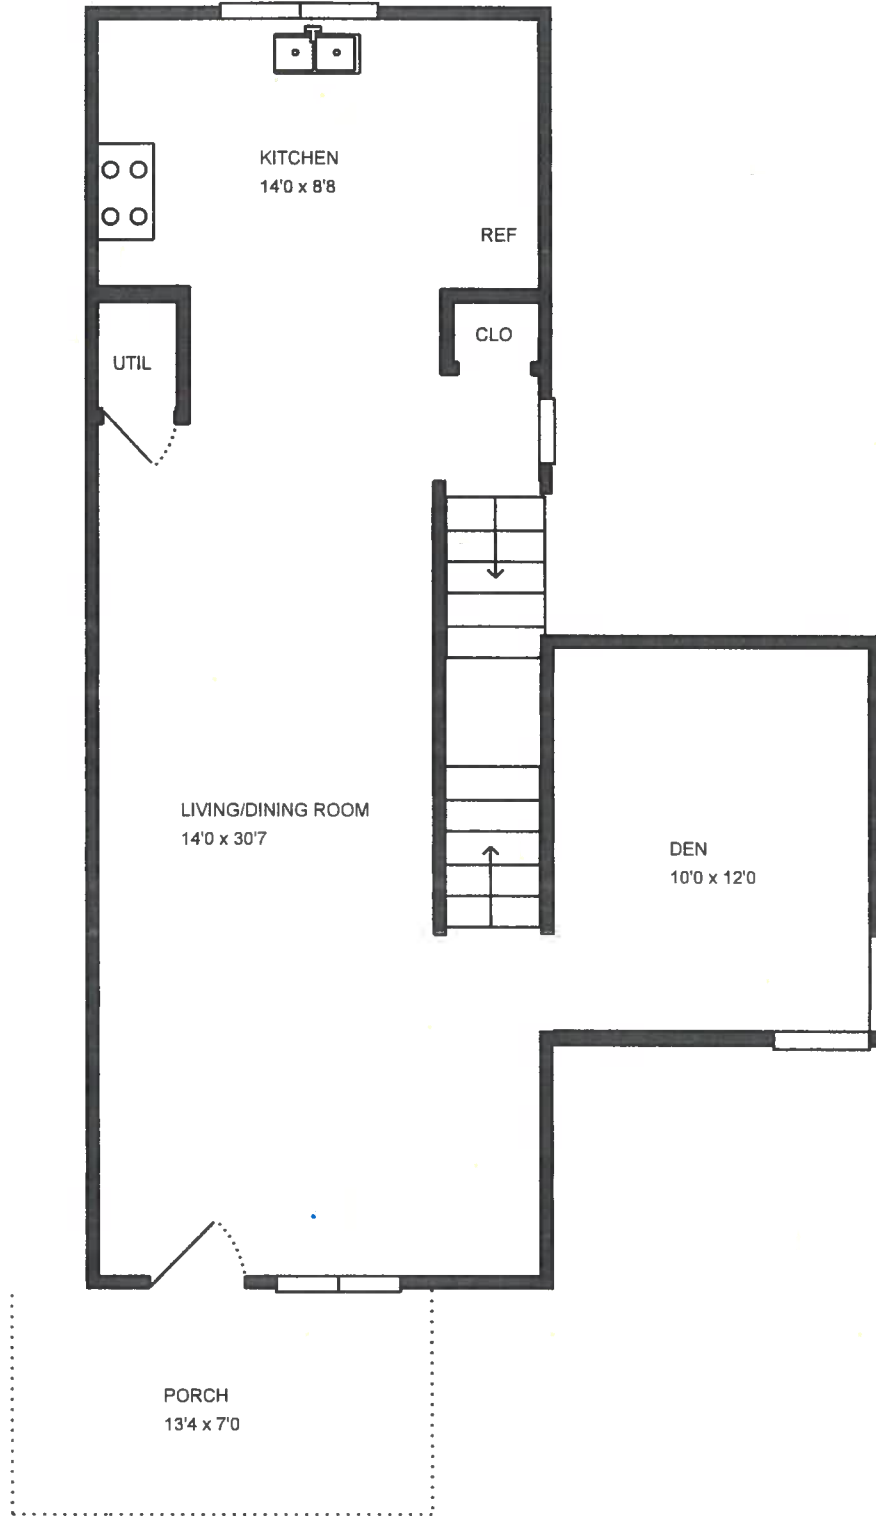

**LOFT FLOOR PLAN / February 19, 2018 Home Depot Measure**

**The Home Depot Measurement Services Real  
Estate Division  
Measure Order Number: 13546527**

**Description:**

Your three-story floor plan\* order has been completed with *each* of the three floors measured separately per the following three drawings to scale.

**Measured date: February 26, 2018**

**TOTAL measured floor plan size: 1909.08/SF.**

\*A **floor plan** is a drawing to scale, showing a view from above, of the relationships between rooms, spaces, traffic patterns, and other physical features at one level of a structure. Dimensions are usually drawn between the walls to specify room sizes and wall lengths.

Measure #13546527

Measure #13546527

Measure #13546527