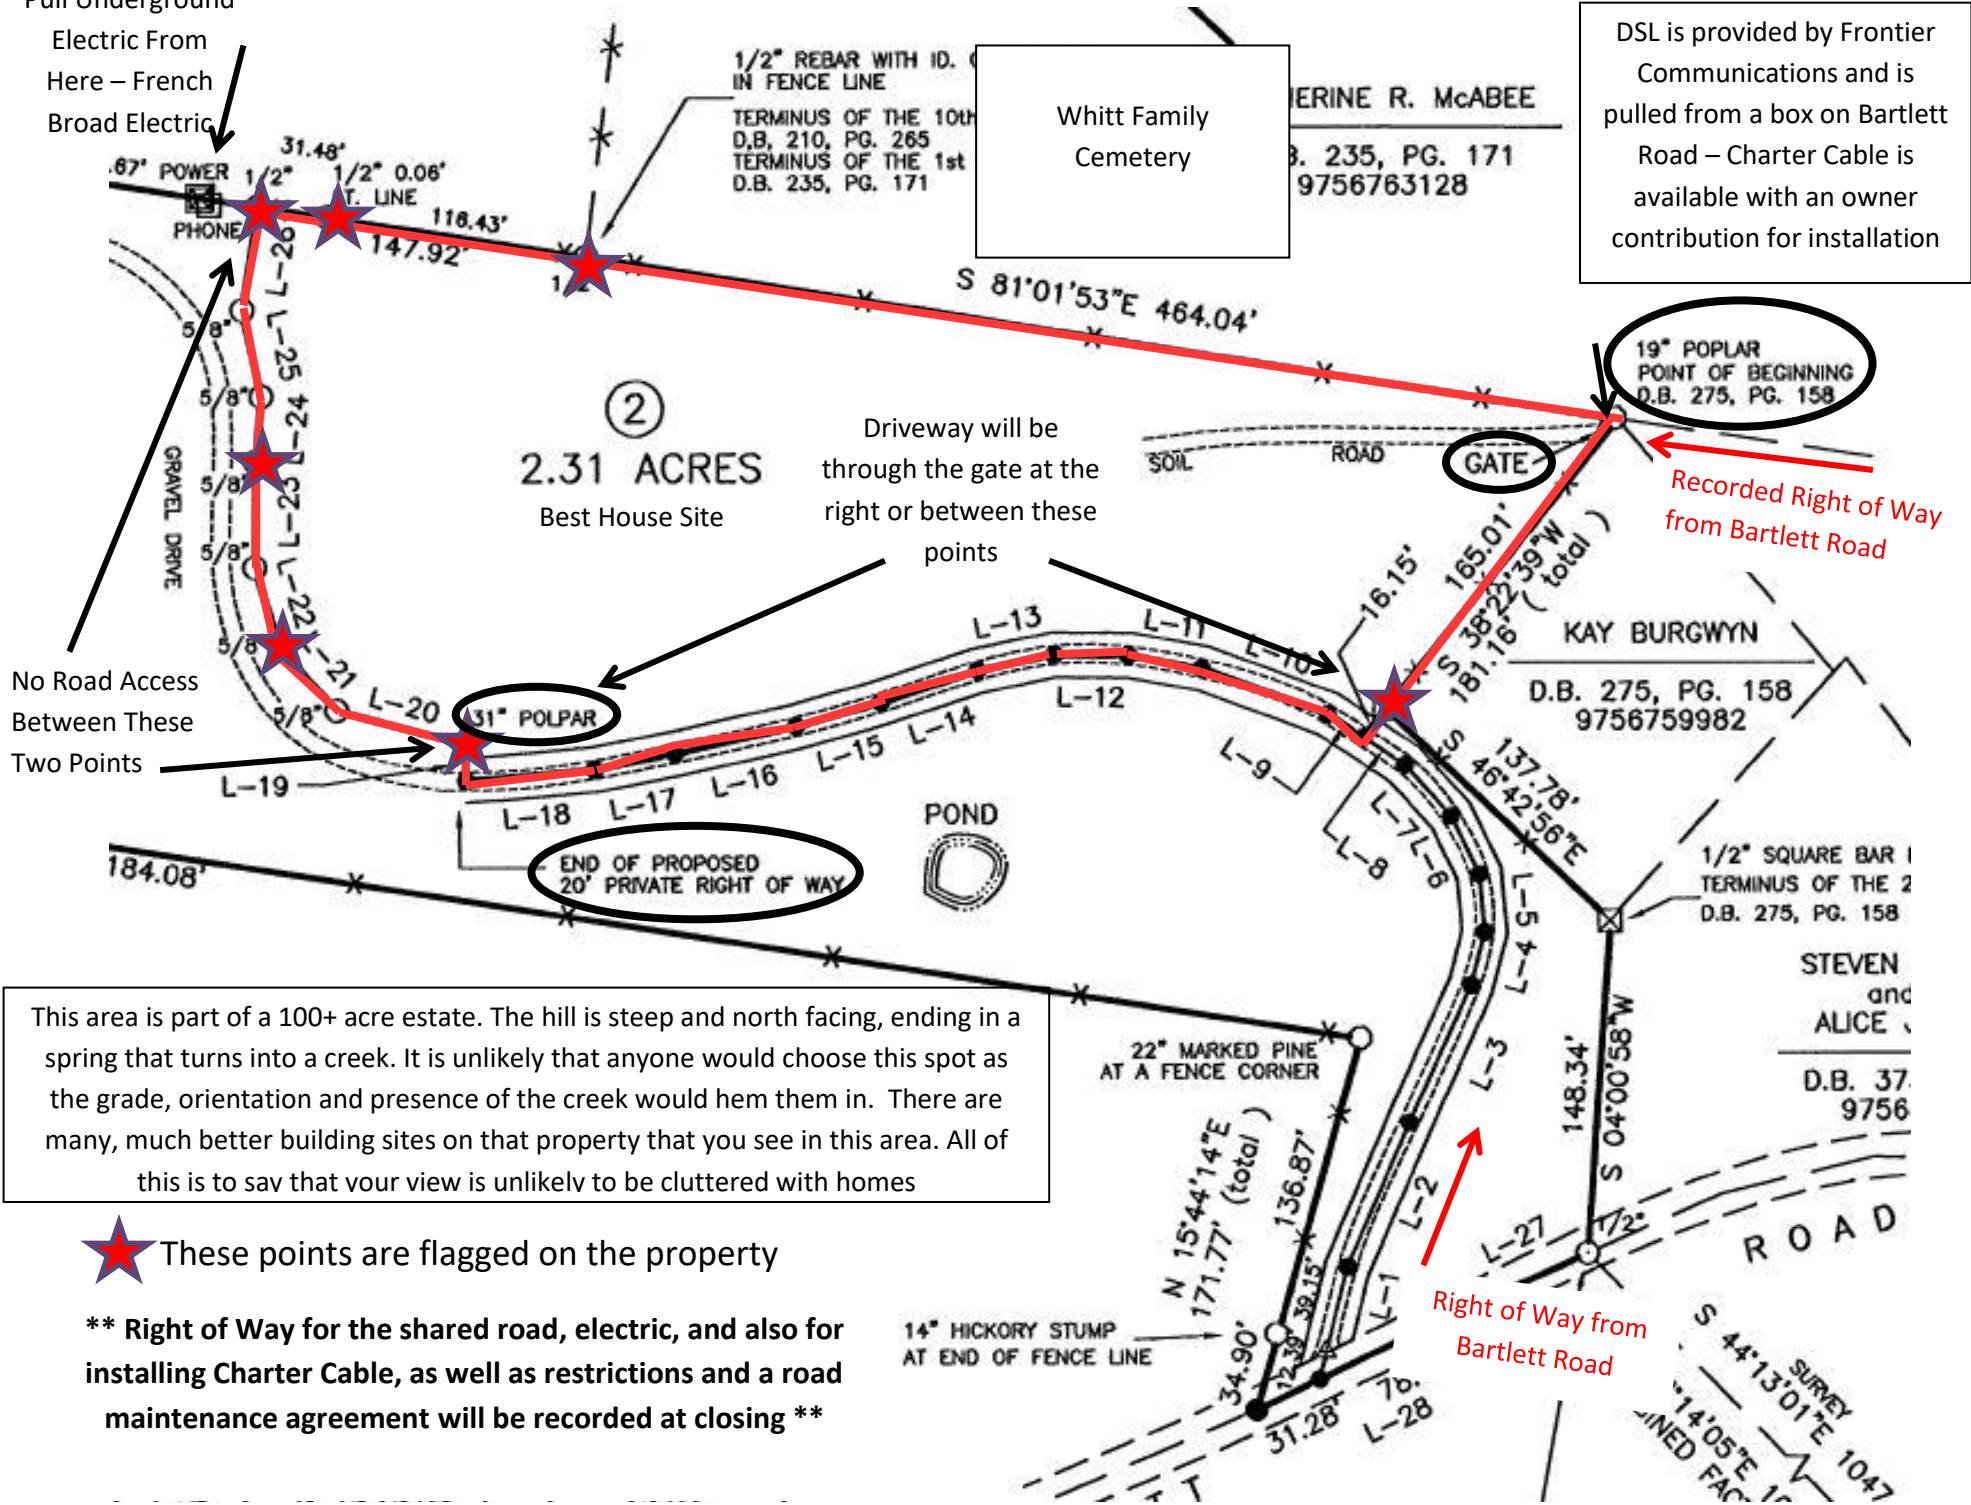

Pull Underground Electric From Here – French Broad Electric

DSL is provided by Frontier Communications and is pulled from a box on Bartlett Road – Charter Cable is available with an owner contribution for installation

2.31 ACRES
Best House Site

Driveway will be through the gate at the right or between these points

No Road Access Between These Two Points

This area is part of a 100+ acre estate. The hill is steep and north facing, ending in a spring that turns into a creek. It is unlikely that anyone would choose this spot as the grade, orientation and presence of the creek would hem them in. There are many, much better building sites on that property that you see in this area. All of this is to say that your view is unlikely to be cluttered with homes

★ These points are flagged on the property

** Right of Way for the shared road, electric, and also for installing Charter Cable, as well as restrictions and a road maintenance agreement will be recorded at closing **

19° POPLAR POINT OF BEGINNING D.B. 275, PG. 158

Recorded Right of Way from Bartlett Road

Right of Way from Bartlett Road