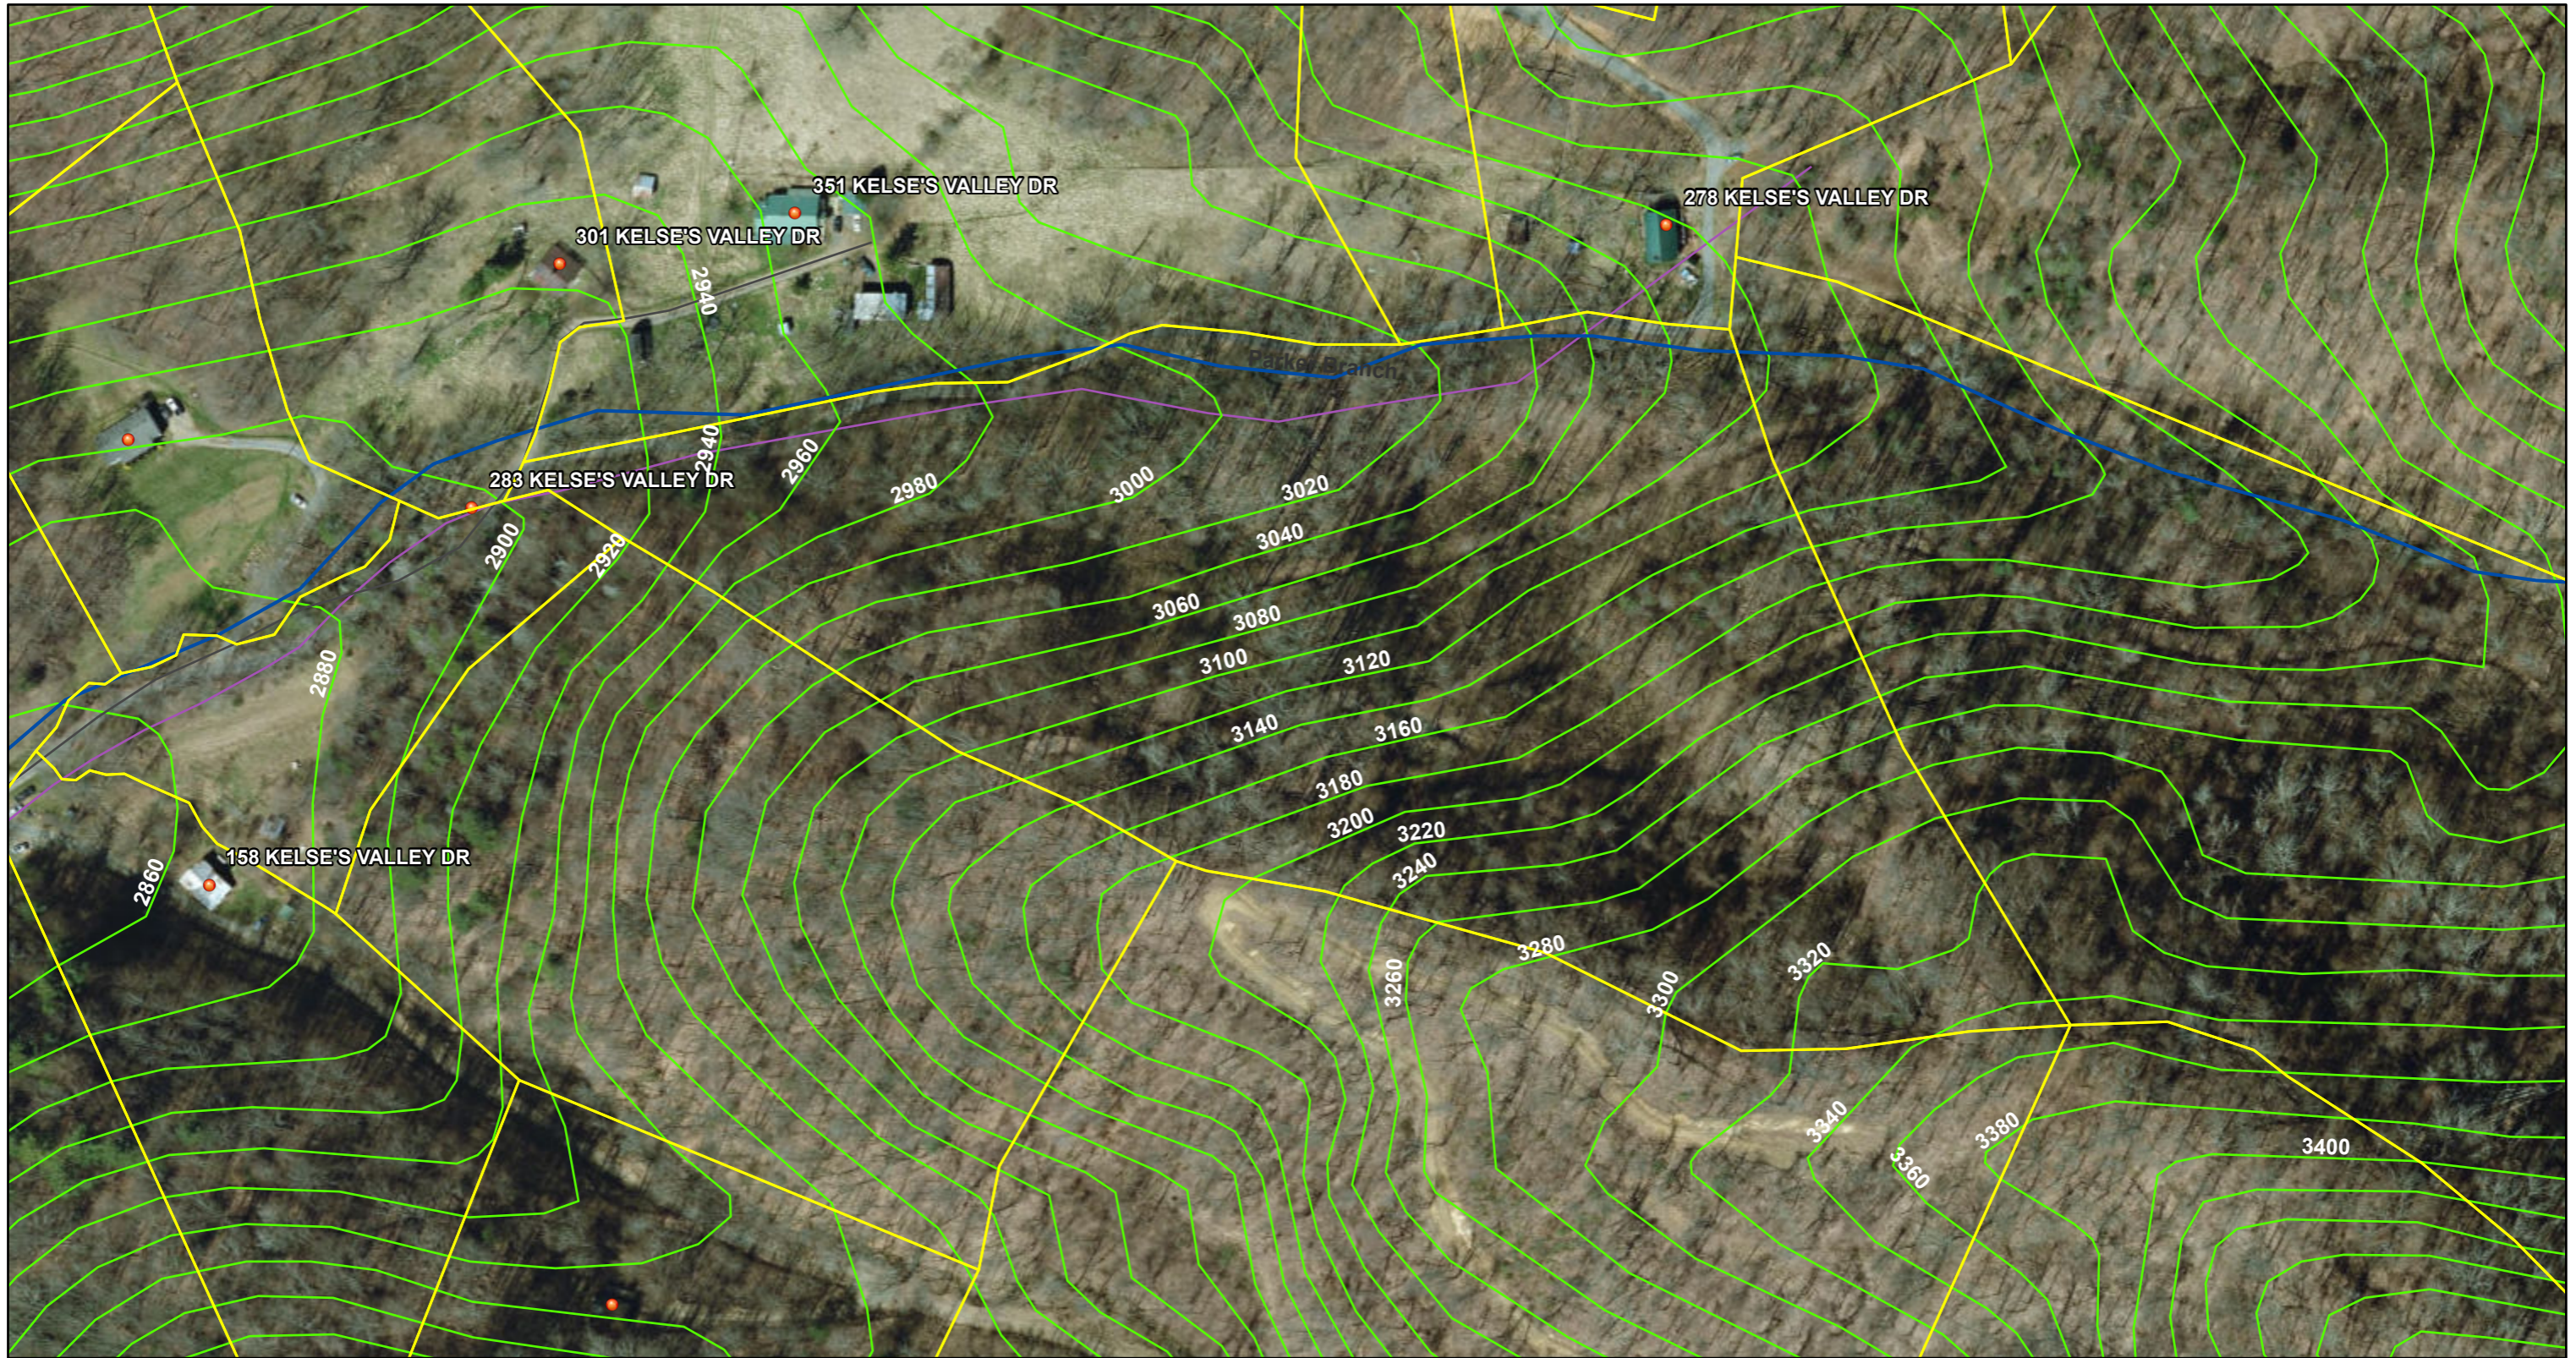

# 13.19 Acres Beech Glen - 20 ft Contour

2/16/2021, 10:18:54 AM

- 2019 Madison County Tax Parcels
- Addresses
- Roads
- Streams
- 20ft Contours
- Forest Service Roads and Trails

1:2,257

NC CGIA, GeoEye, Maxar, Microsoft