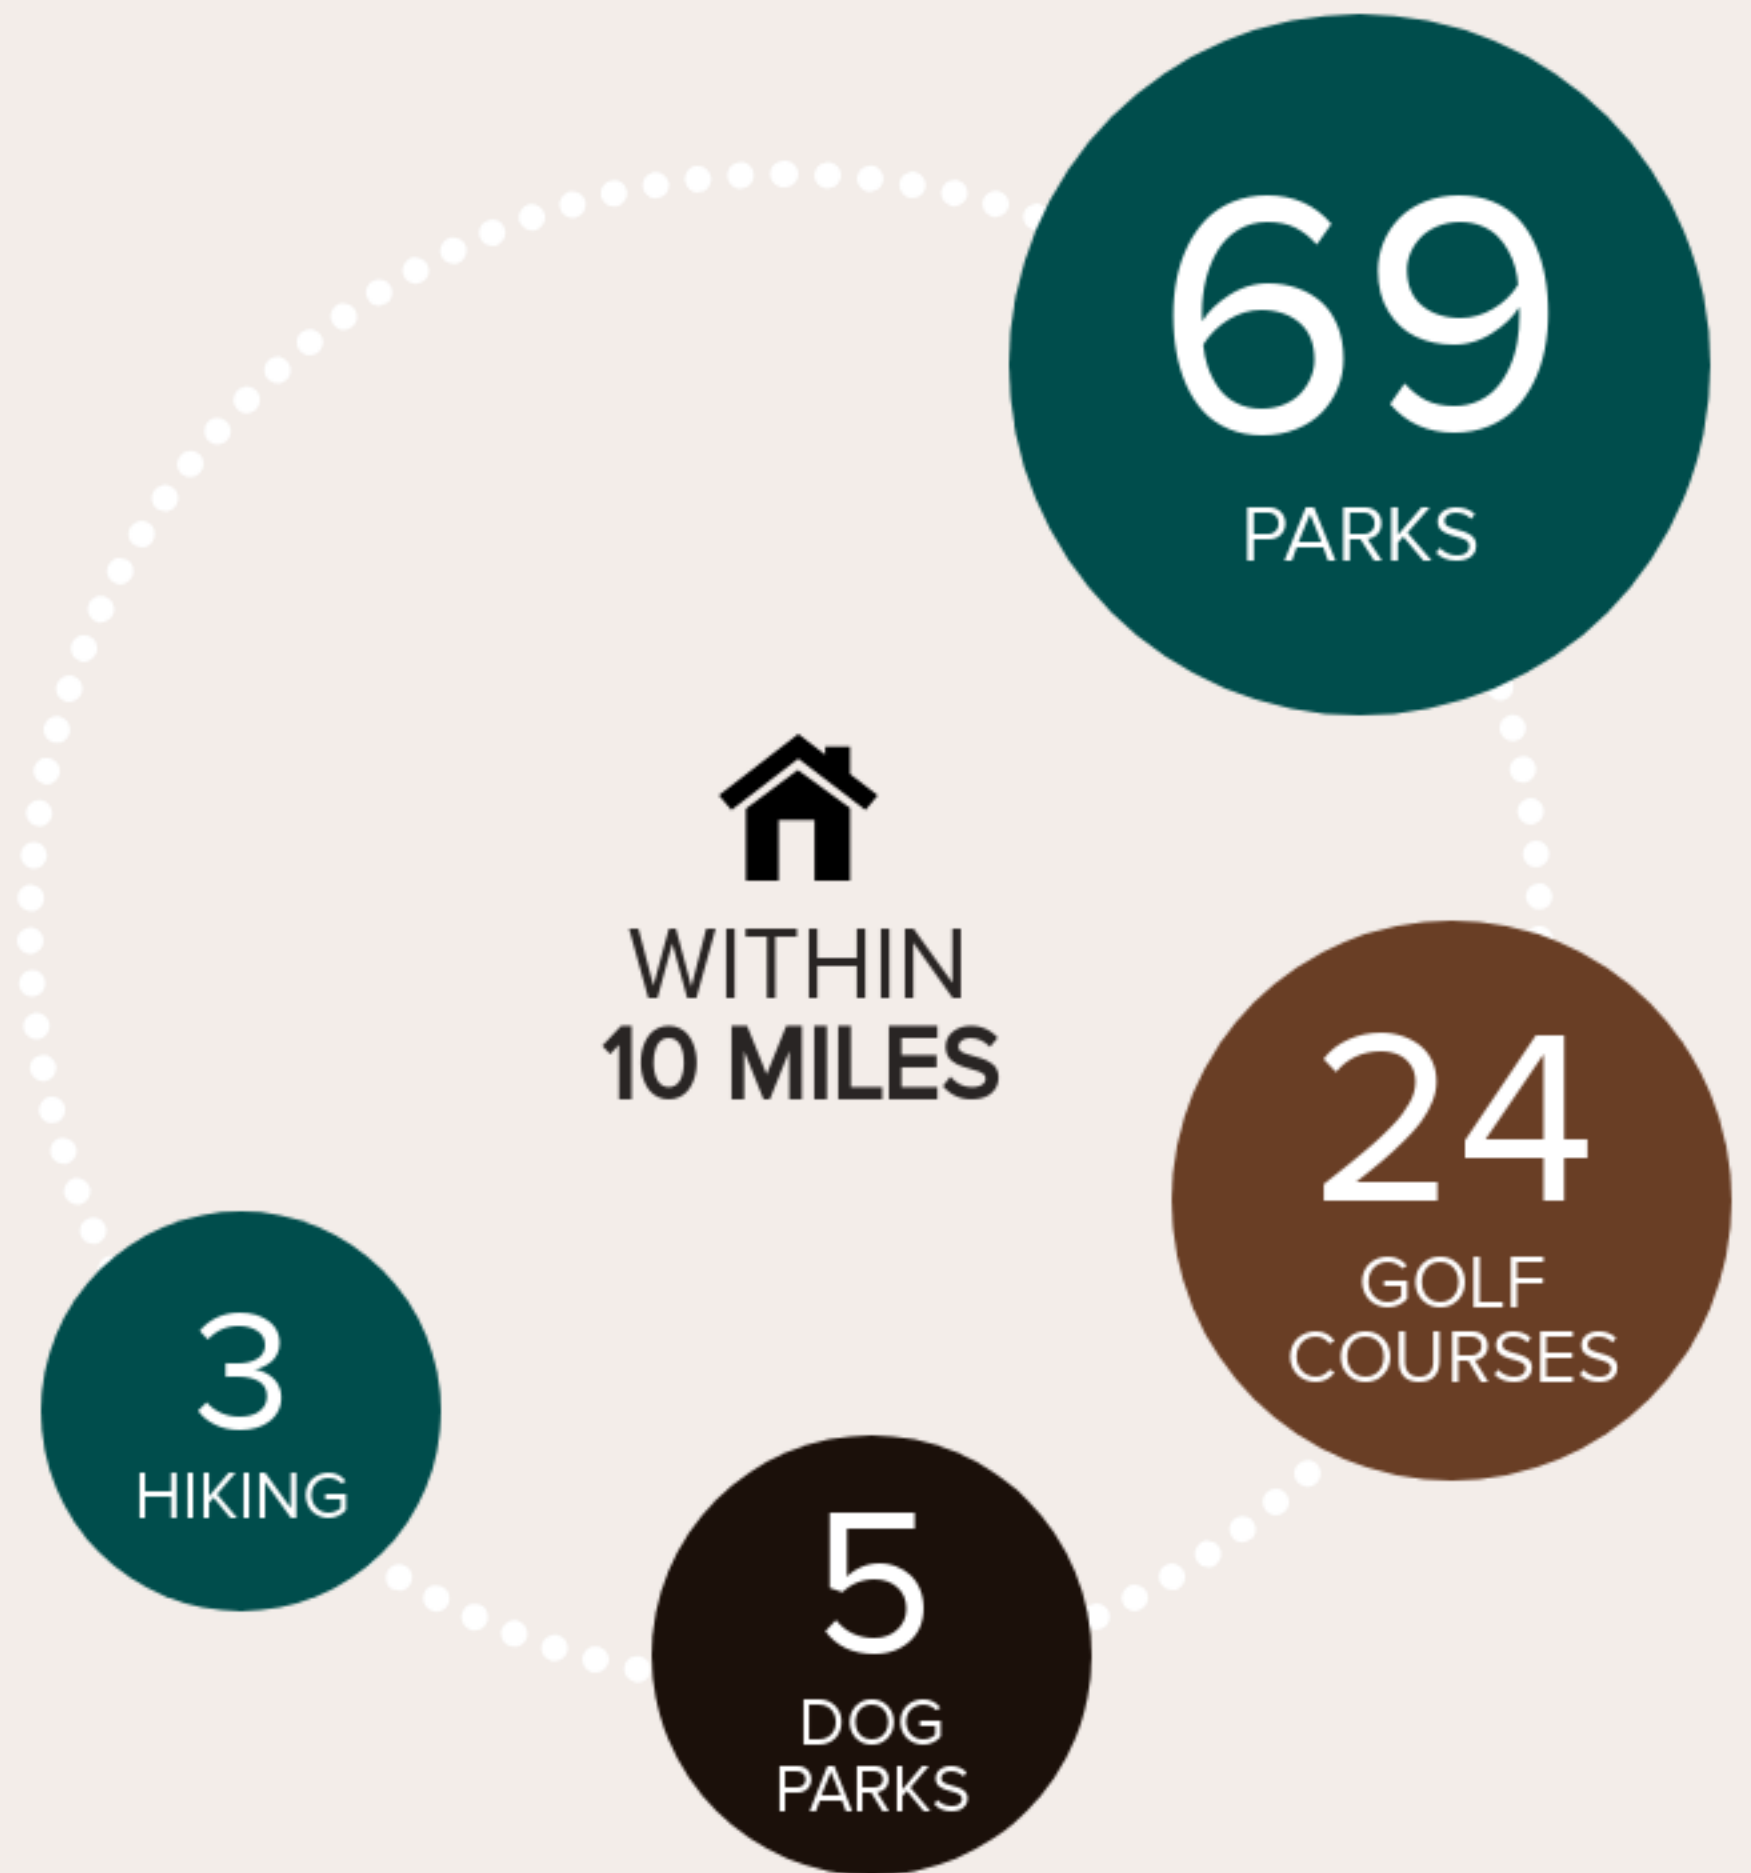

2.9
MILES

17223 NE 117TH WAY, REDMOND, WA 98052

OUTDOOR REPORT

THE GREAT OUTDOORS

This home is located near a variety of outdoor activities.

POPULAR

	GOLF COURSE REDWOOD GOLF CENTER	1.5 MILES
	PARK NIKE PARK	1.5 MILES
	HIKING SAMMAMISH RIVER TRAIL	2.7 MILES
	DOG PARK WALKING ZEVA	2.9 MILES

17223 NE 117TH WAY, REDMOND, WA 98052

FOOD REPORT

NEIGHBORHOOD EATS

This home is located near **139** moderately priced restaurants and has an **above average** variety of cuisines.

151

WITHIN 5 MILES

\$

90

\$\$

49

\$\$\$

3

\$\$\$\$

2

GOOD EATS BY CATEGORY

FAST FOOD	26
ASIAN	22
AMERICAN	15
PIZZA	13
MEXICAN	11
THAI	10
CAFES	8
COFFEE AND TEA HOUSES	8
INTERNATIONAL	7
ITALIAN	7
OTHER	13