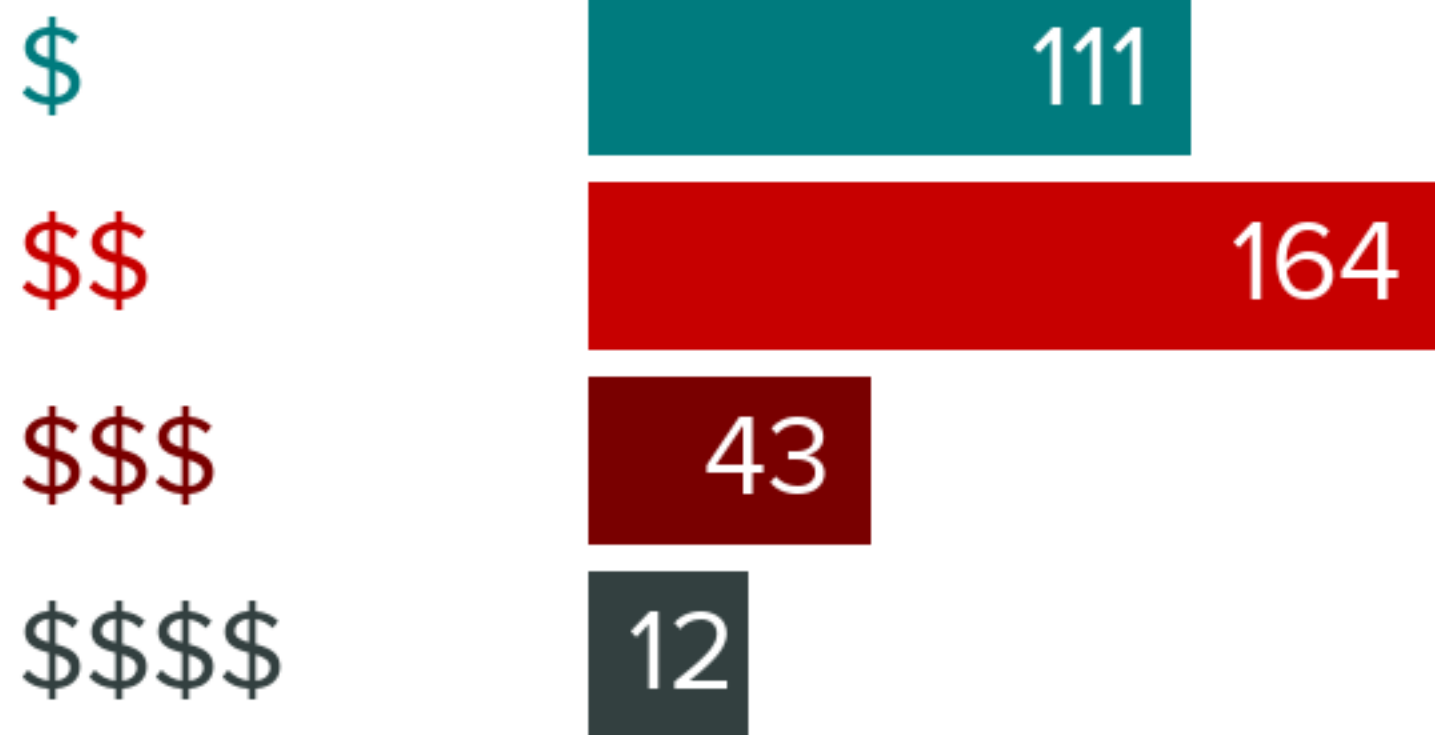

2035 SOUTH WASHINGTON STREET, SEATTLE, WA 98144

FOOD REPORT

NEIGHBORHOOD EATS

This home is located near **275** moderately priced restaurants and has an **above average** variety of cuisines.

339

WITHIN 5 MILES

GOOD EATS BY CATEGORY

AMERICAN	122
BARS	41
FAST FOOD	25
CAFES	
COFFEE AND TEA HOUSES	20
INTERNATIONAL	19
SEAFOOD	16
MEXICAN	11
BARBECUE	9
DELIS	8
OTHER	17