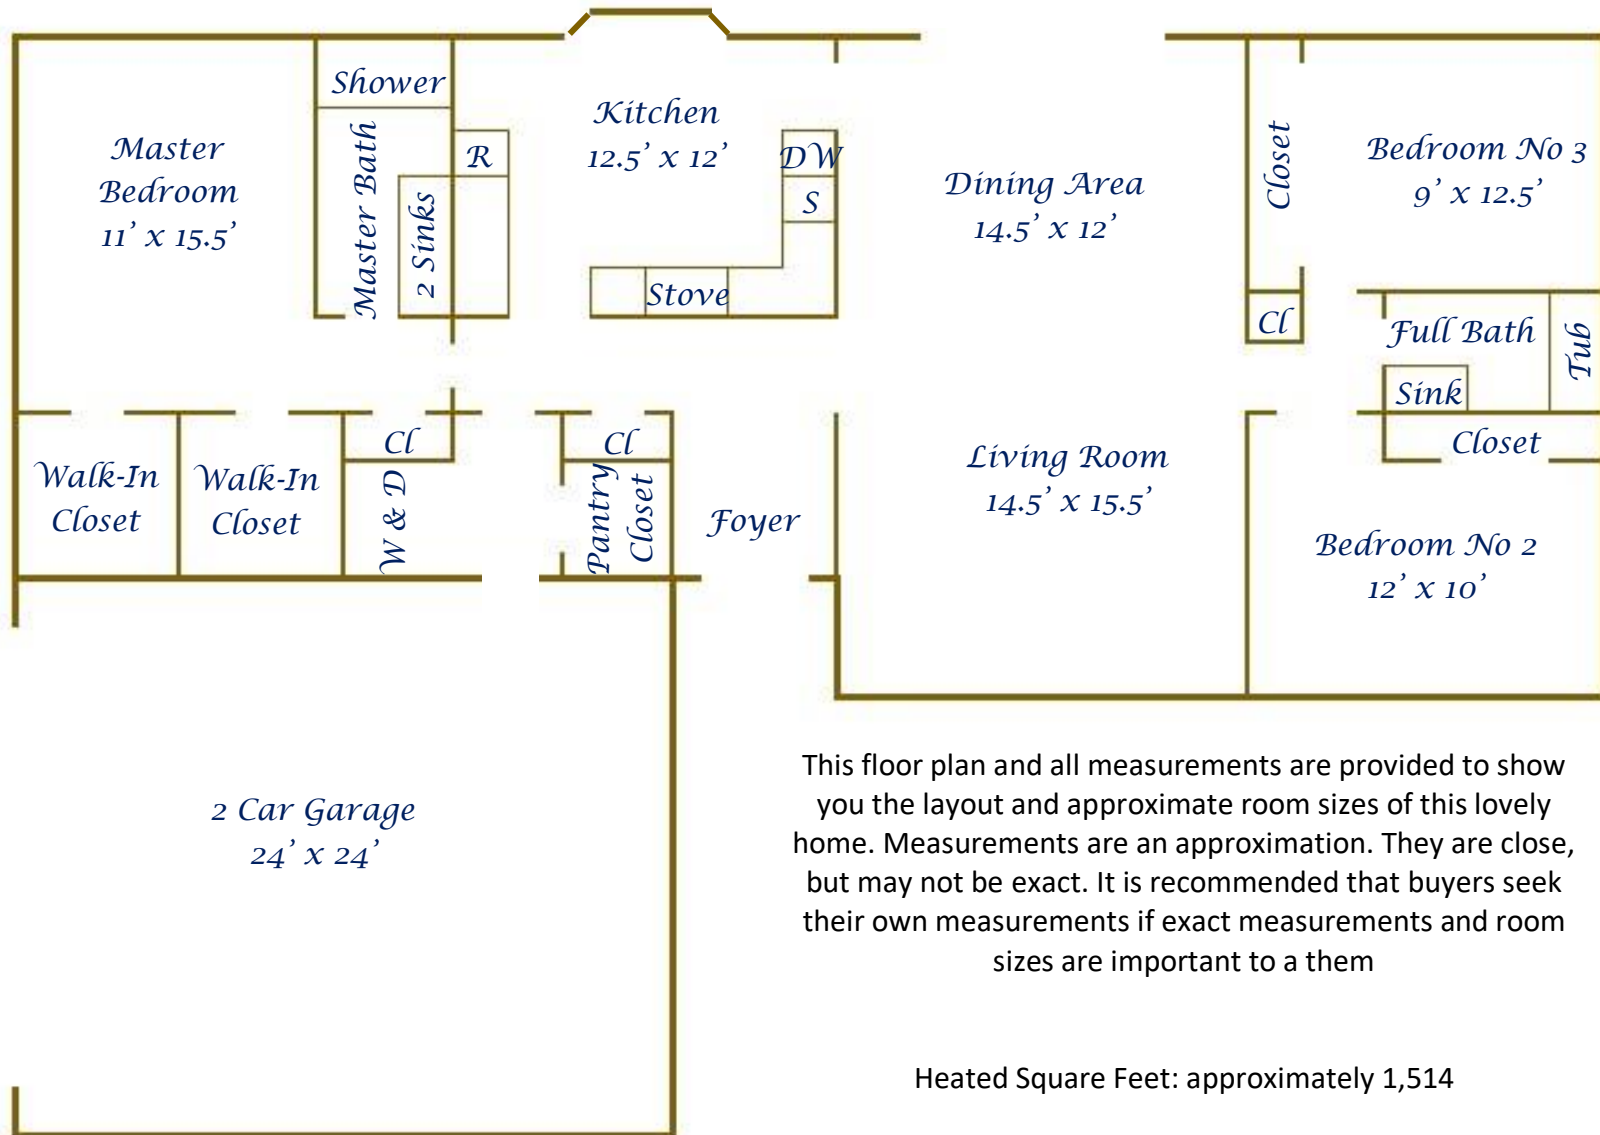

# 135 Shelly Drive Hendersonville, NC

This floor plan and all measurements are provided to show you the layout and approximate room sizes of this lovely home. Measurements are an approximation. They are close, but may not be exact. It is recommended that buyers seek their own measurements if exact measurements and room sizes are important to a them

Heated Square Feet: approximately 1,514