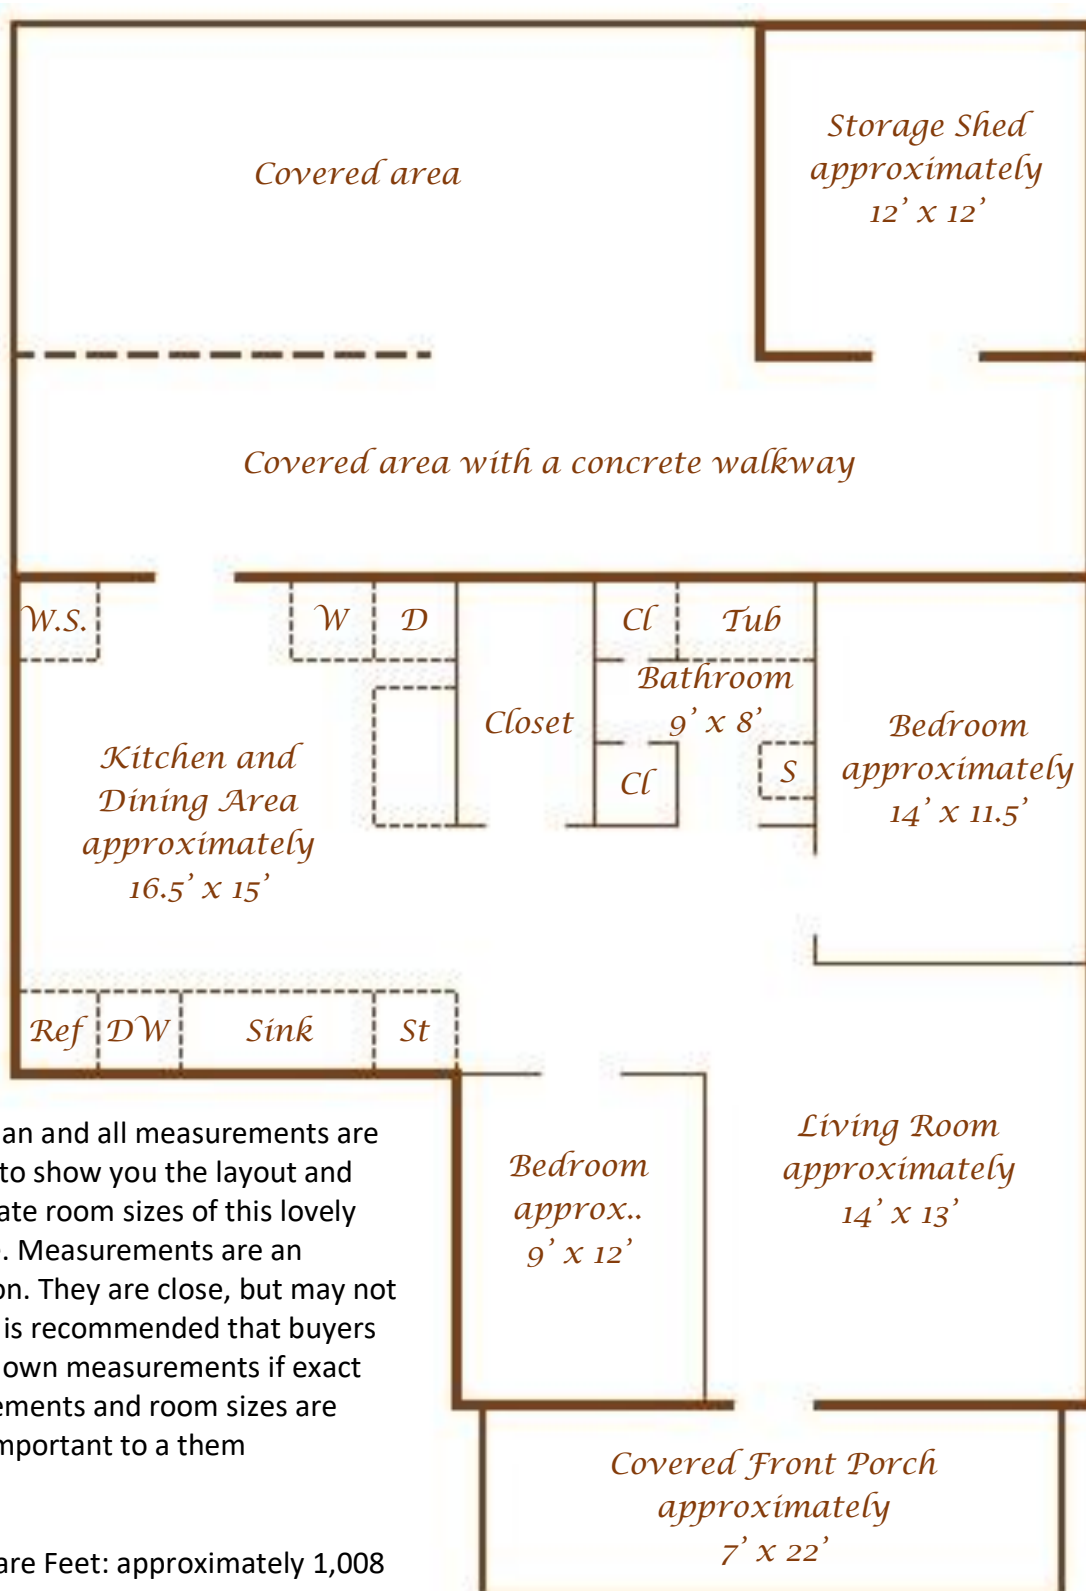

30 Brookshire No 2 Road Leicester, NC 28748

This floor plan and all measurements are provided to show you the layout and approximate room sizes of this lovely home. Measurements are an approximation. They are close, but may not be exact. It is recommended that buyers seek their own measurements if exact measurements and room sizes are important to a them

Heated Square Feet: approximately 1,008