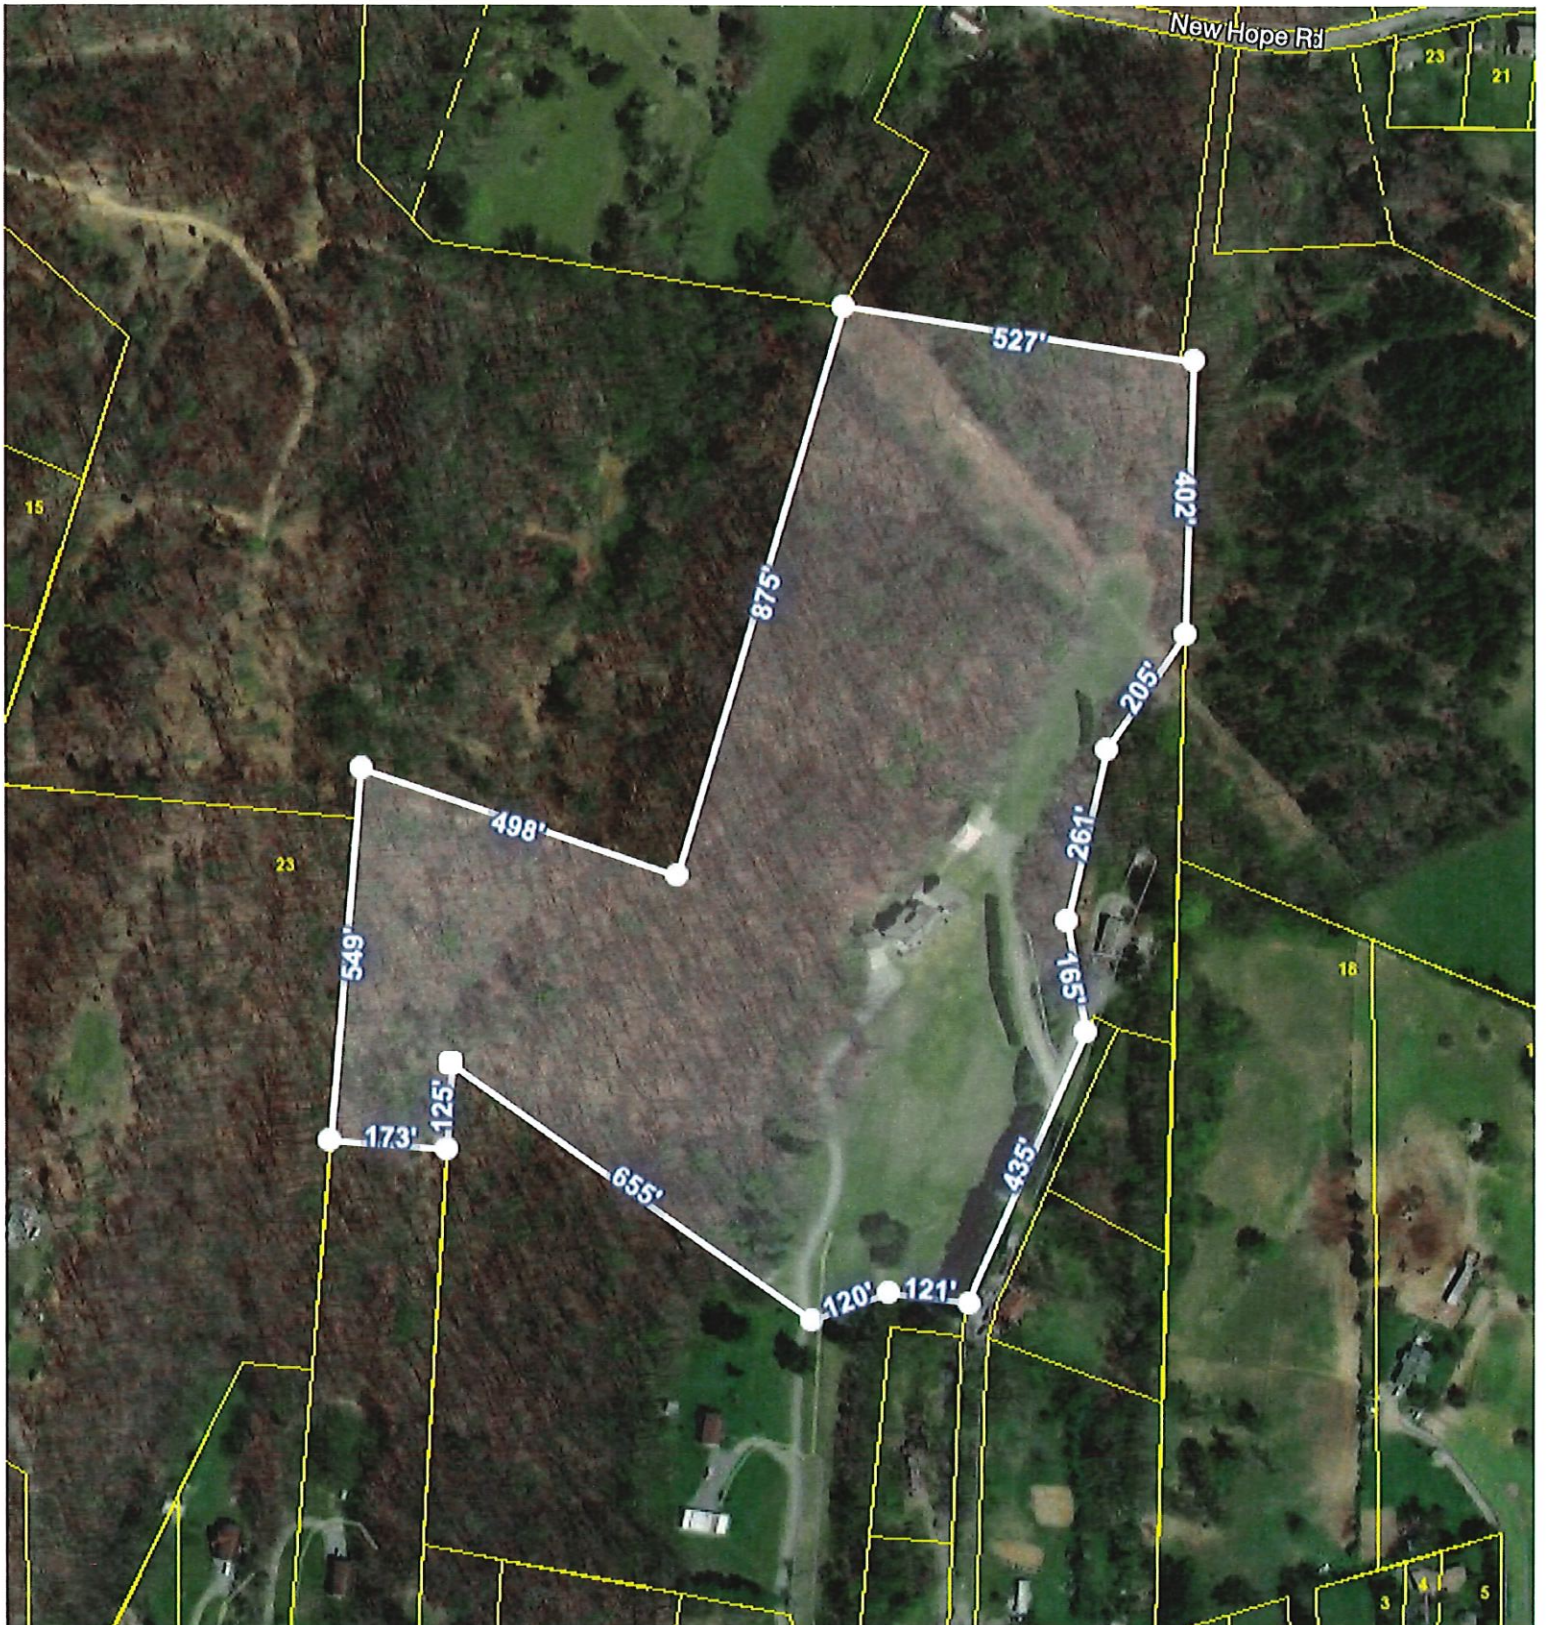

**MLS Tax Suite™**  
 Powered by CRS Data

Map for Parcel Address: 246 Sugar Hollow Rd Jonesborough, TN 37659-5319 Parcel ID: 059 054.00 000

Map for Parcel Address: 246 Sugar Hollow Rd Jonesborough, TN 37659-5319 Parcel ID: 059 054.00 000