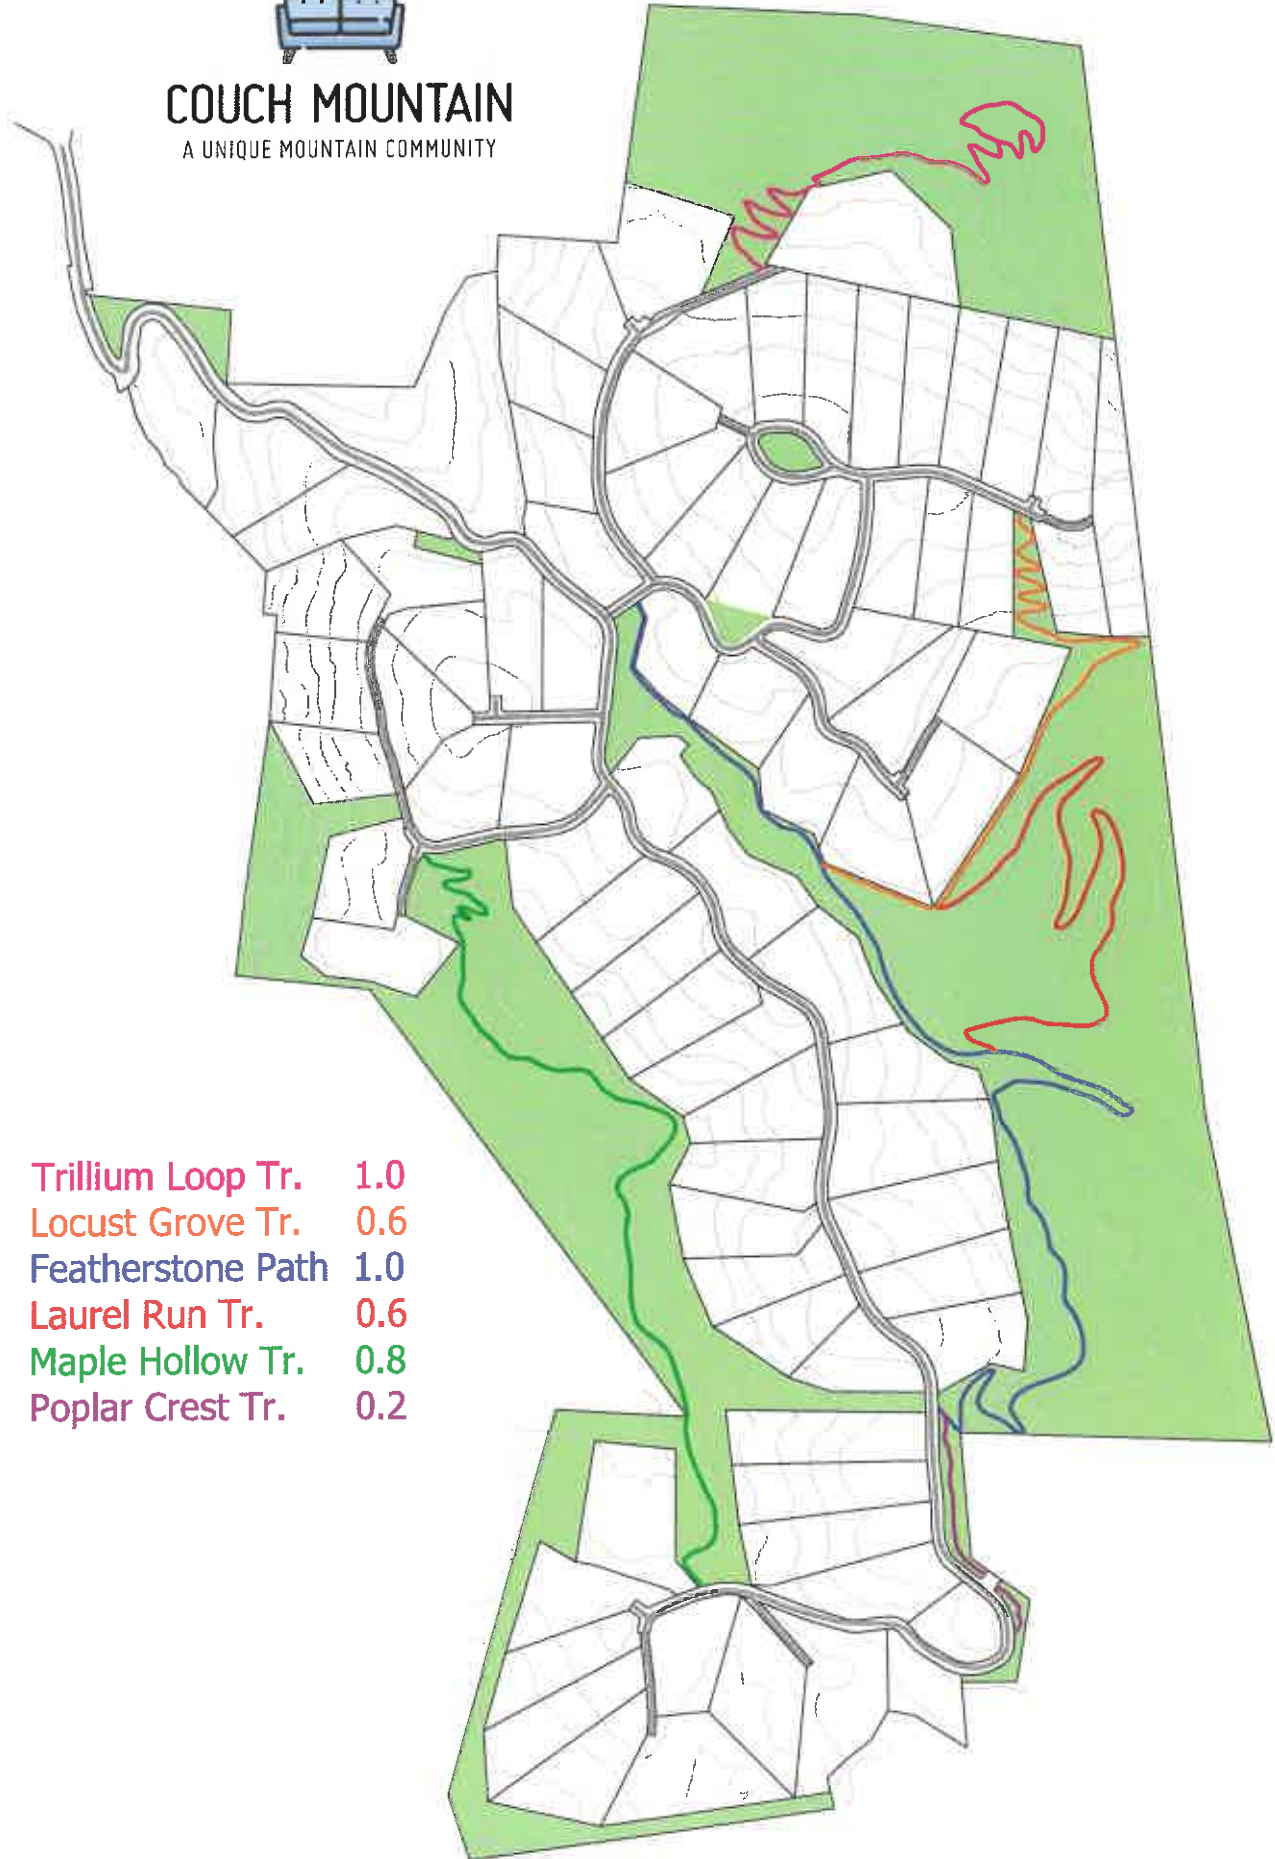

TRAIL MAP

COUCH MOUNTAIN
A UNIQUE MOUNTAIN COMMUNITY

Trillium Loop Tr.	1.0
Locust Grove Tr.	0.6
Featherstone Path	1.0
Laurel Run Tr.	0.6
Maple Hollow Tr.	0.8
Poplar Crest Tr.	0.2