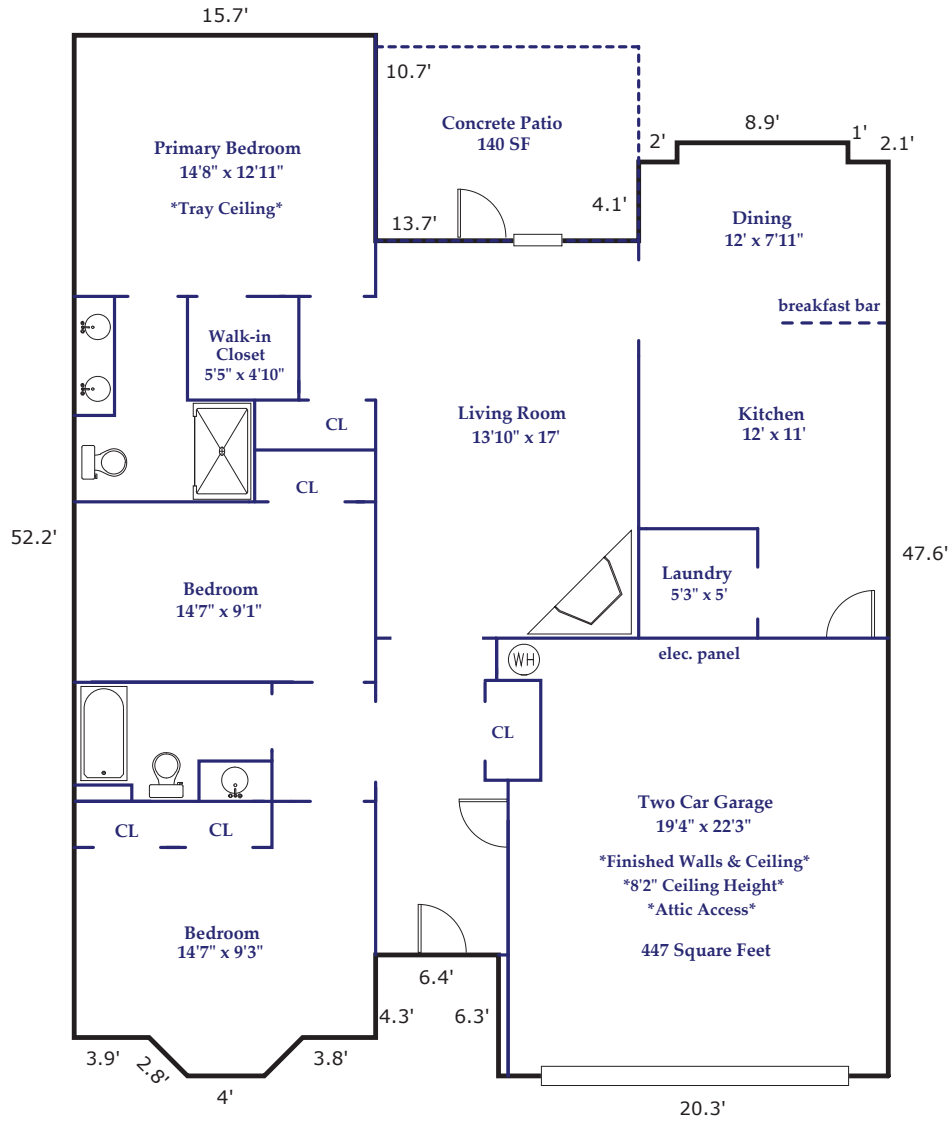

8 Kaylor Drive, Arden

Approximate Total Finished/Heated Living Area:  
1568 Square Feet

Total Square Footage Under Roof for All Finished/Unfinished & Heated/Unheated Areas:  
2015 Square Feet

Prepared by Judy Brouillette-O'Neil: ProPlans of the Carolinas, LLC  
for Preferred Properties of Asheville

All dimensions are rounded to the nearest .01 and are deemed reliable, but not guaranteed.

Square Footage Calculations determined following ANSI Standards and NCREC House Measuring Square Footage Guidelines.

Scale: 1" = 13'