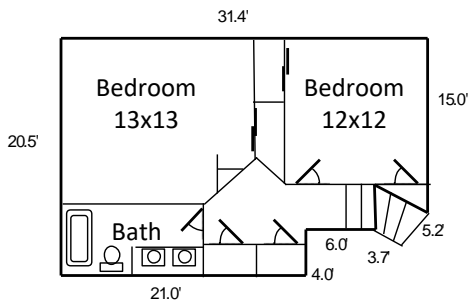

168 Skyview Circle

3240sf of Heated Living Area

First Floor 1817sf

Second Floor 593sf

Finished Basement 830sf