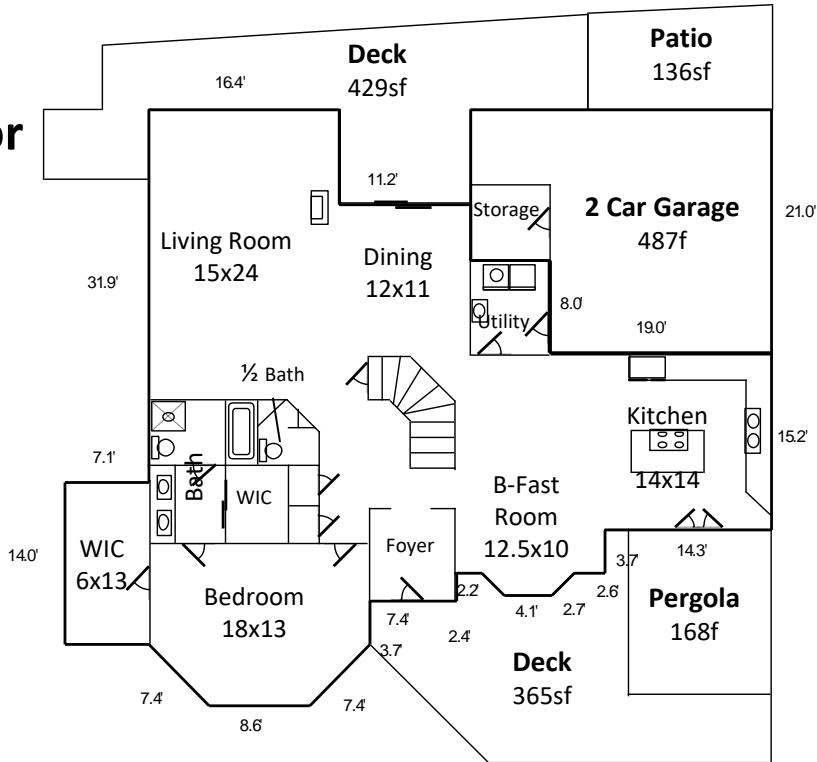

168 Skyview Circle

3240sf of Heated Living Area

First Floor 1817sf

Second Floor 593sf

Finished Basement 830sf