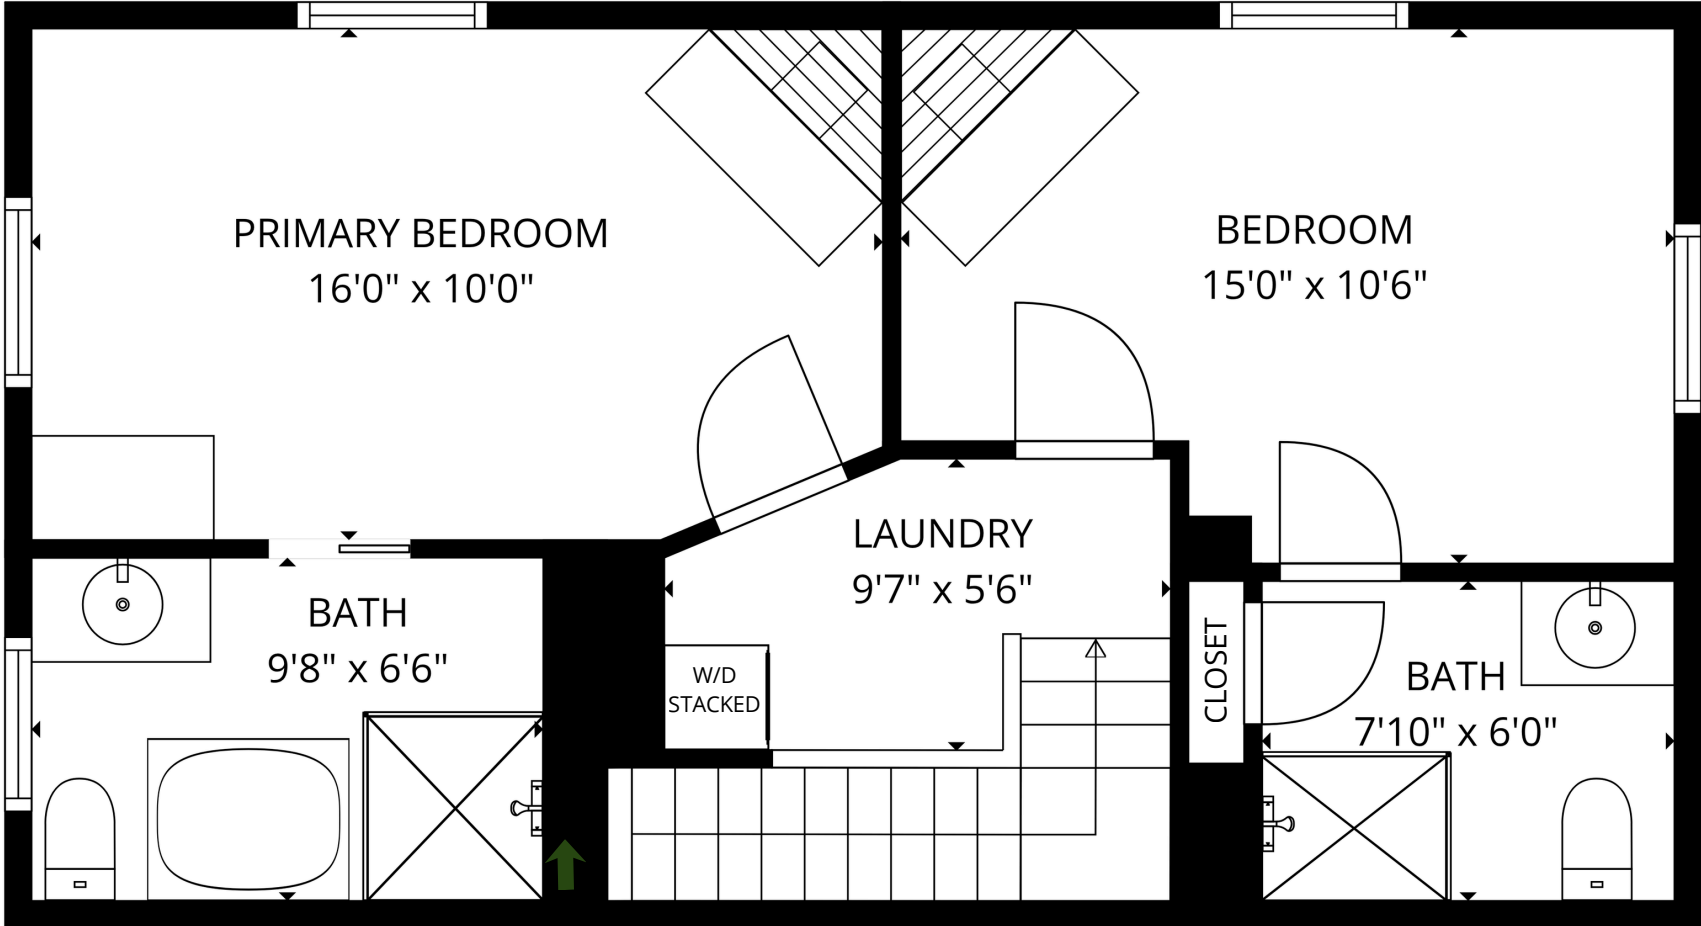

1st Floor

↑
Storage inside steps

**1402 Jefferson Street
Savannah, GA 31401**

FLOOR PLAN - Total SF 1088
1st Floor 544

SIZES AND DIMENSIONS ARE APPROXIMATE. ACTUAL MAY VARY.

2nd Floor

**1402 Jefferson Street
Savannah, GA 31401**

FLOOR PLAN - Total SF 1088
2nd Floor 544

SIZES AND DIMENSIONS ARE APPROXIMATE. ACTUAL MAY VARY.

1st Floor

2nd Floor

**1402 Jefferson Street
Savannah, GA 31401**

FLOOR PLAN - Total SF 1088
1st Floor 544 - 2nd Floor 544
Patio & Porches not included in SF

SIZES AND DIMENSIONS ARE APPROXIMATE. ACTUAL MAY VARY.