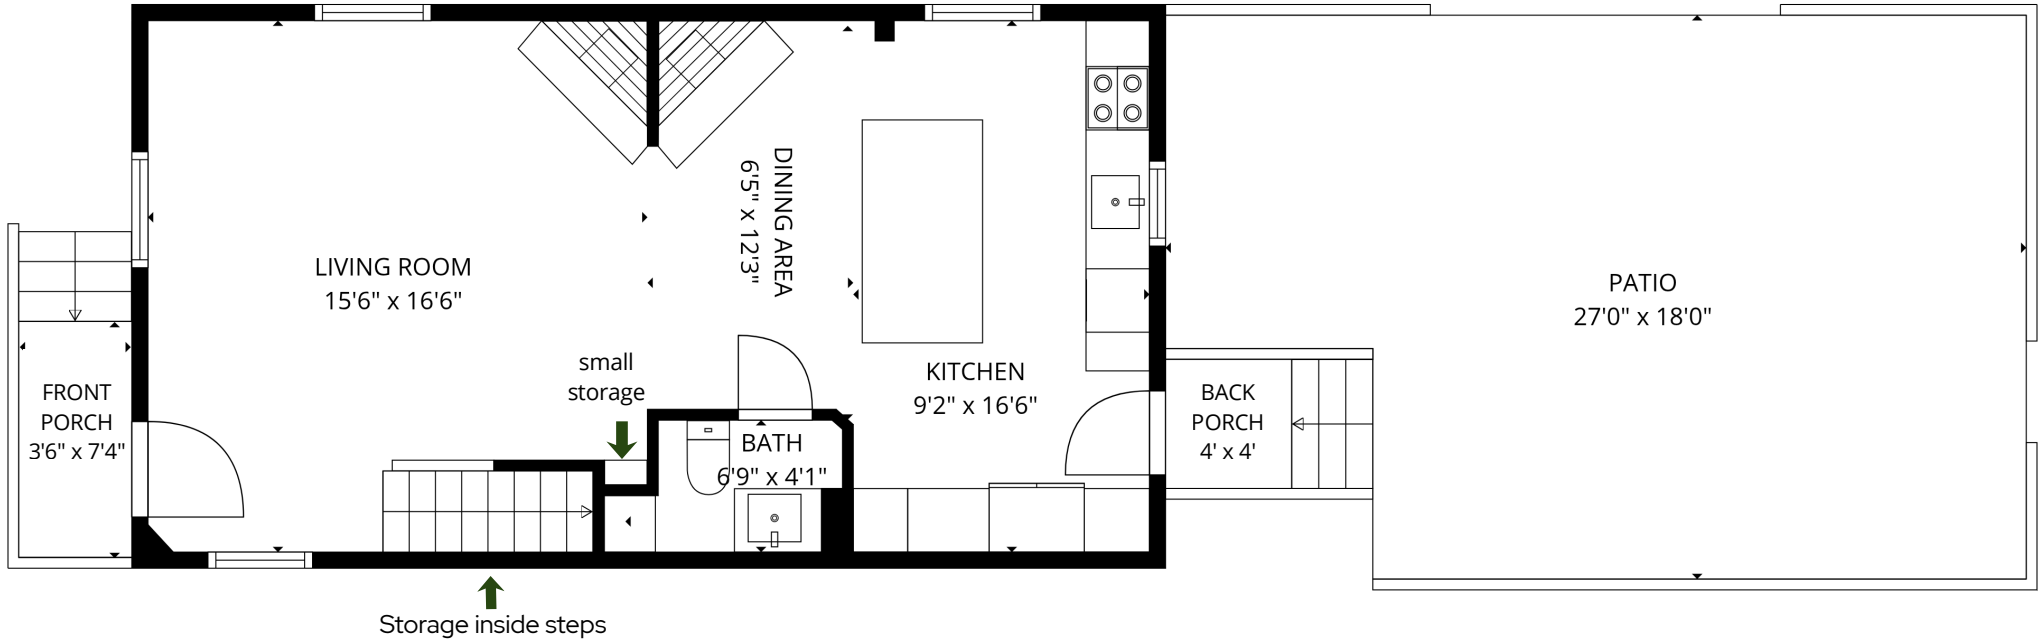

1st Floor

↑
Storage inside steps

**1402 Jefferson Street
Savannah, GA 31401**

FLOOR PLAN - Total SF 1088
1st Floor 544

SIZES AND DIMENSIONS ARE APPROXIMATE. ACTUAL MAY VARY.

2nd Floor

**1402 Jefferson Street
Savannah, GA 31401**

FLOOR PLAN - Total SF 1088
2nd Floor 544

SIZES AND DIMENSIONS ARE APPROXIMATE. ACTUAL MAY VARY.

1st Floor

2nd Floor

**1402 Jefferson Street
Savannah, GA 31401**

FLOOR PLAN - Total SF 1088
1st Floor 544 - 2nd Floor 544
Patio & Porches not included in SF

SIZES AND DIMENSIONS ARE APPROXIMATE. ACTUAL MAY VARY.