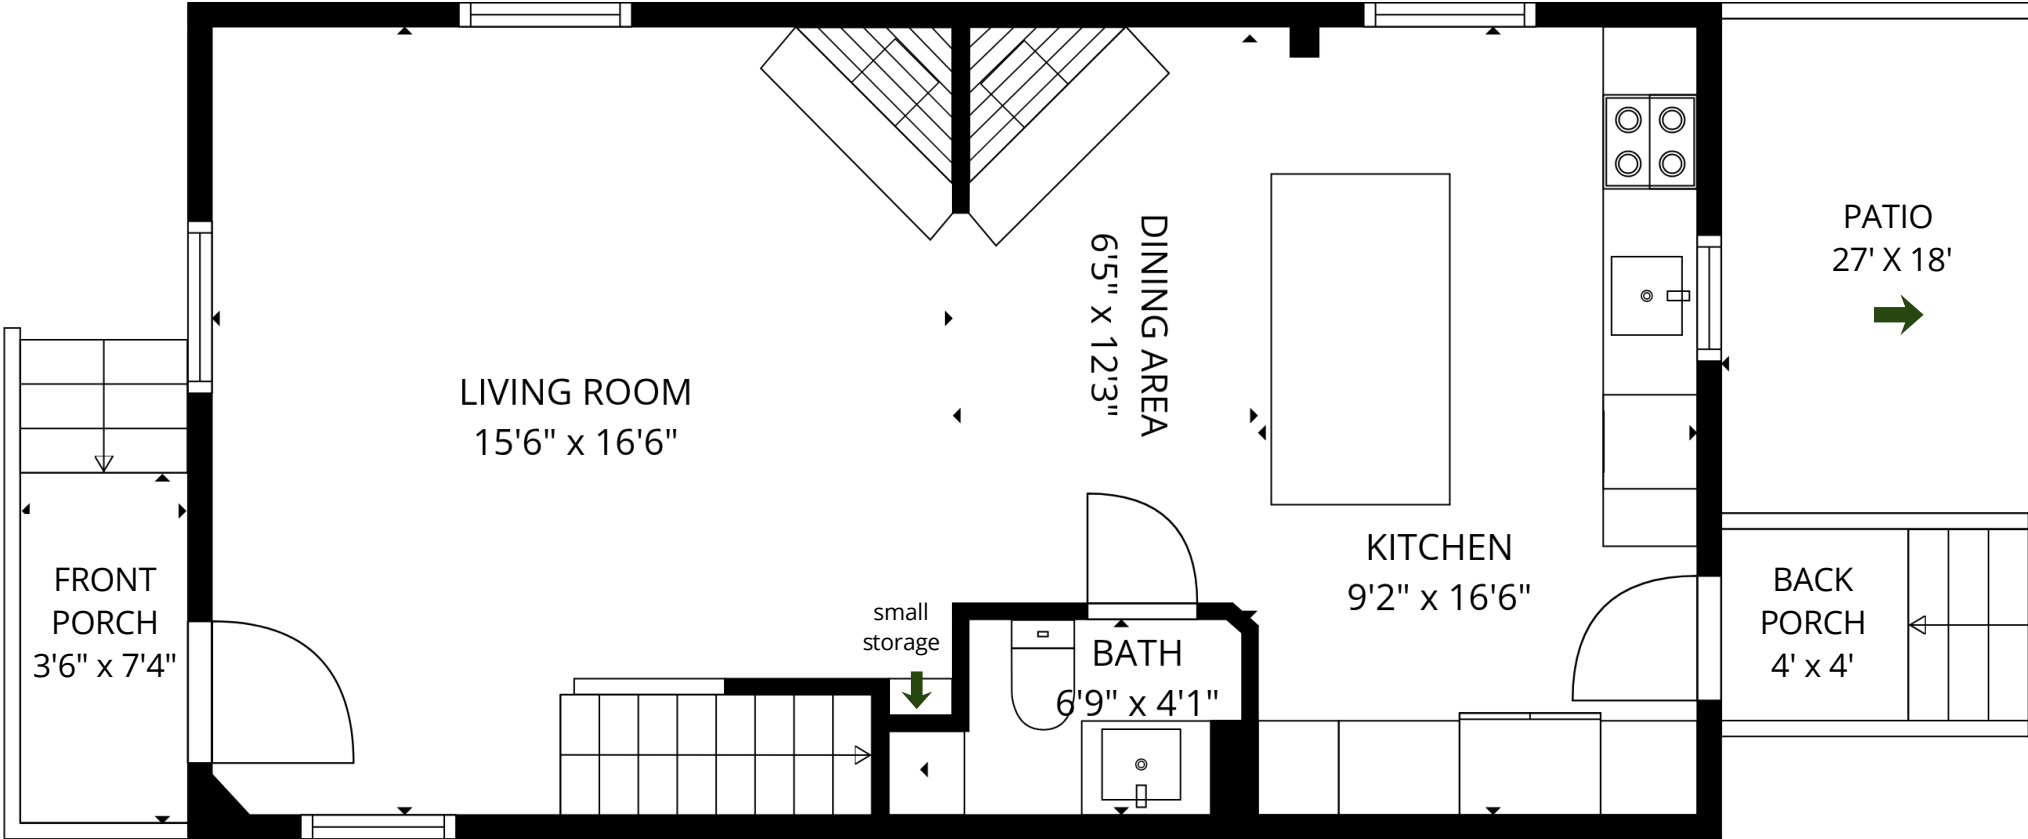

1st Floor

↑
Storage inside steps

**1402 Jefferson Street
Savannah, GA 31401**

FLOOR PLAN - Total SF 1088
1st Floor 544

SIZES AND DIMENSIONS ARE APPROXIMATE. ACTUAL MAY VARY.

2nd Floor

**1402 Jefferson Street
Savannah, GA 31401**

FLOOR PLAN - Total SF 1088
2nd Floor 544

SIZES AND DIMENSIONS ARE APPROXIMATE. ACTUAL MAY VARY.

1st Floor

2nd Floor

**1402 Jefferson Street
Savannah, GA 31401**

FLOOR PLAN - Total SF 1088
1st Floor 544 - 2nd Floor 544
Patio & Porches not included in SF

SIZES AND DIMENSIONS ARE APPROXIMATE. ACTUAL MAY VARY.