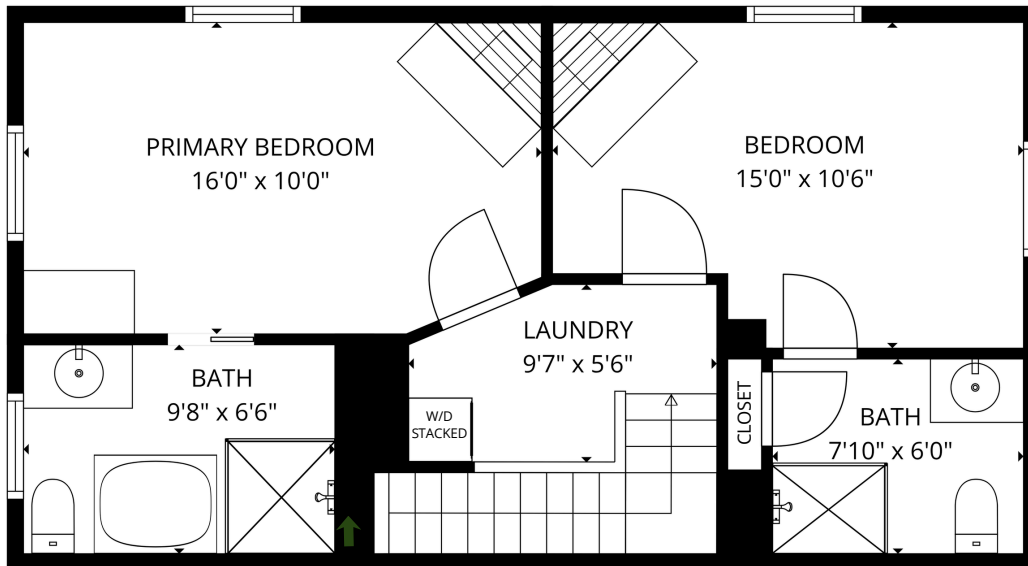

1st Floor

↑
Storage inside steps

**1402 Jefferson Street
Savannah, GA 31401**

FLOOR PLAN - Total SF 1088
1st Floor 544

SIZES AND DIMENSIONS ARE APPROXIMATE. ACTUAL MAY VARY.

2nd Floor

**1402 Jefferson Street
Savannah, GA 31401**

FLOOR PLAN - Total SF 1088
2nd Floor 544

SIZES AND DIMENSIONS ARE APPROXIMATE. ACTUAL MAY VARY.

1st Floor

2nd Floor

**1402 Jefferson Street
Savannah, GA 31401**

FLOOR PLAN - Total SF 1088
1st Floor 544 - 2nd Floor 544
Patio & Porches not included in SF

SIZES AND DIMENSIONS ARE APPROXIMATE. ACTUAL MAY VARY.