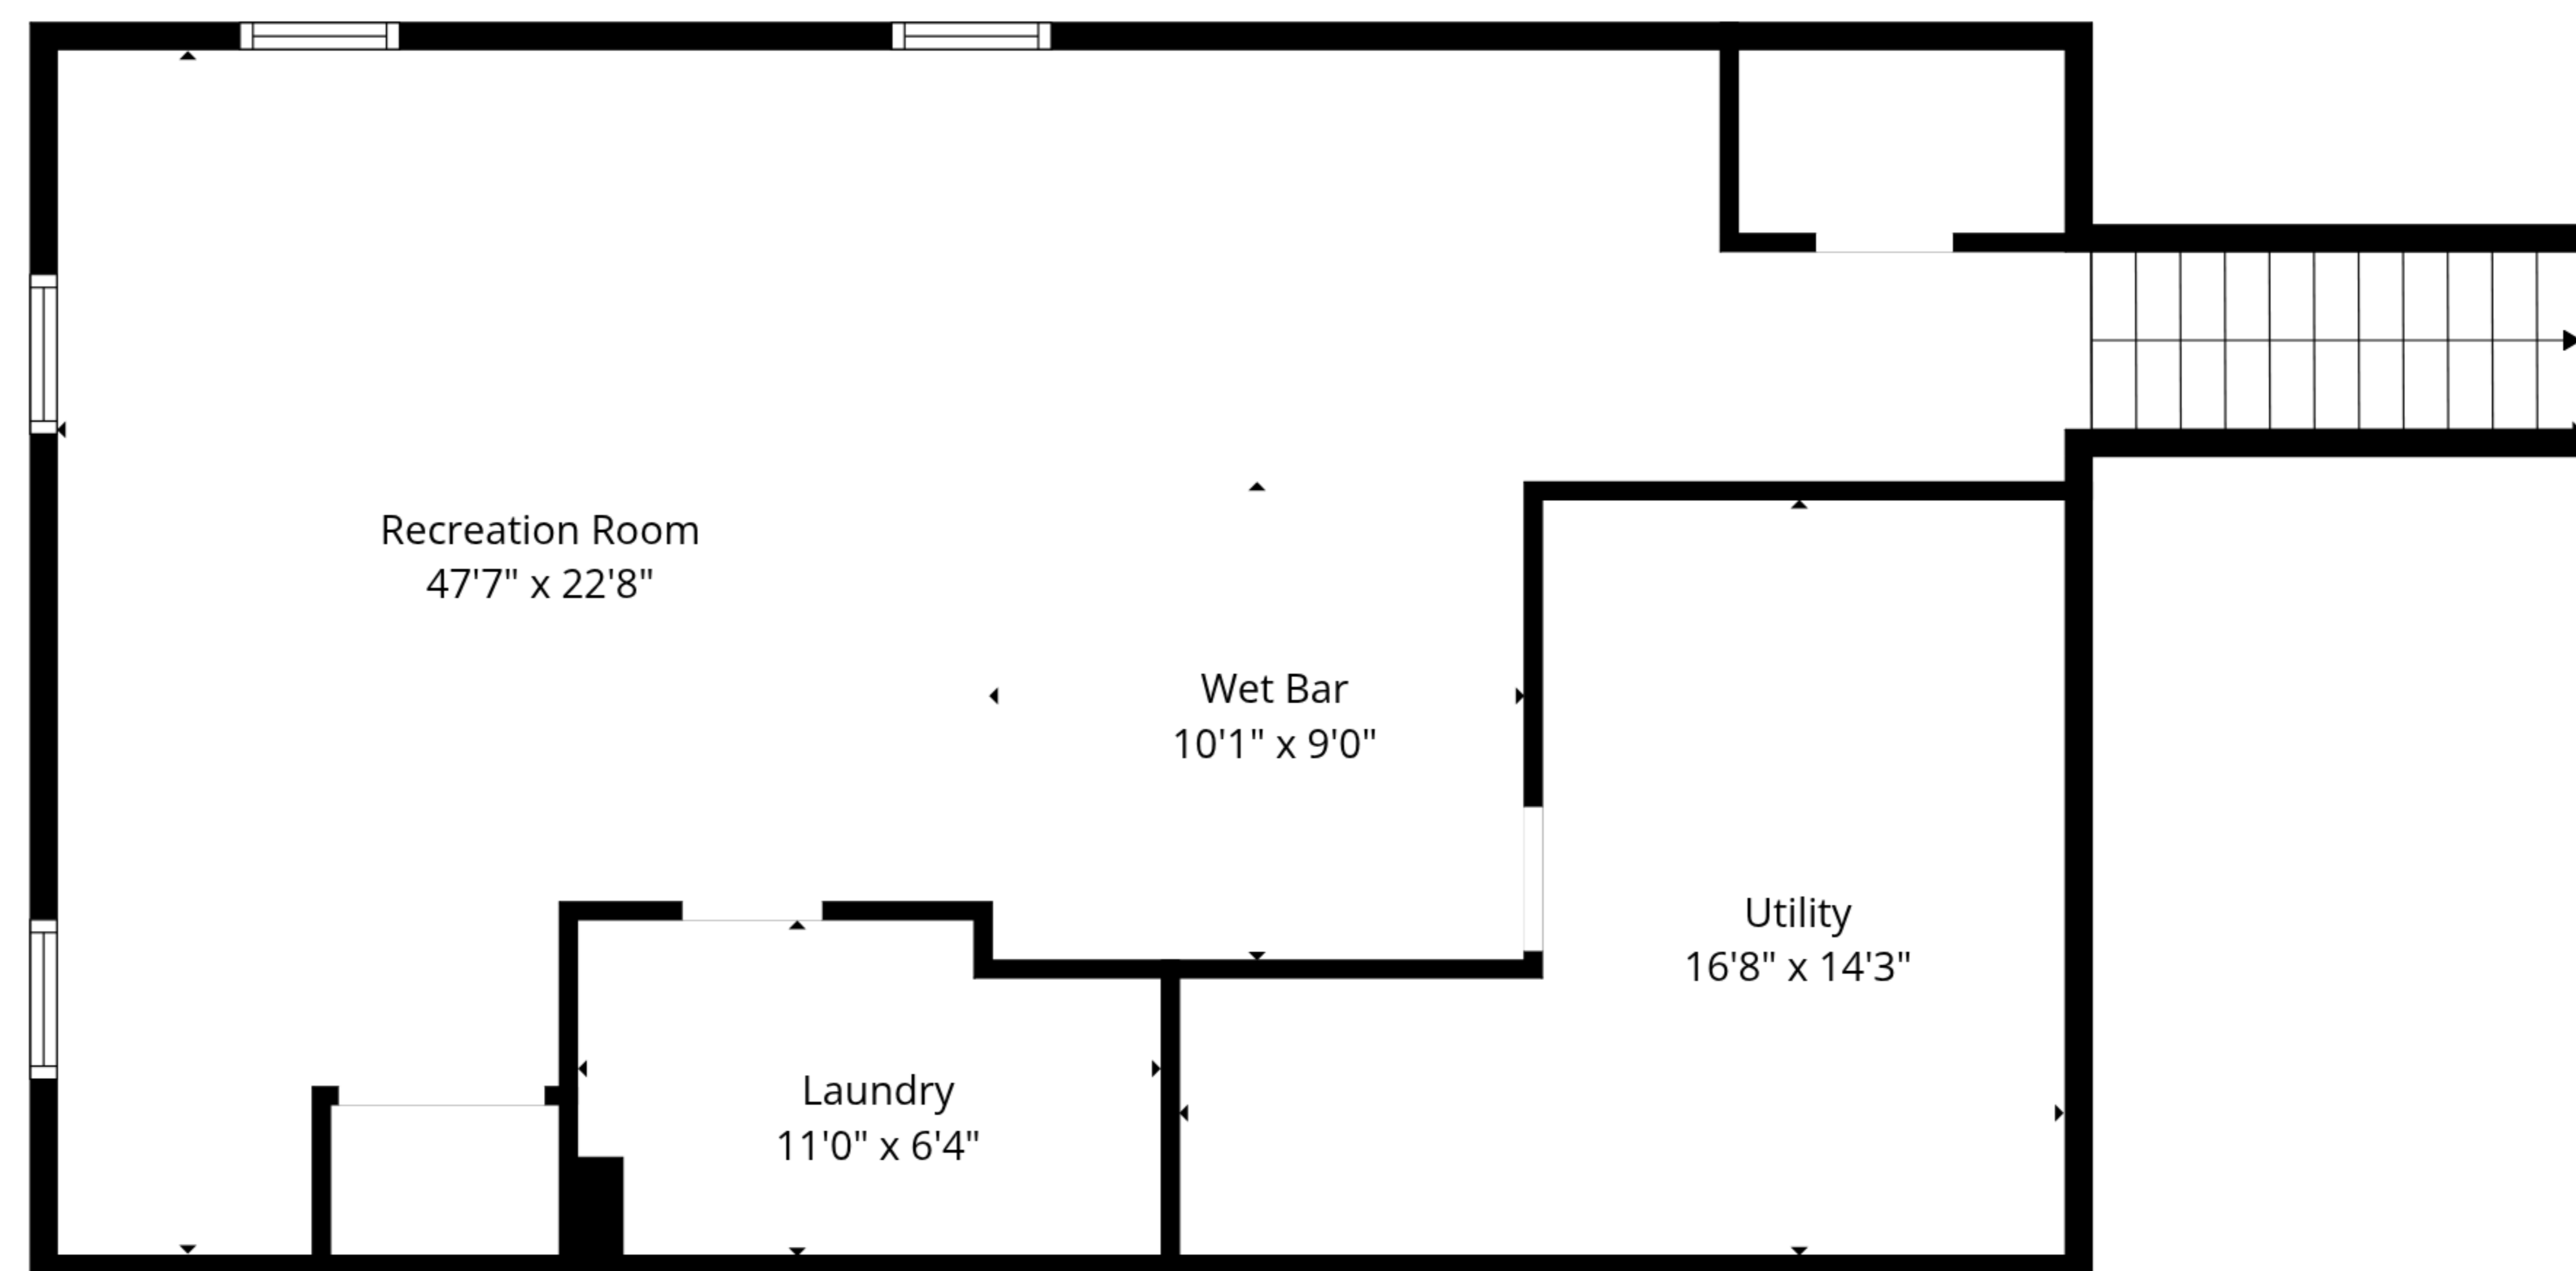

TOTAL: 1850 sq. ft
Basement: 718 sq. ft, 1st floor: 1132 sq. ft
EXCLUDED AREAS: UTILITY: 177 sq. ft, GARAGE: 369 sq. ft, FIREPLACE: 8 sq. ft,
WALLS: 178 sq. ft

Measurements Deemed Highly Reliable But Not Guaranteed

TOTAL: 1850 sq. ft

Basement: 718 sq. ft, 1st floor: 1132 sq. ft

EXCLUDED AREAS: UTILITY: 177 sq. ft, GARAGE: 369 sq. ft, FIREPLACE: 8 sq. ft,

WALLS: 178 sq. ft

TOTAL: 1850 sq. ft
 Basement: 718 sq. ft, 1st floor: 1132 sq. ft
 EXCLUDED AREAS: UTILITY: 177 sq. ft, GARAGE: 369 sq. ft, FIREPLACE: 8 sq. ft,
 WALLS: 178 sq. ft