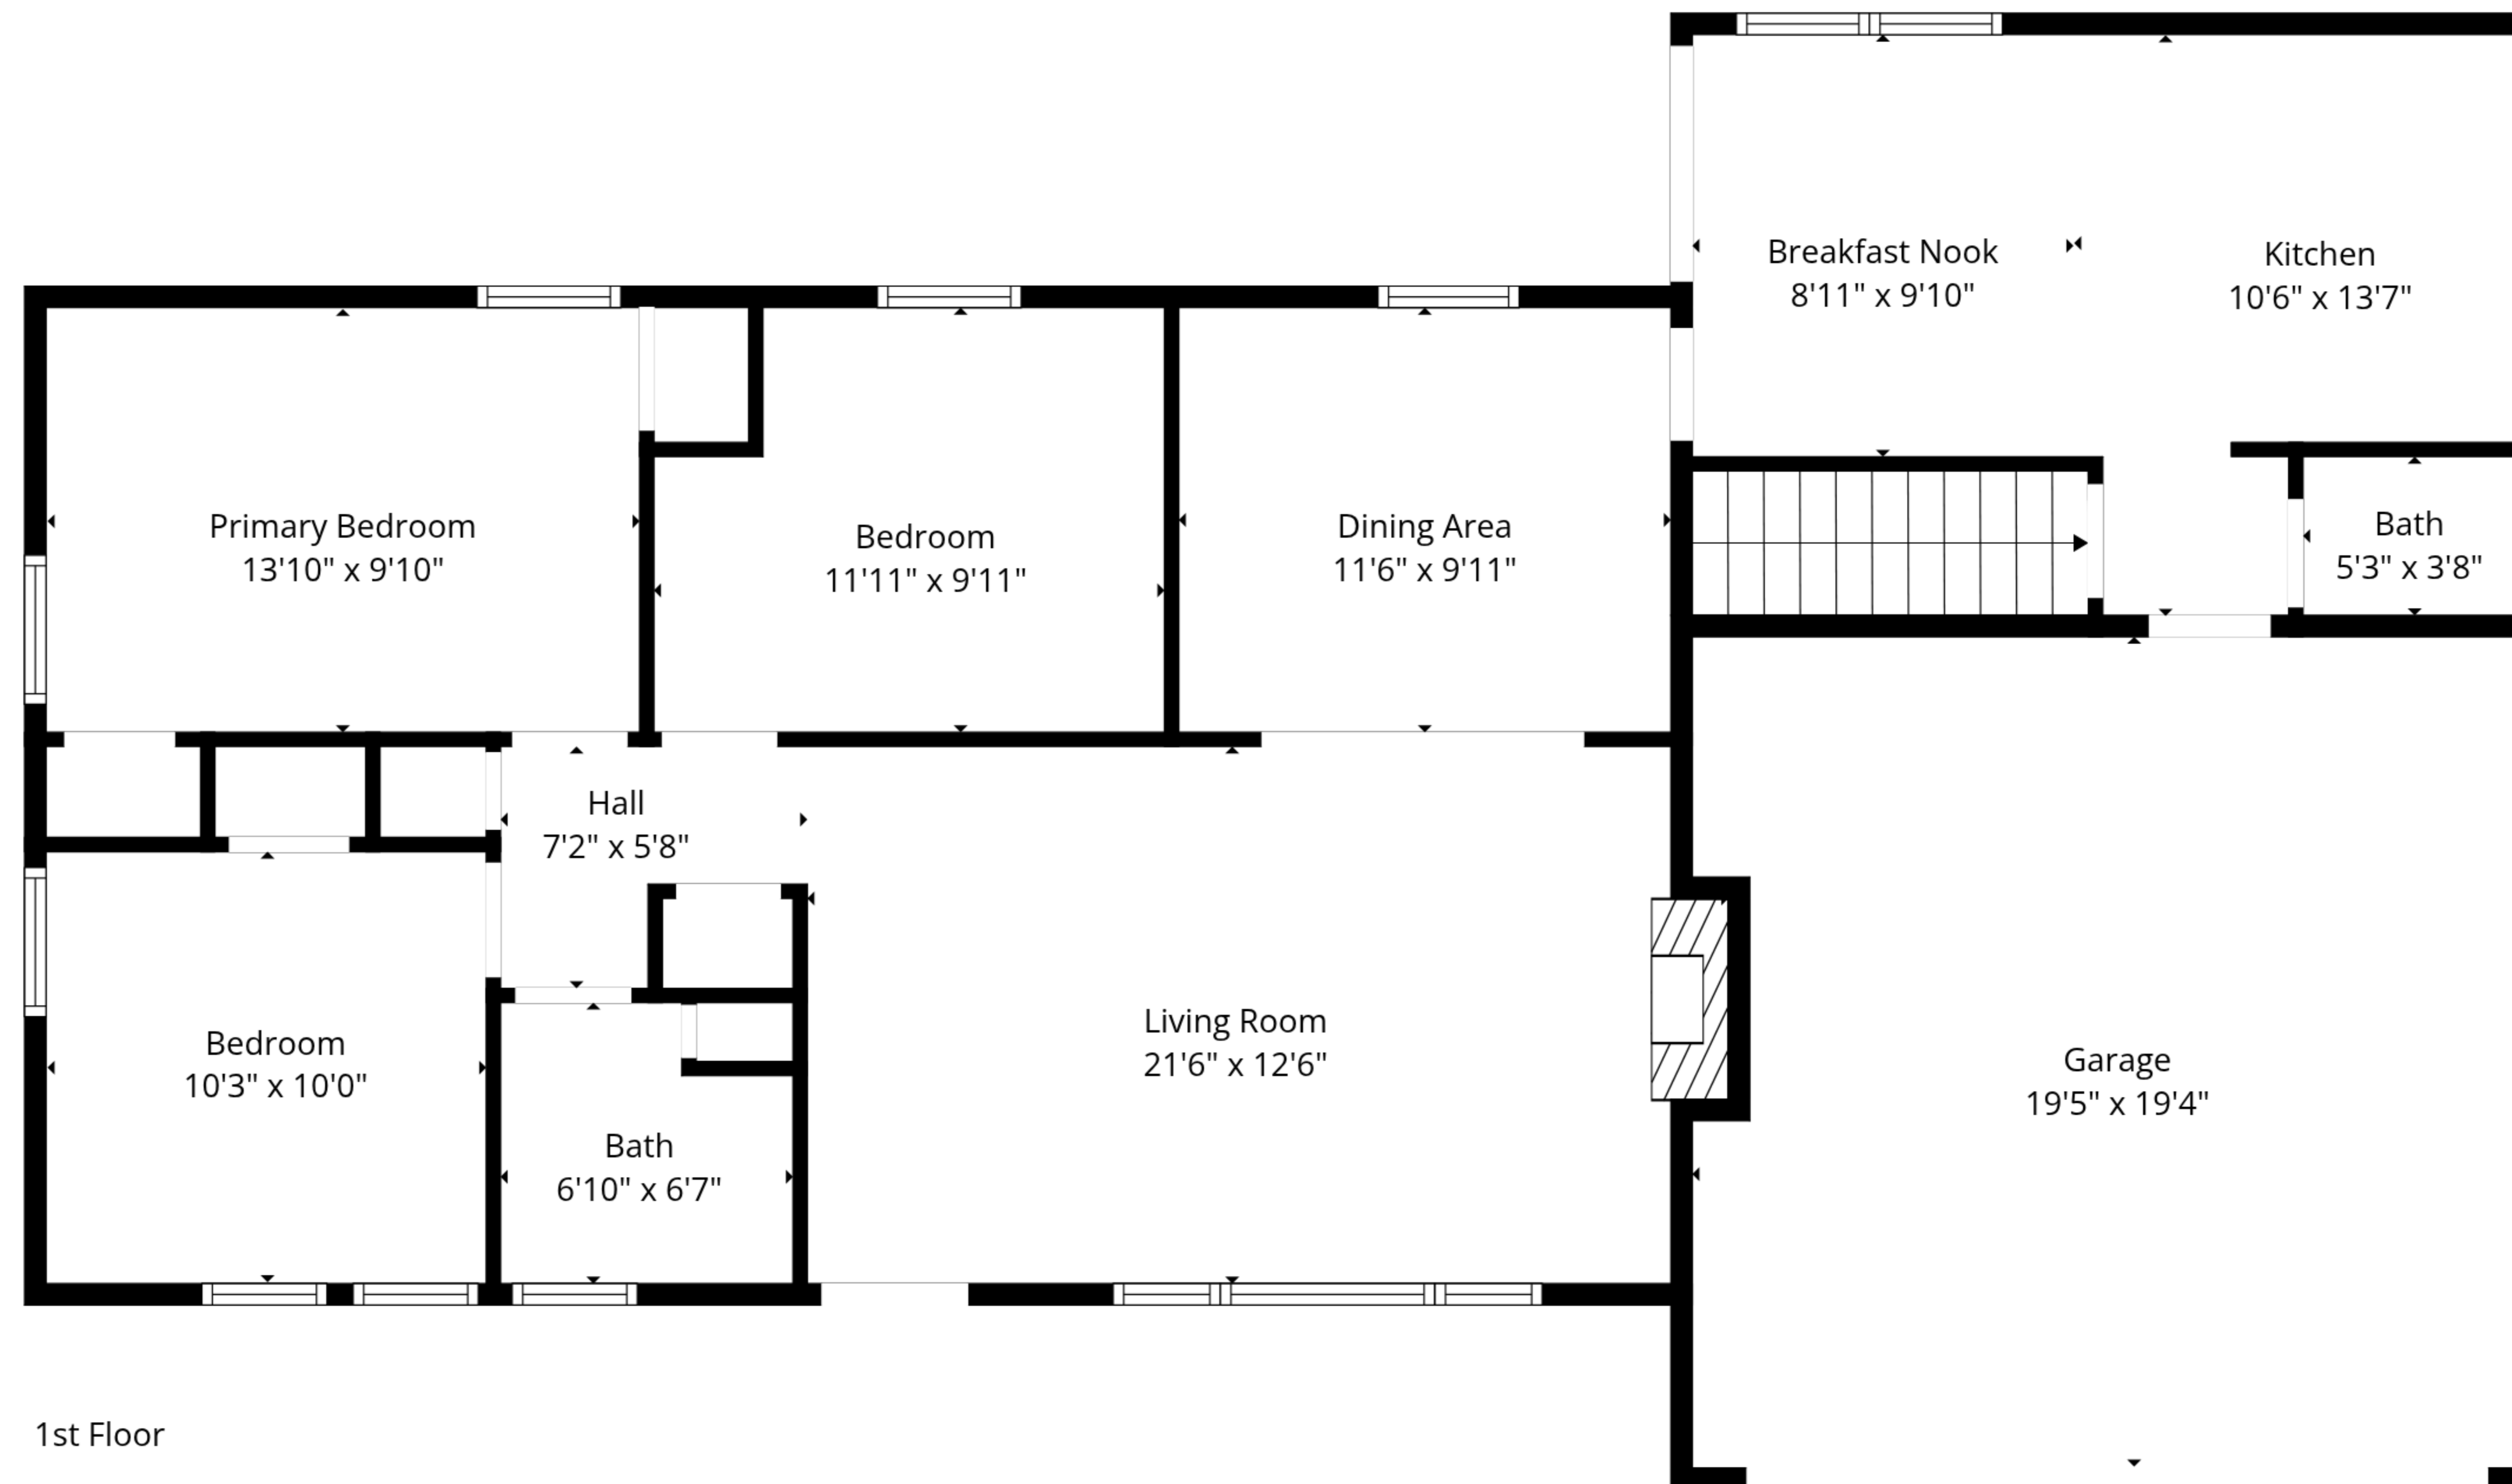

TOTAL: 1850 sq. ft
Basement: 718 sq. ft, 1st floor: 1132 sq. ft
EXCLUDED AREAS: UTILITY: 177 sq. ft, GARAGE: 369 sq. ft, FIREPLACE: 8 sq. ft,
WALLS: 178 sq. ft

Measurements Deemed Highly Reliable But Not Guaranteed

TOTAL: 1850 sq. ft

Basement: 718 sq. ft, 1st floor: 1132 sq. ft

EXCLUDED AREAS: UTILITY: 177 sq. ft, GARAGE: 369 sq. ft, FIREPLACE: 8 sq. ft,

WALLS: 178 sq. ft

TOTAL: 1850 sq. ft
 Basement: 718 sq. ft, 1st floor: 1132 sq. ft
 EXCLUDED AREAS: UTILITY: 177 sq. ft, GARAGE: 369 sq. ft, FIREPLACE: 8 sq. ft,
 WALLS: 178 sq. ft